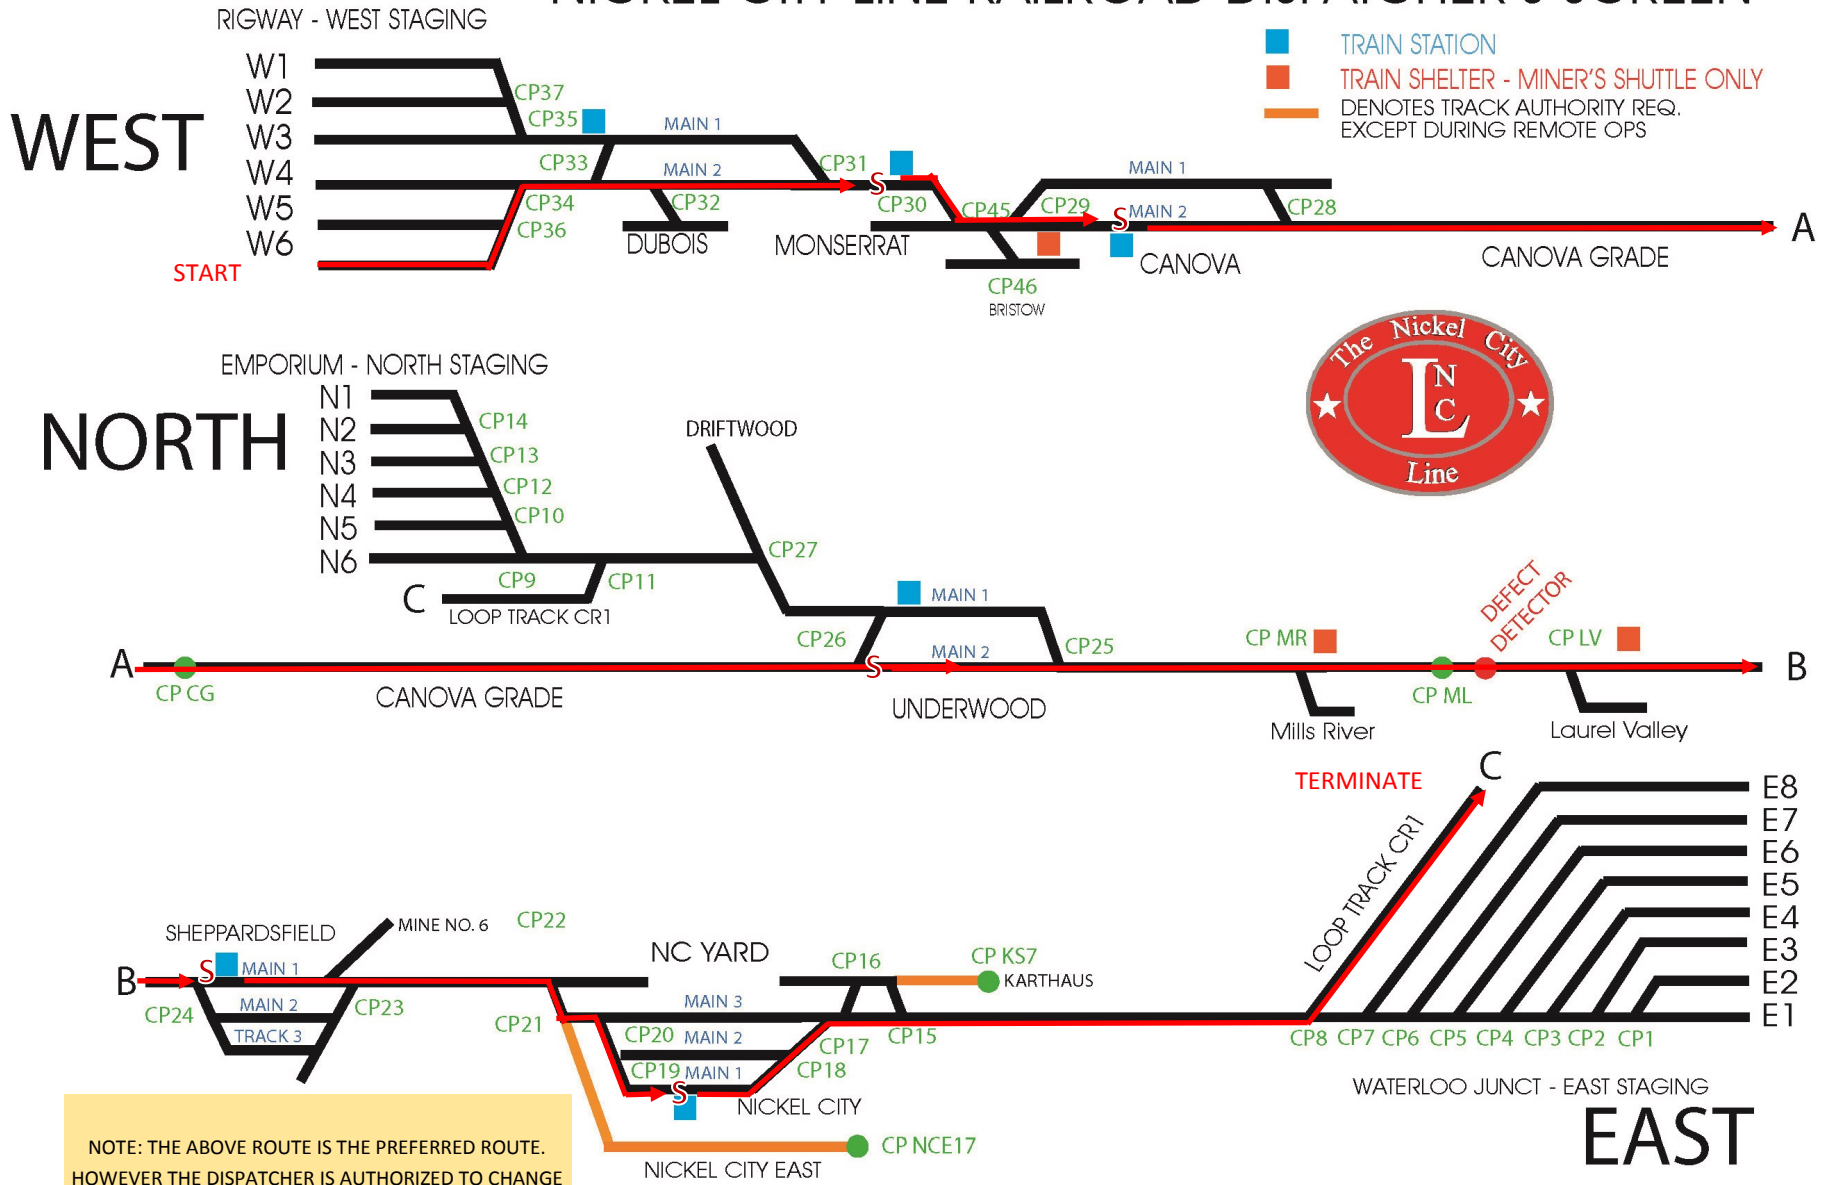

TRAIN ROUTE FOR TRAIN: 100 NCL COMMUTER TRAIN EASTBOUND

NICKEL CITY LINE RAILROAD DISPATCHER'S SCREEN

NOTE: THE ABOVE ROUTE IS THE PREFERRED ROUTE. HOWEVER THE DISPATCHER IS AUTHORIZED TO CHANGE THE ROUTE IN ORDER TO FACILITATE IMPROVED TRAIN MOVEMENTS BASED ON EXISTING CONDITIONS.

X = CAR SETOUTS/PICKUPS S = STATION STOP