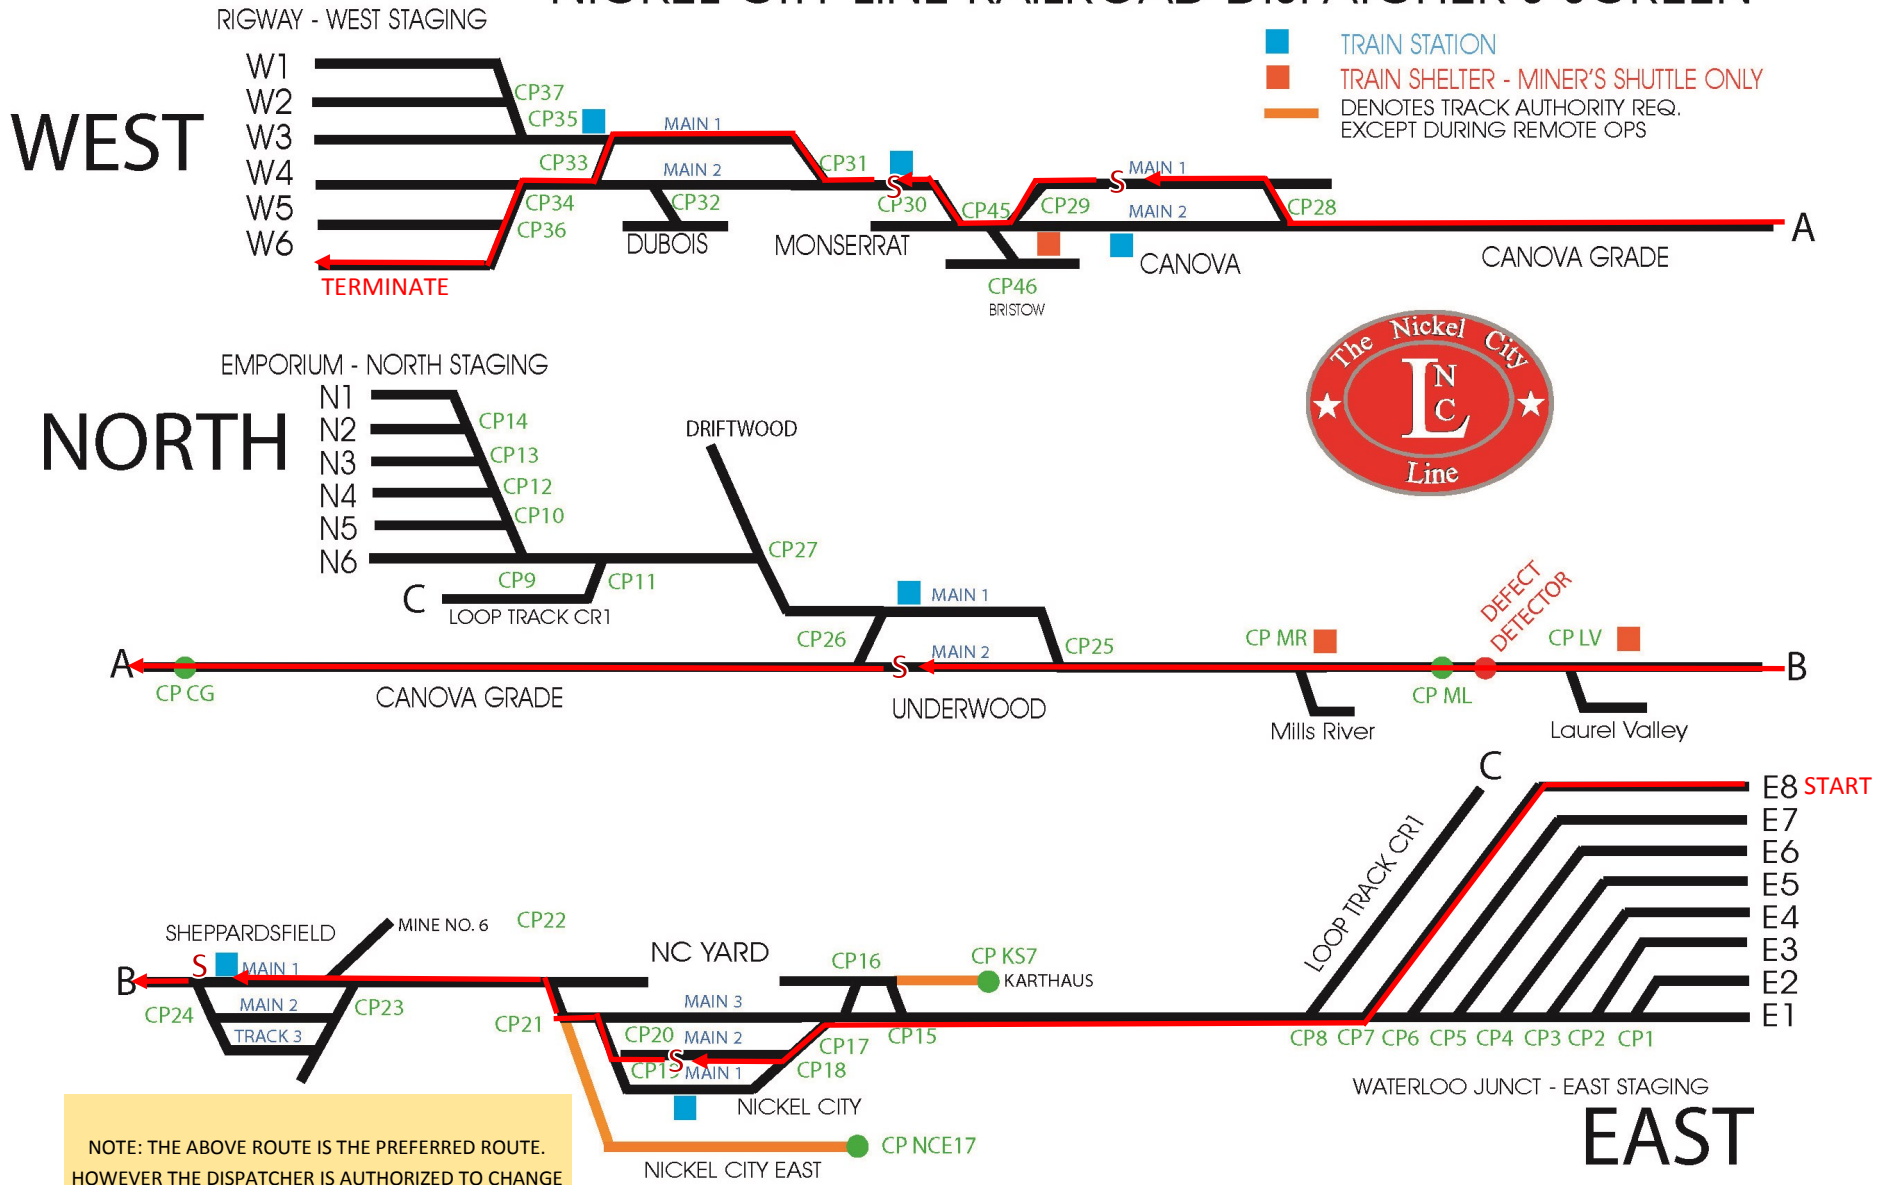

TRAIN ROUTE FOR TRAIN: 101 NCL COMMUTER TRAIN WESTBOUND **PUSH MODE / TRAIN IN REVERSE ******

NICKEL CITY LINE RAILROAD DISPATCHER'S SCREEN

NOTE: THE ABOVE ROUTE IS THE PREFERRED ROUTE. HOWEVER THE DISPATCHER IS AUTHORIZED TO CHANGE THE ROUTE IN ORDER TO FACILITATE IMPROVED TRAIN MOVEMENTS BASED ON EXISTING CONDITIONS.

X = CAR SETOUTS/PICKUPS S = STATION STOP