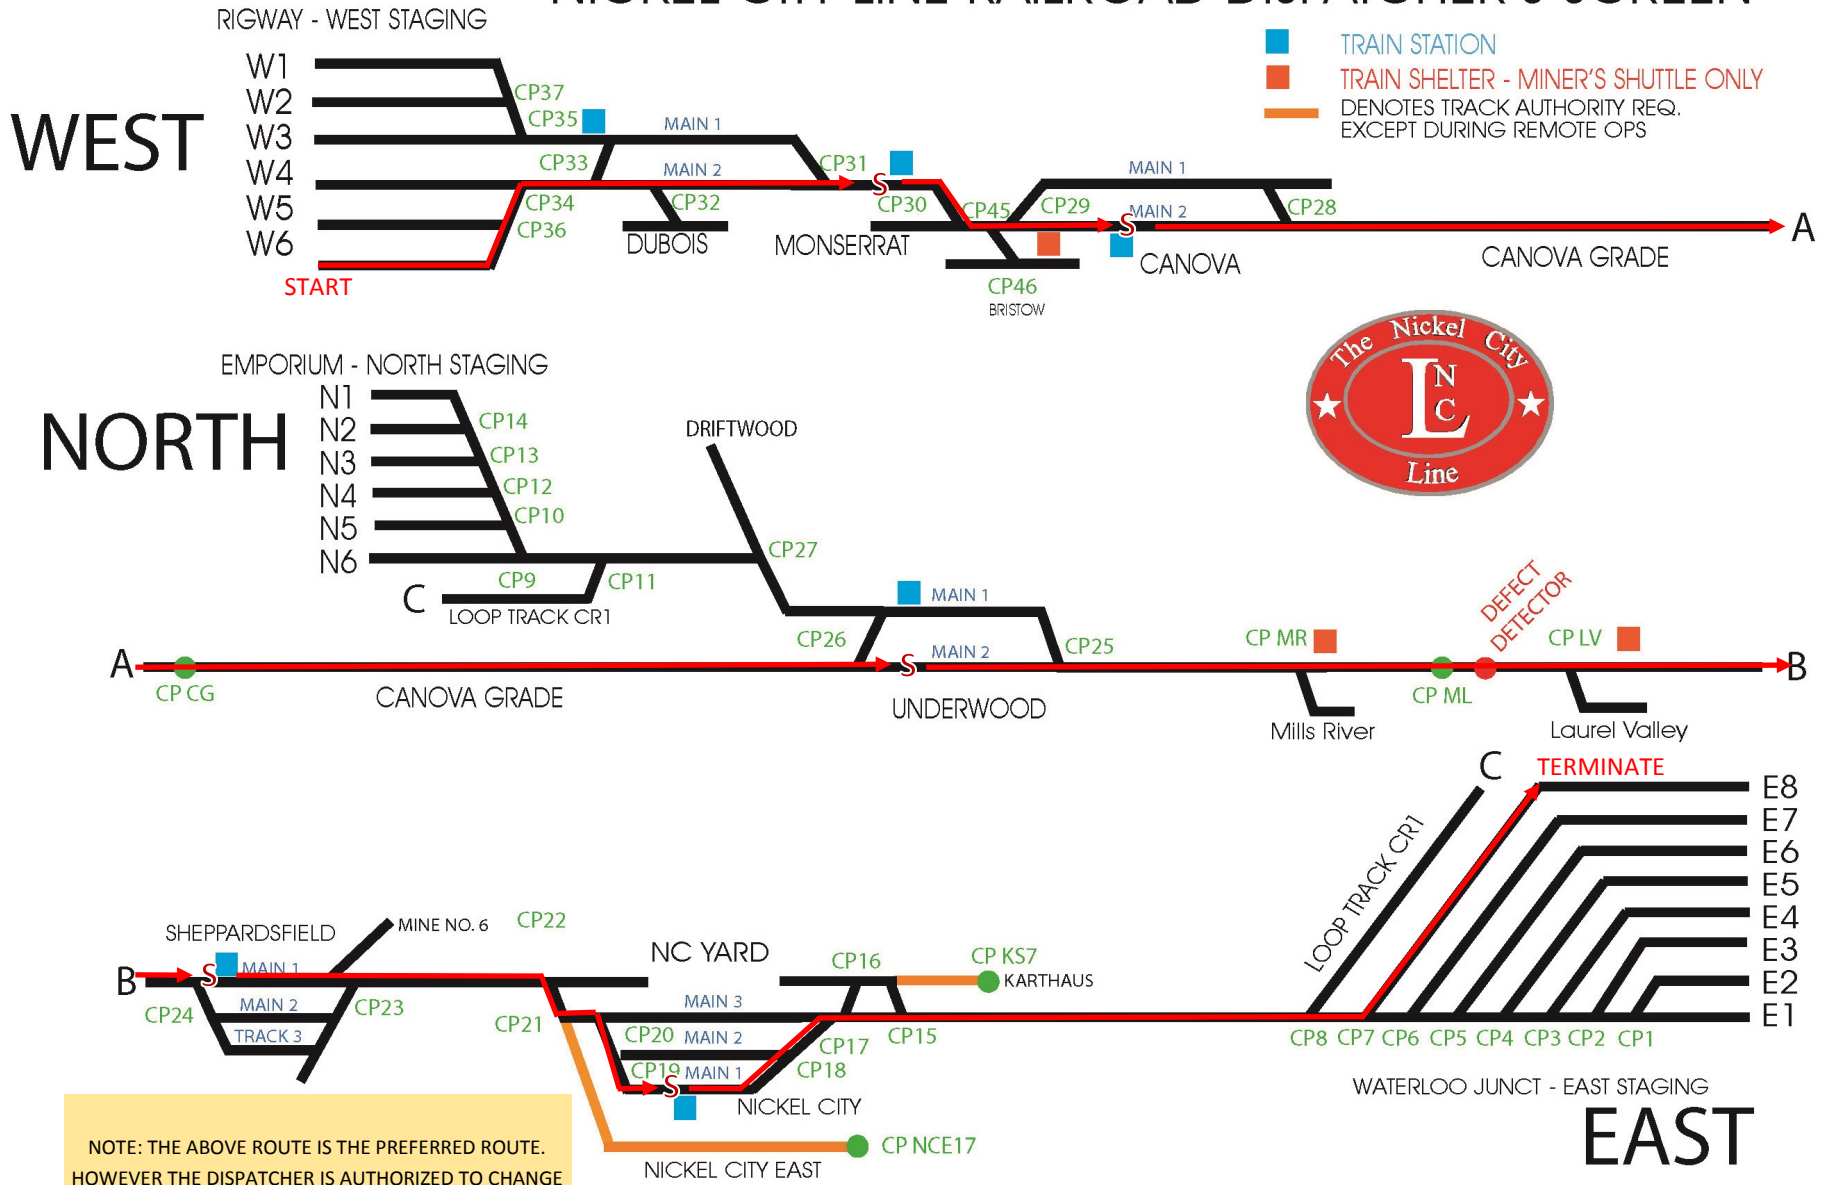

TRAIN ROUTE FOR TRAIN: 102 NCL COMMUTER TRAIN EASTBOUND

NICKEL CITY LINE RAILROAD DISPATCHER'S SCREEN

NOTE: THE ABOVE ROUTE IS THE PREFERRED ROUTE. HOWEVER THE DISPATCHER IS AUTHORIZED TO CHANGE THE ROUTE IN ORDER TO FACILITATE IMPROVED TRAIN MOVEMENTS BASED ON EXISTING CONDITIONS.

X = CAR SETOUTS/PICKUPS S = STATION STOP