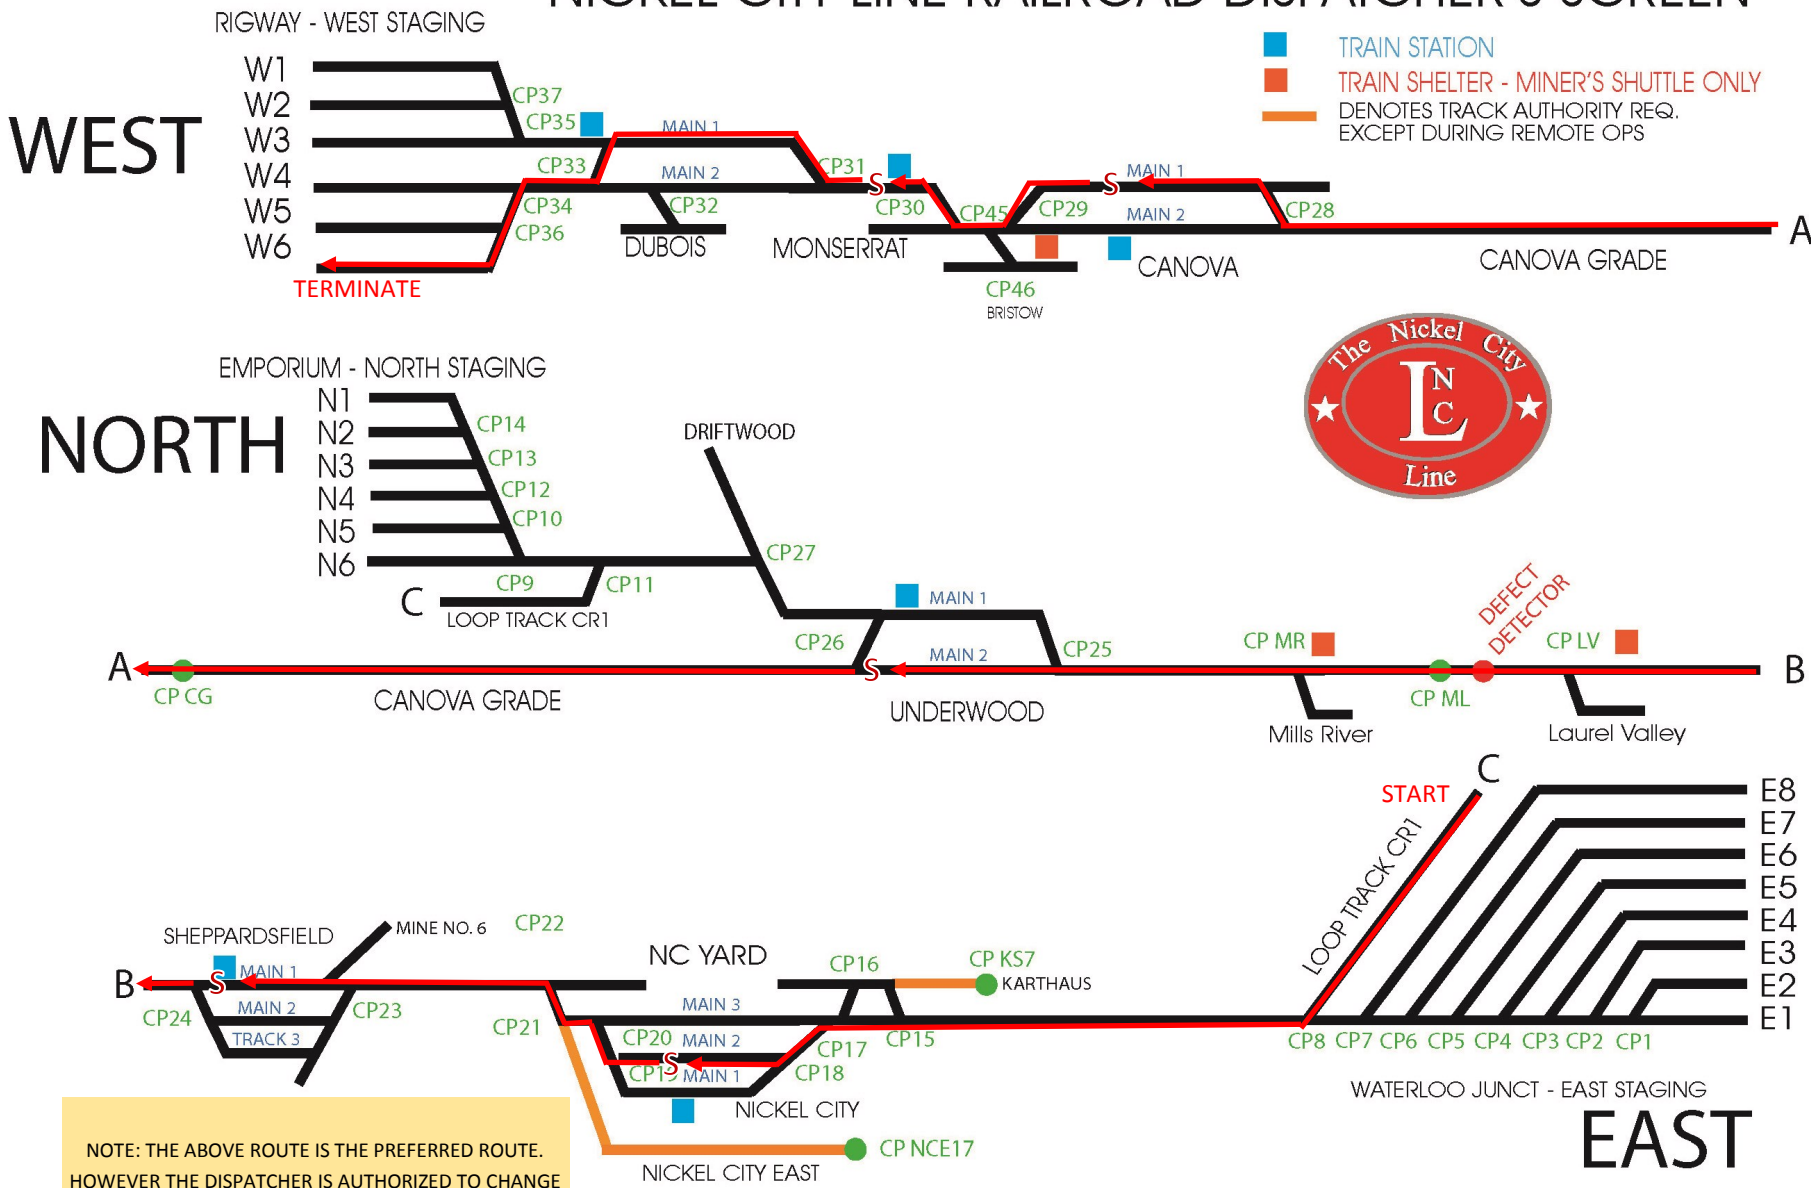

TRAIN ROUTE FOR TRAIN: 103 NCL COMMUTER TRAIN WESTBOUND **PUSH MODE / TRAIN IN REVERSE ******

NICKEL CITY LINE RAILROAD DISPATCHER'S SCREEN

NOTE: THE ABOVE ROUTE IS THE PREFERRED ROUTE. HOWEVER THE DISPATCHER IS AUTHORIZED TO CHANGE THE ROUTE IN ORDER TO FACILITATE IMPROVED TRAIN MOVEMENTS BASED ON EXISTING CONDITIONS.

X = CAR SETOUTS/PICKUPS S = STATION STOP