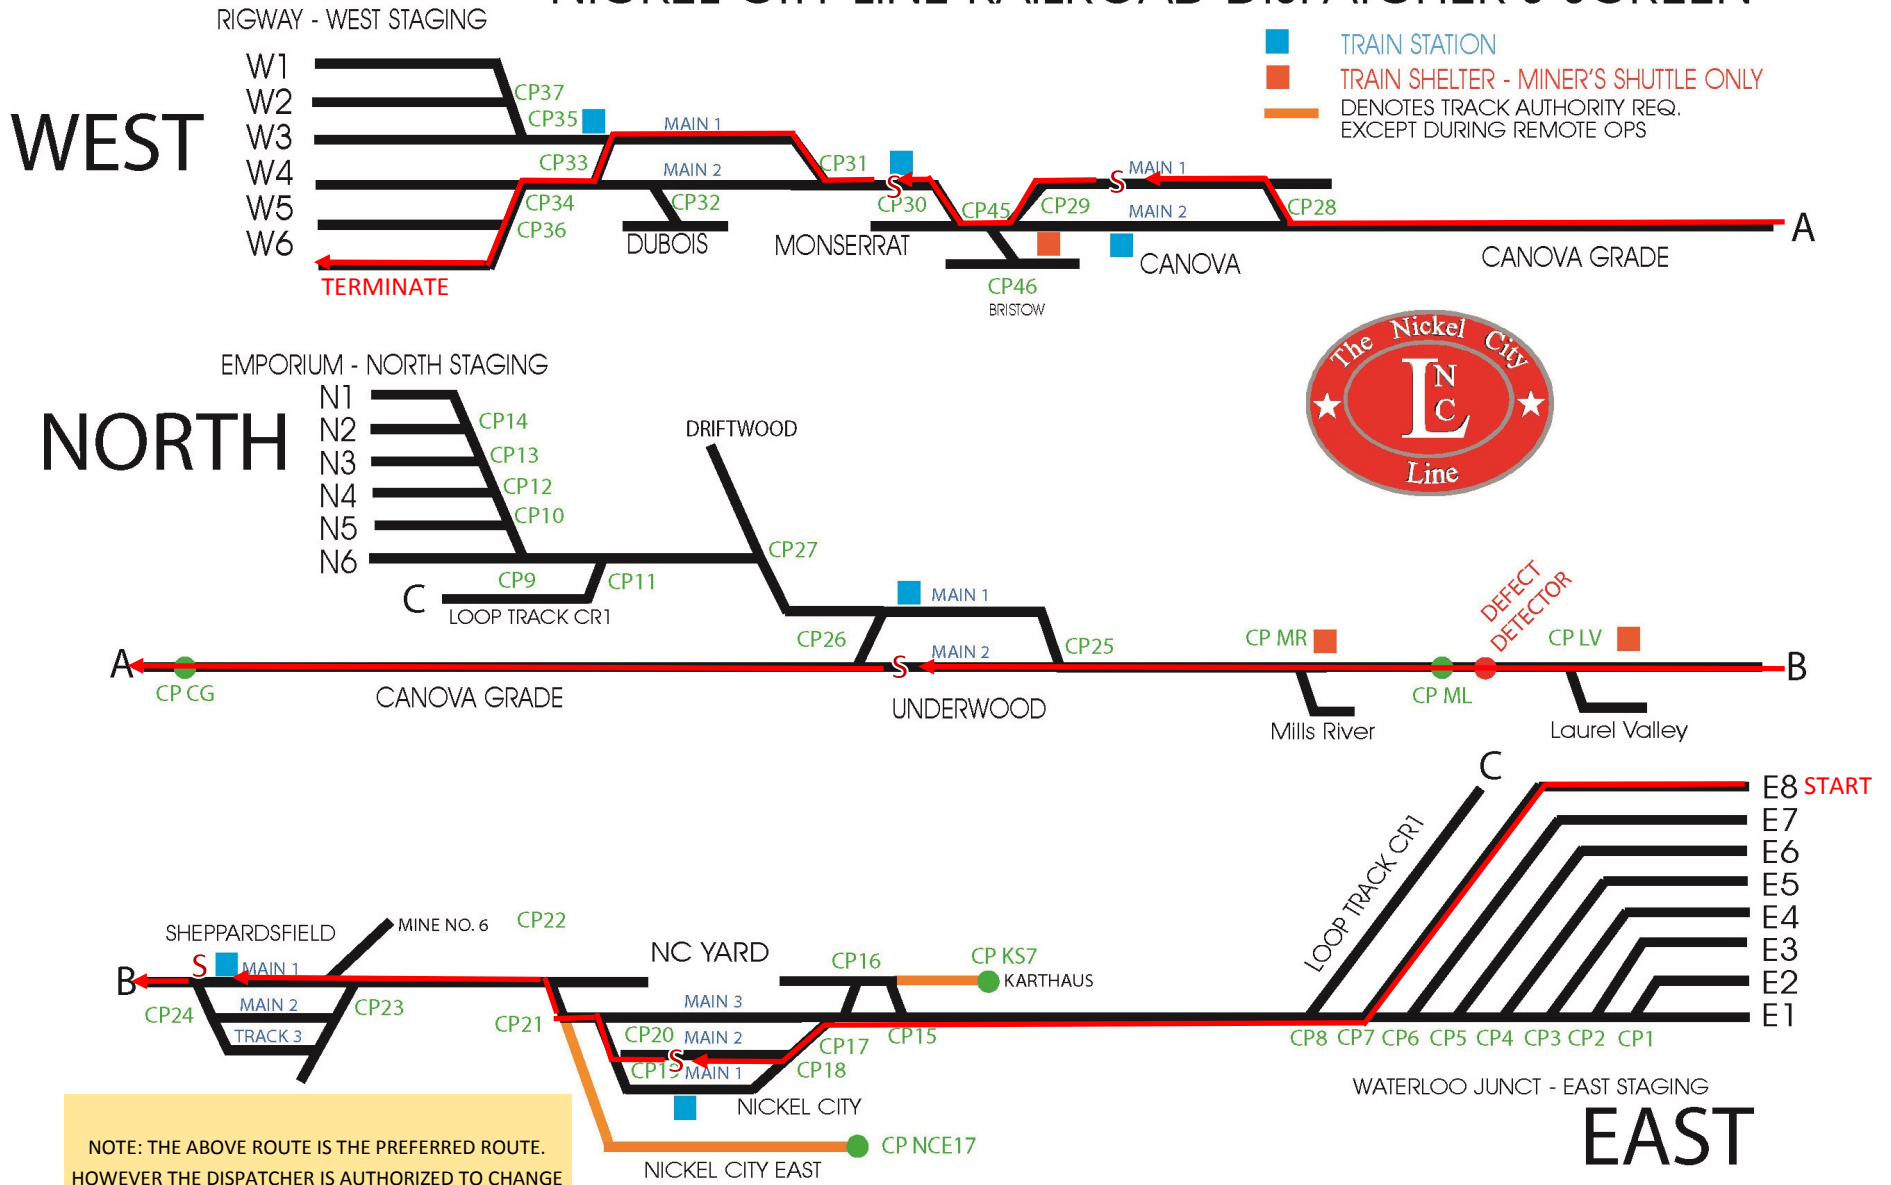

TRAIN ROUTE FOR TRAIN: 125 NCL COMMUTER TRAIN WESTBOUND **PUSH MODE / TRAIN IN REVERSE ******

NICKEL CITY LINE RAILROAD DISPATCHER'S SCREEN

NOTE: THE ABOVE ROUTE IS THE PREFERRED ROUTE. HOWEVER THE DISPATCHER IS AUTHORIZED TO CHANGE THE ROUTE IN ORDER TO FACILITATE IMPROVED TRAIN MOVEMENTS BASED ON EXISTING CONDITIONS.

X = CAR SETOUTS/PICKUPS S = STATION STOP