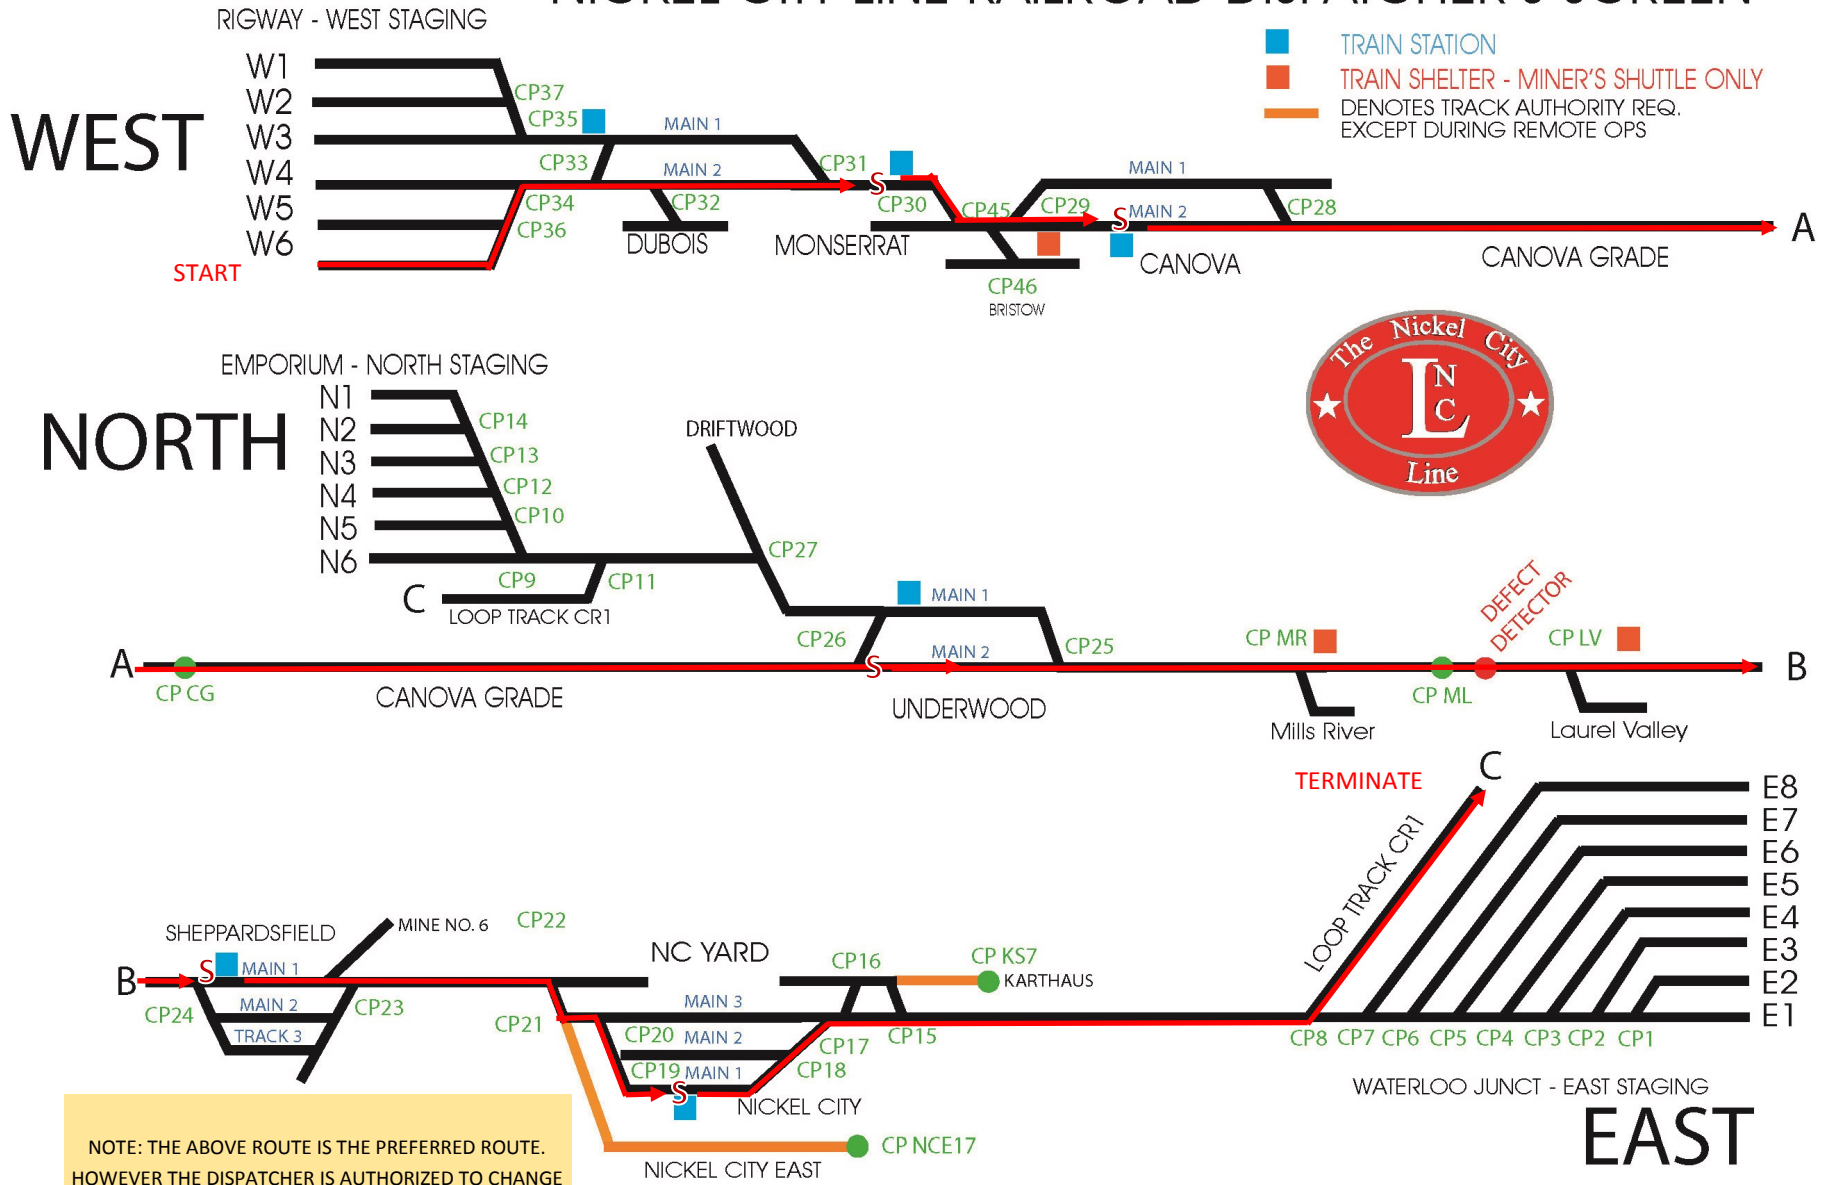

**TRAIN ROUTE FOR TRAIN: 126 NCL COMMUTER TRAIN EASTBOUND**

**NICKEL CITY LINE RAILROAD DISPATCHER'S SCREEN**

NOTE: THE ABOVE ROUTE IS THE PREFERRED ROUTE. HOWEVER THE DISPATCHER IS AUTHORIZED TO CHANGE THE ROUTE IN ORDER TO FACILITATE IMPROVED TRAIN MOVEMENTS BASED ON EXISTING CONDITIONS.

**X = CAR SETOUTS/PICKUPS S = STATION STOP**