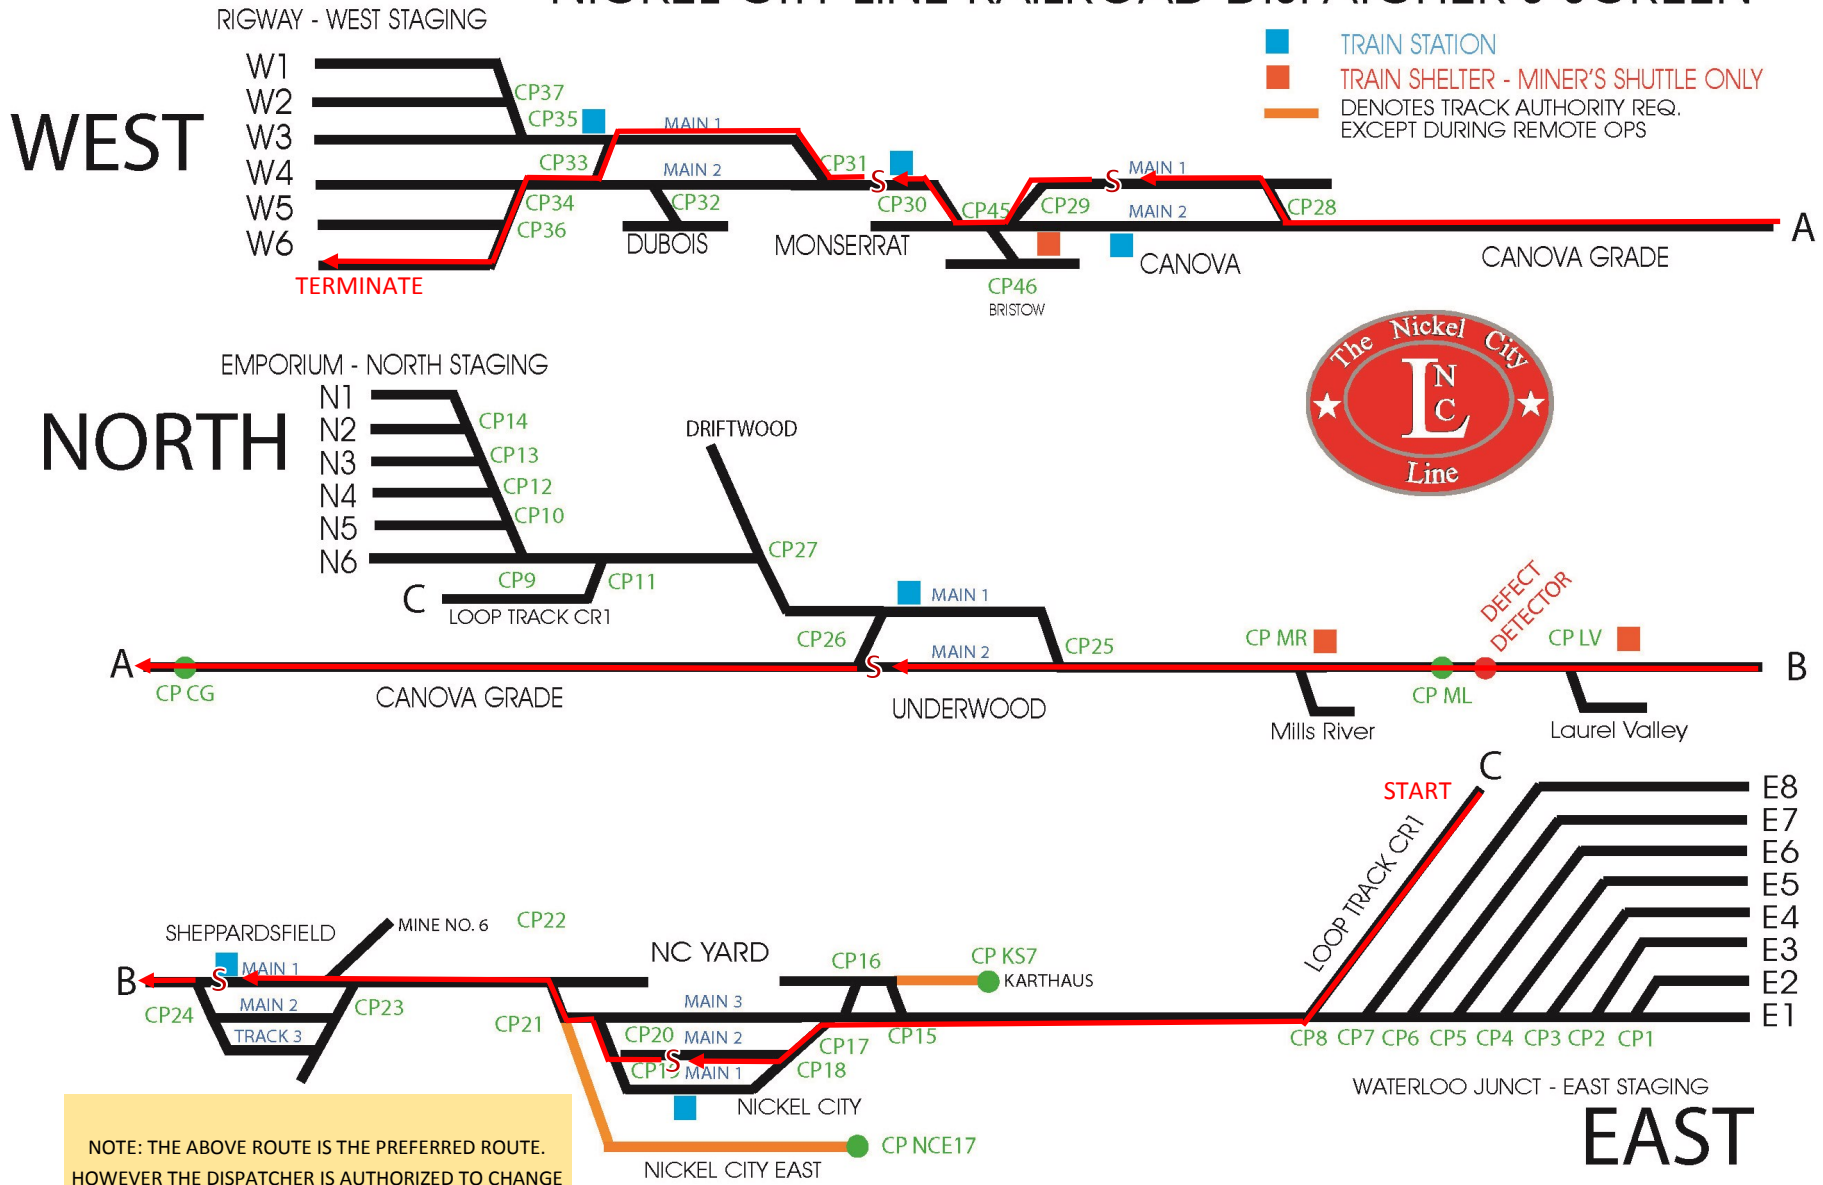

TRAIN ROUTE FOR TRAIN: 127 NCL COMMUTER TRAIN WESTBOUND **PUSH MODE / TRAIN IN REVERSE ******

NICKEL CITY LINE RAILROAD DISPATCHER'S SCREEN

NOTE: THE ABOVE ROUTE IS THE PREFERRED ROUTE. HOWEVER THE DISPATCHER IS AUTHORIZED TO CHANGE THE ROUTE IN ORDER TO FACILITATE IMPROVED TRAIN MOVEMENTS BASED ON EXISTING CONDITIONS.

X = CAR SETOUTS/PICKUPS S = STATION STOP