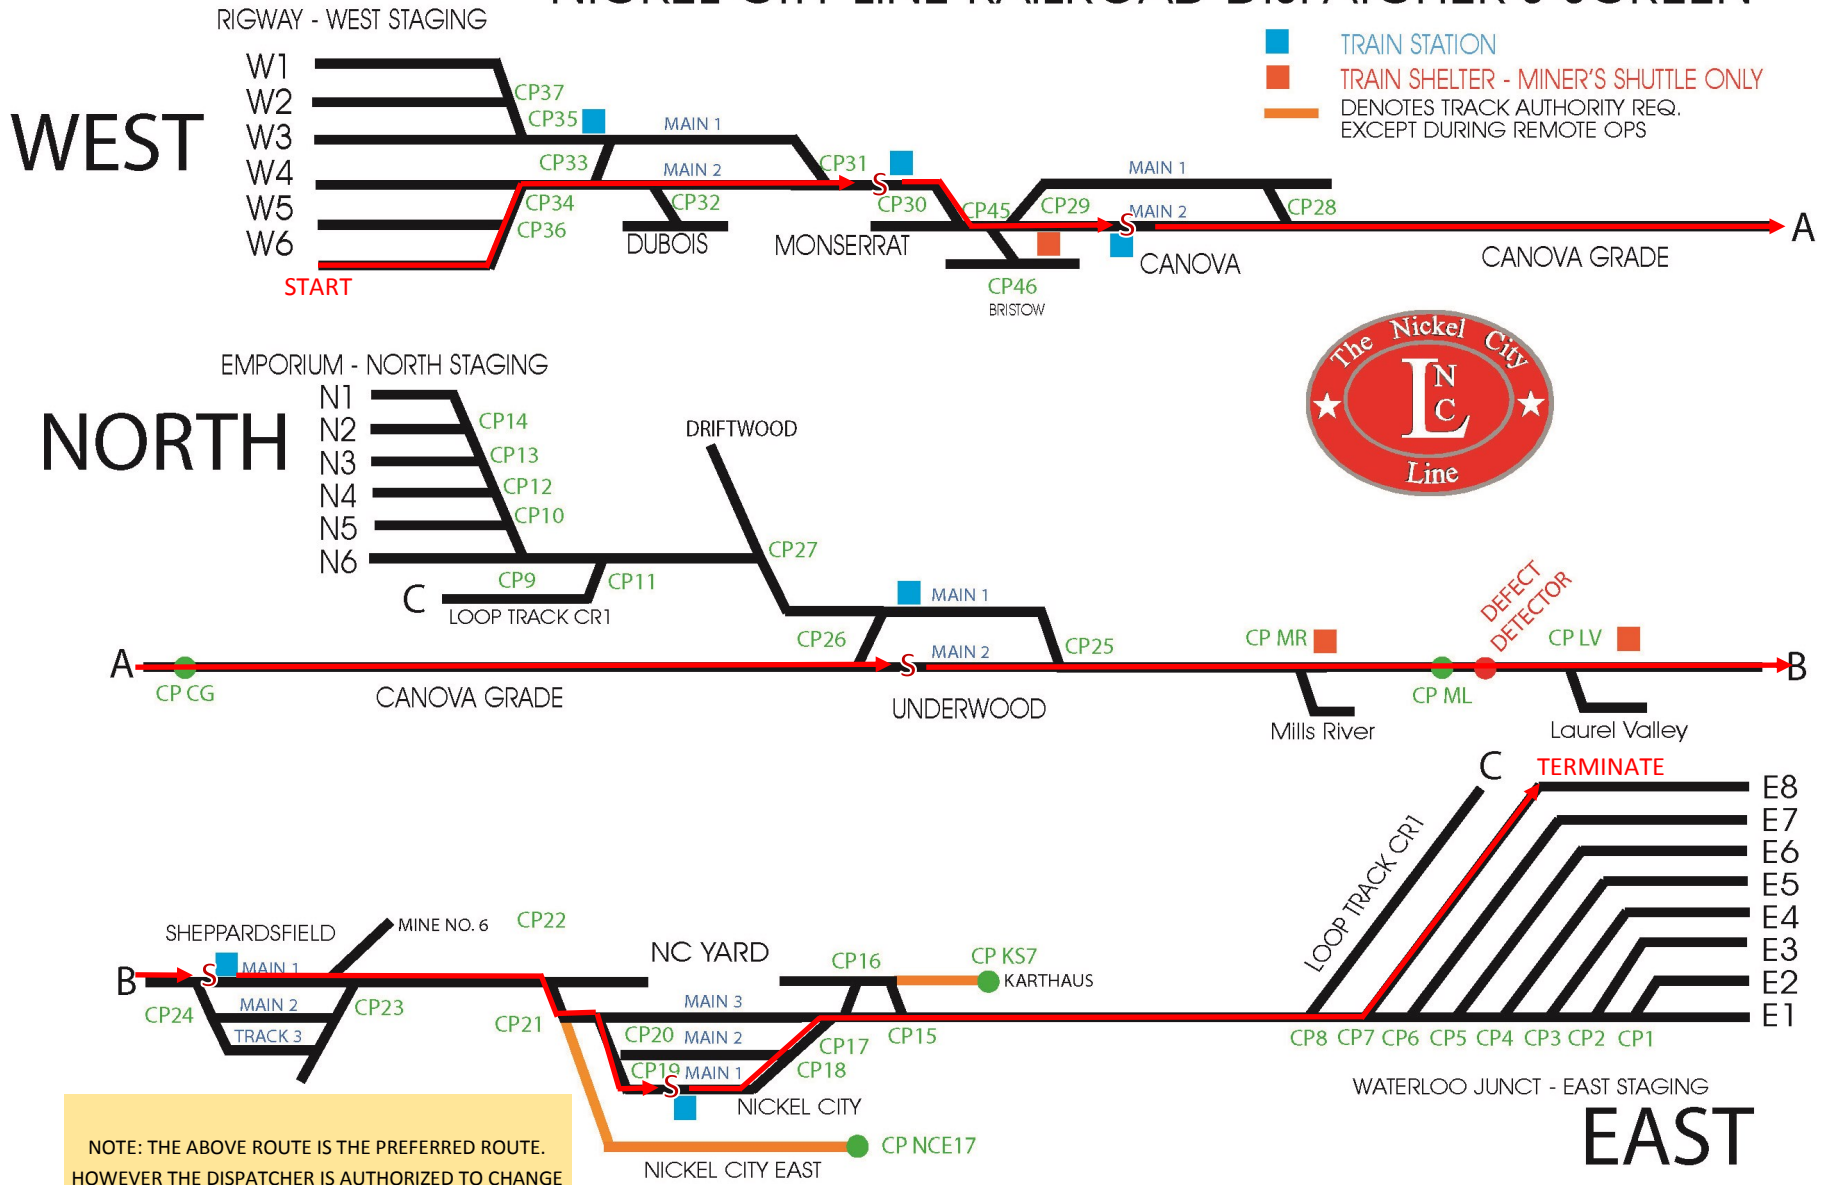

**TRAIN ROUTE FOR TRAIN: 128 NCL COMMUTER TRAIN EASTBOUND**

**NICKEL CITY LINE RAILROAD DISPATCHER'S SCREEN**

■ TRAIN STATION  
■ TRAIN SHELTER - MINER'S SHUTTLE ONLY  
— DENOTES TRACK AUTHORITY REQ. EXCEPT DURING REMOTE OPS

NOTE: THE ABOVE ROUTE IS THE PREFERRED ROUTE. HOWEVER THE DISPATCHER IS AUTHORIZED TO CHANGE THE ROUTE IN ORDER TO FACILITATE IMPROVED TRAIN MOVEMENTS BASED ON EXISTING CONDITIONS.

**X = CAR SETOUTS/PICKUPS S = STATION STOP**