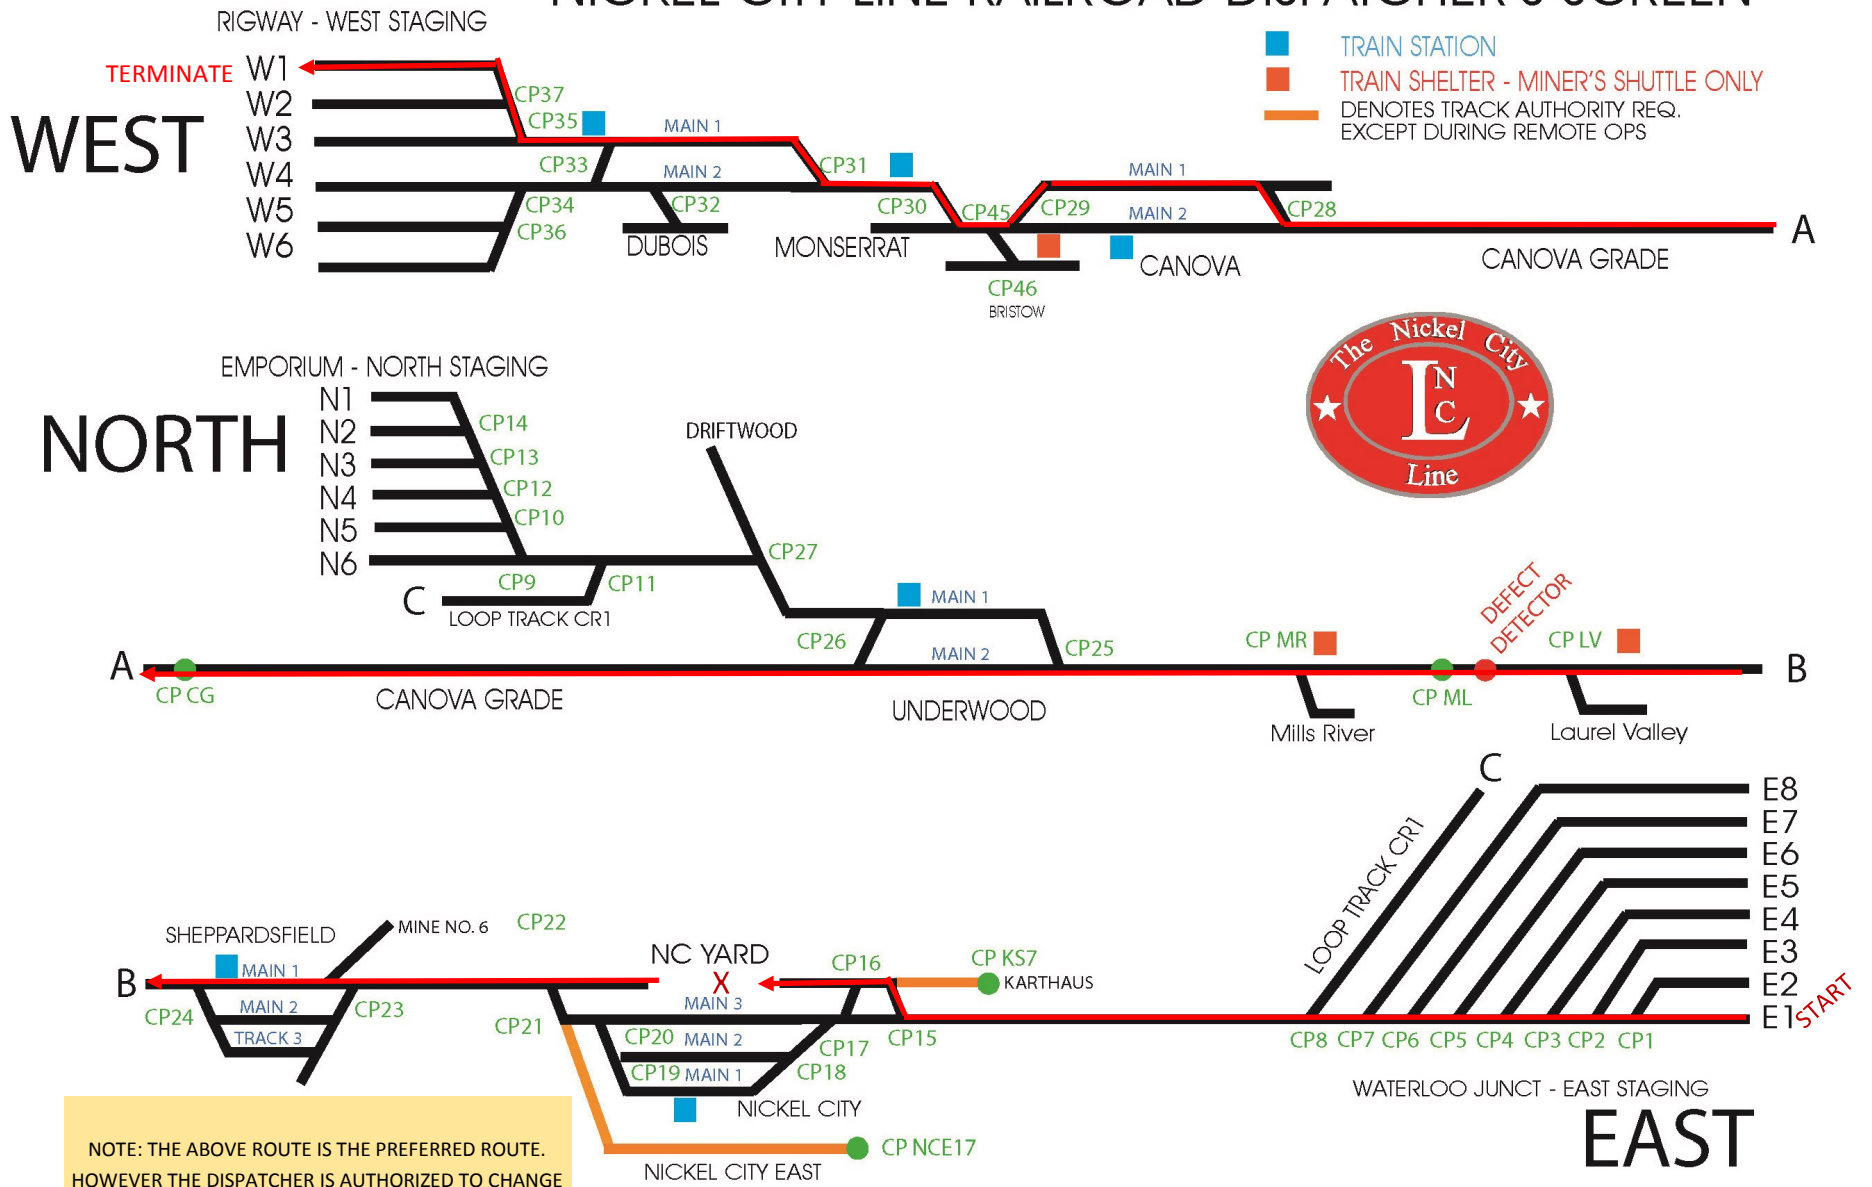

TRAIN ROUTE FOR TRAIN: NCL 201

NICKEL CITY LINE RAILROAD DISPATCHER'S SCREEN

NOTE: THE ABOVE ROUTE IS THE PREFERRED ROUTE. HOWEVER THE DISPATCHER IS AUTHORIZED TO CHANGE THE ROUTE IN ORDER TO FACILITATE IMPROVED TRAIN MOVEMENTS BASED ON EXISTING CONDITIONS.

X = CAR SETOUTS/PICKUPS S = STATION STOP