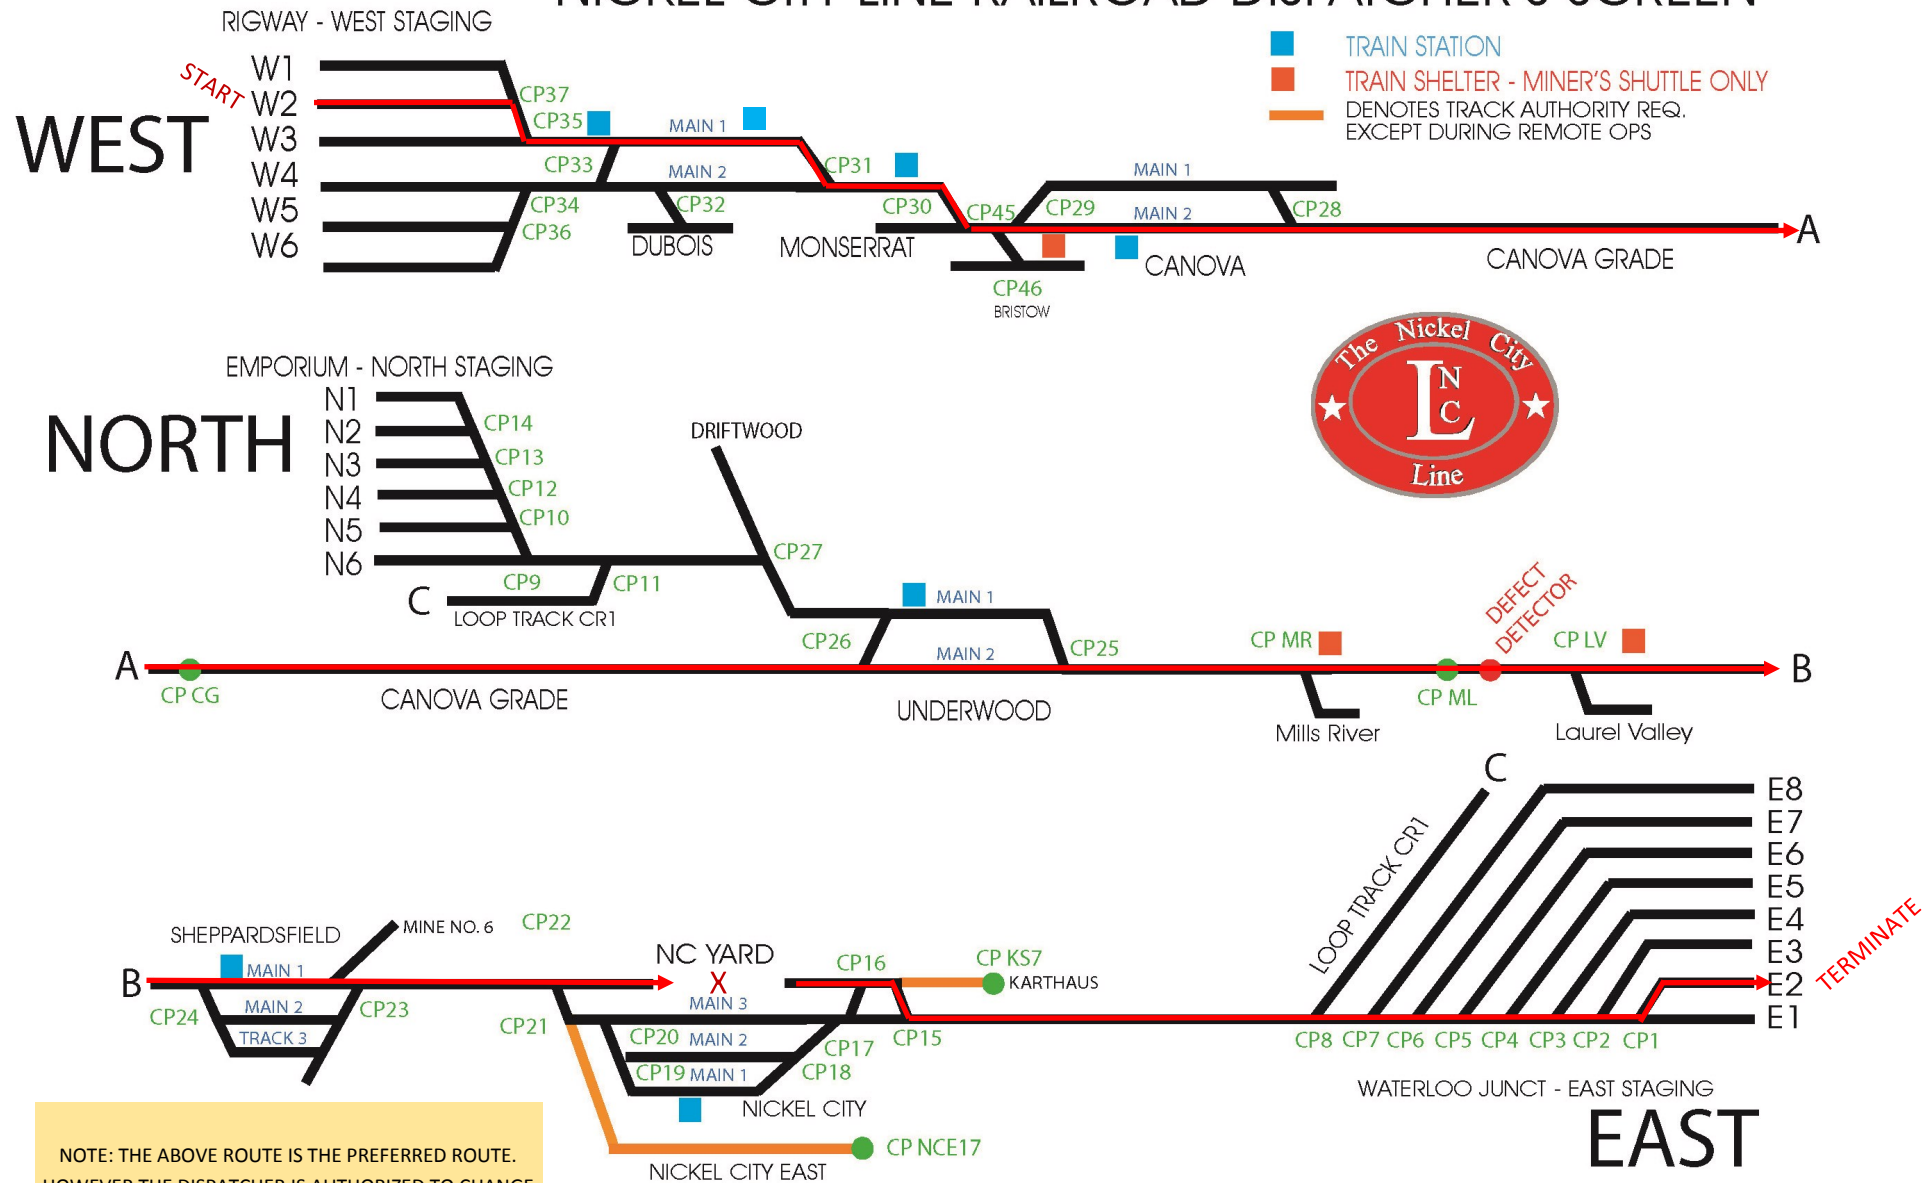

**TRAIN ROUTE FOR TRAIN: NCL 202**

**NICKEL CITY LINE RAILROAD DISPATCHER'S SCREEN**

NOTE: THE ABOVE ROUTE IS THE PREFERRED ROUTE. HOWEVER THE DISPATCHER IS AUTHORIZED TO CHANGE THE ROUTE IN ORDER TO FACILITATE IMPROVED TRAIN MOVEMENTS BASED ON EXISTING CONDITIONS.

X = CAR SETOUTS/PICKUPS S = STATION STOP