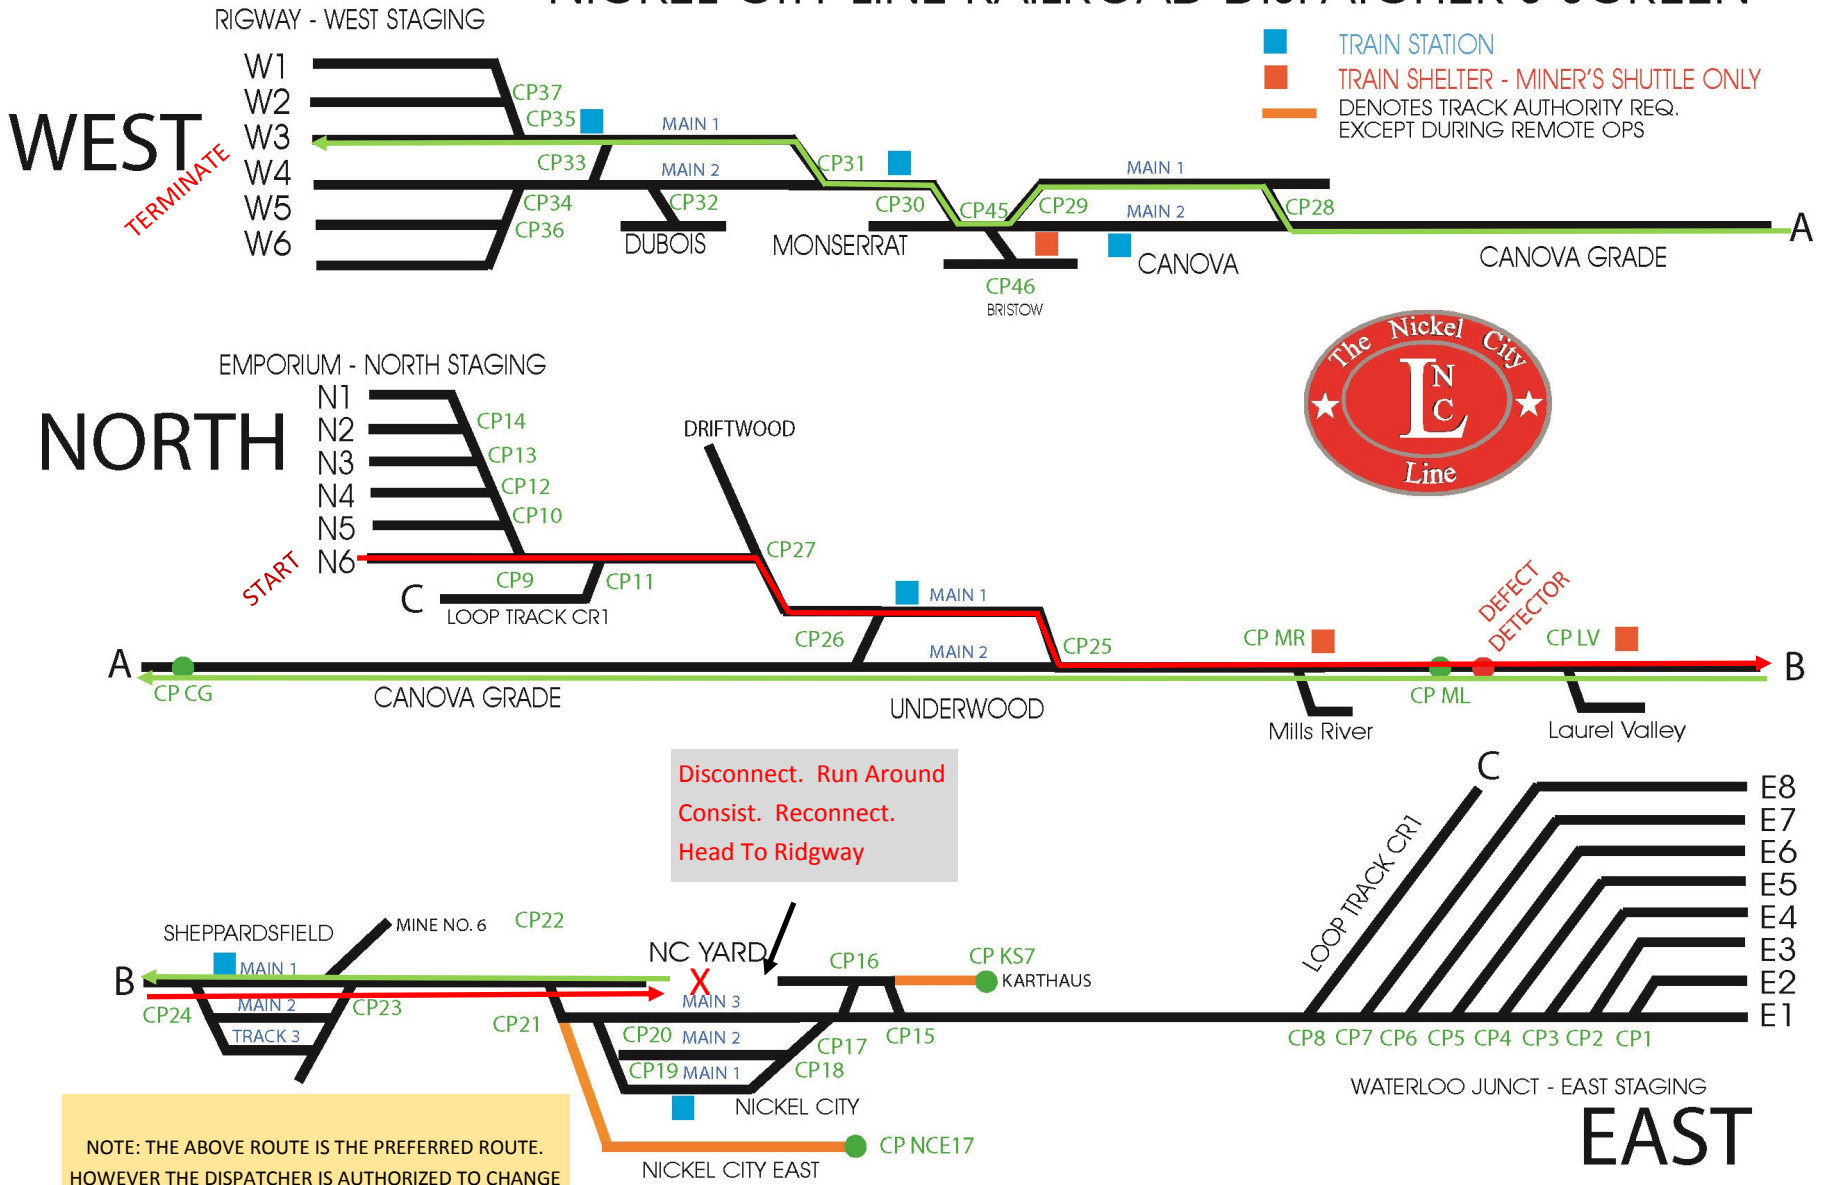

**TRAIN ROUTE FOR TRAIN: NCL 203R**

**NICKEL CITY LINE RAILROAD DISPATCHER'S SCREEN**

NOTE: THE ABOVE ROUTE IS THE PREFERRED ROUTE. HOWEVER THE DISPATCHER IS AUTHORIZED TO CHANGE THE ROUTE IN ORDER TO FACILITATE IMPROVED TRAIN MOVEMENTS BASED ON EXISTING CONDITIONS.

X = CAR SETOUTS/PICKUPS S = STATION STOP