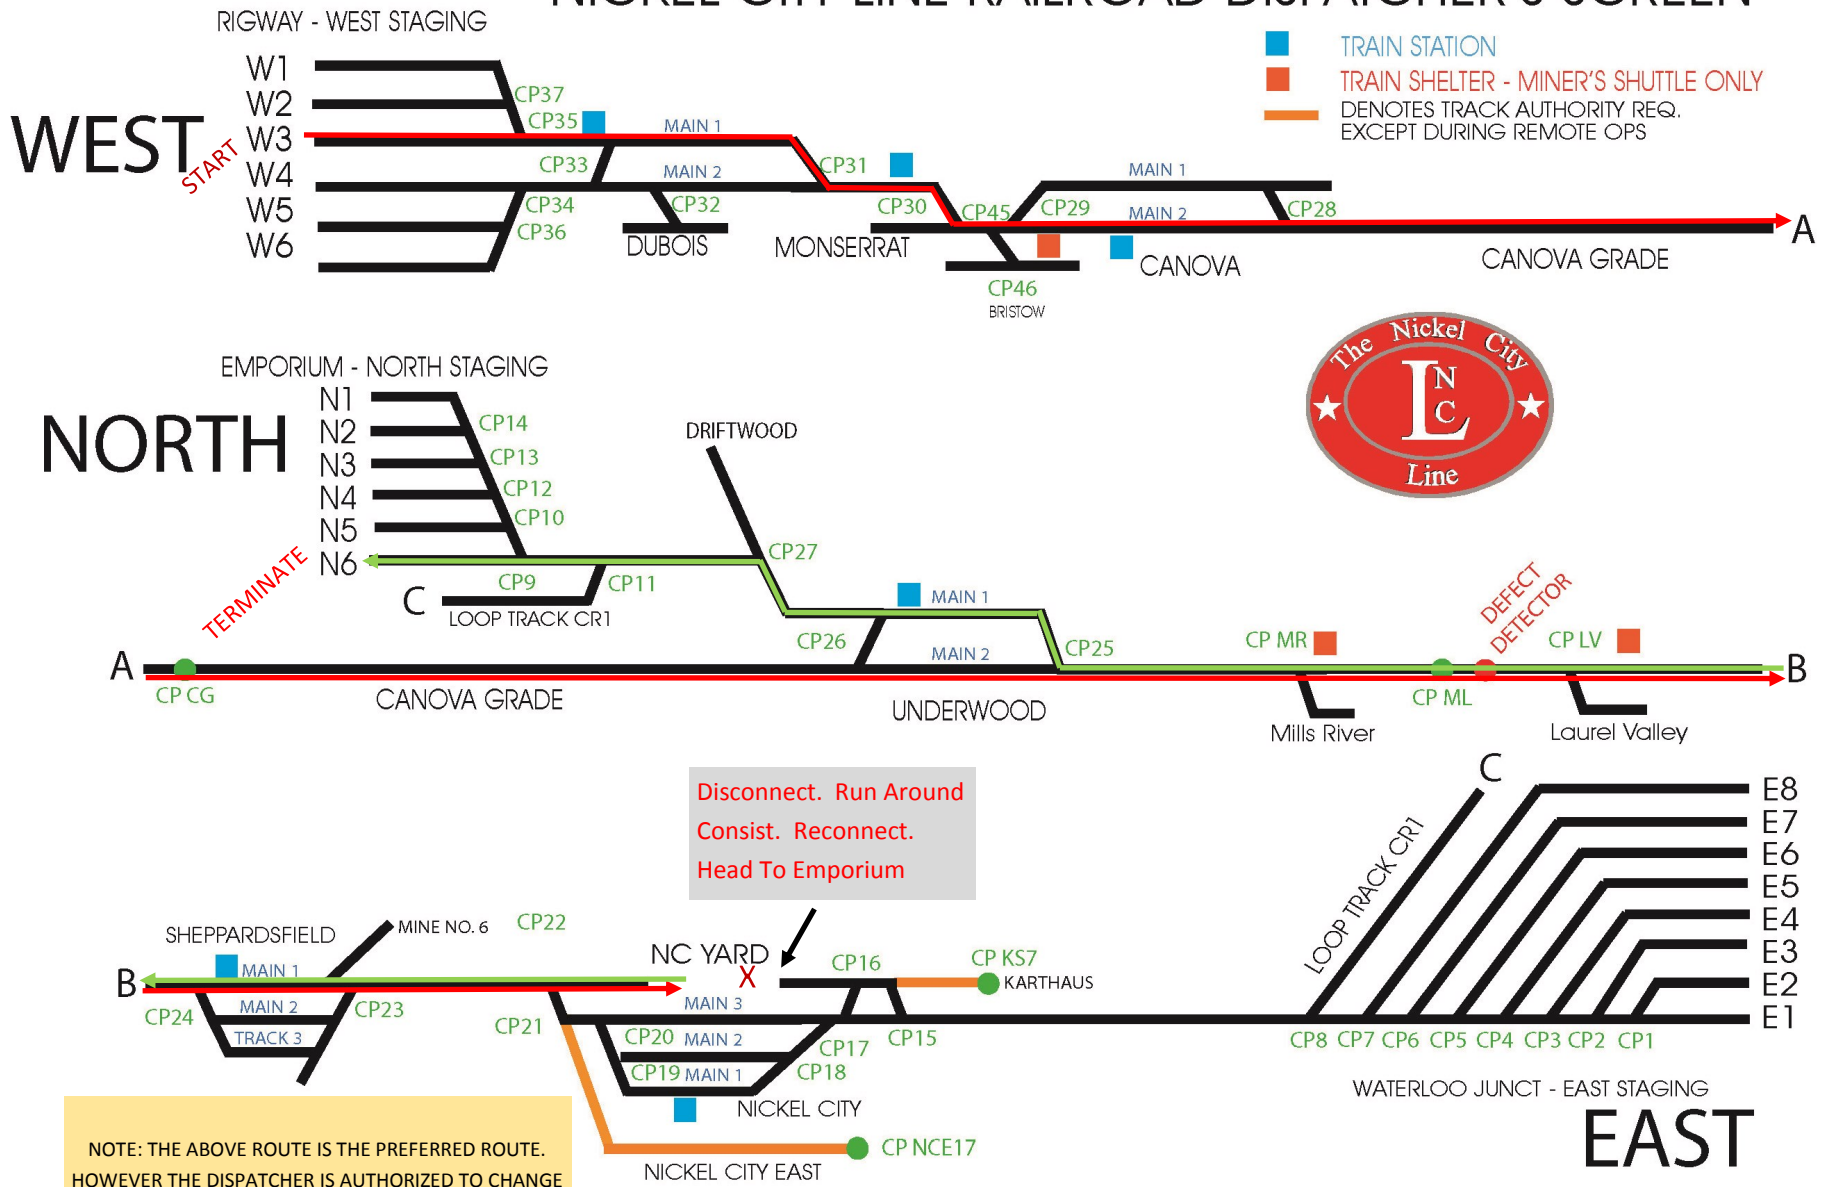

**TRAIN ROUTE FOR TRAIN: NCL 222R**

**NICKEL CITY LINE RAILROAD DISPATCHER'S SCREEN**

NOTE: THE ABOVE ROUTE IS THE PREFERRED ROUTE. HOWEVER THE DISPATCHER IS AUTHORIZED TO CHANGE THE ROUTE IN ORDER TO FACILITATE IMPROVED TRAIN MOVEMENTS BASED ON EXISTING CONDITIONS.

X = CAR SETOUTS/PICKUPS S = STATION STOP