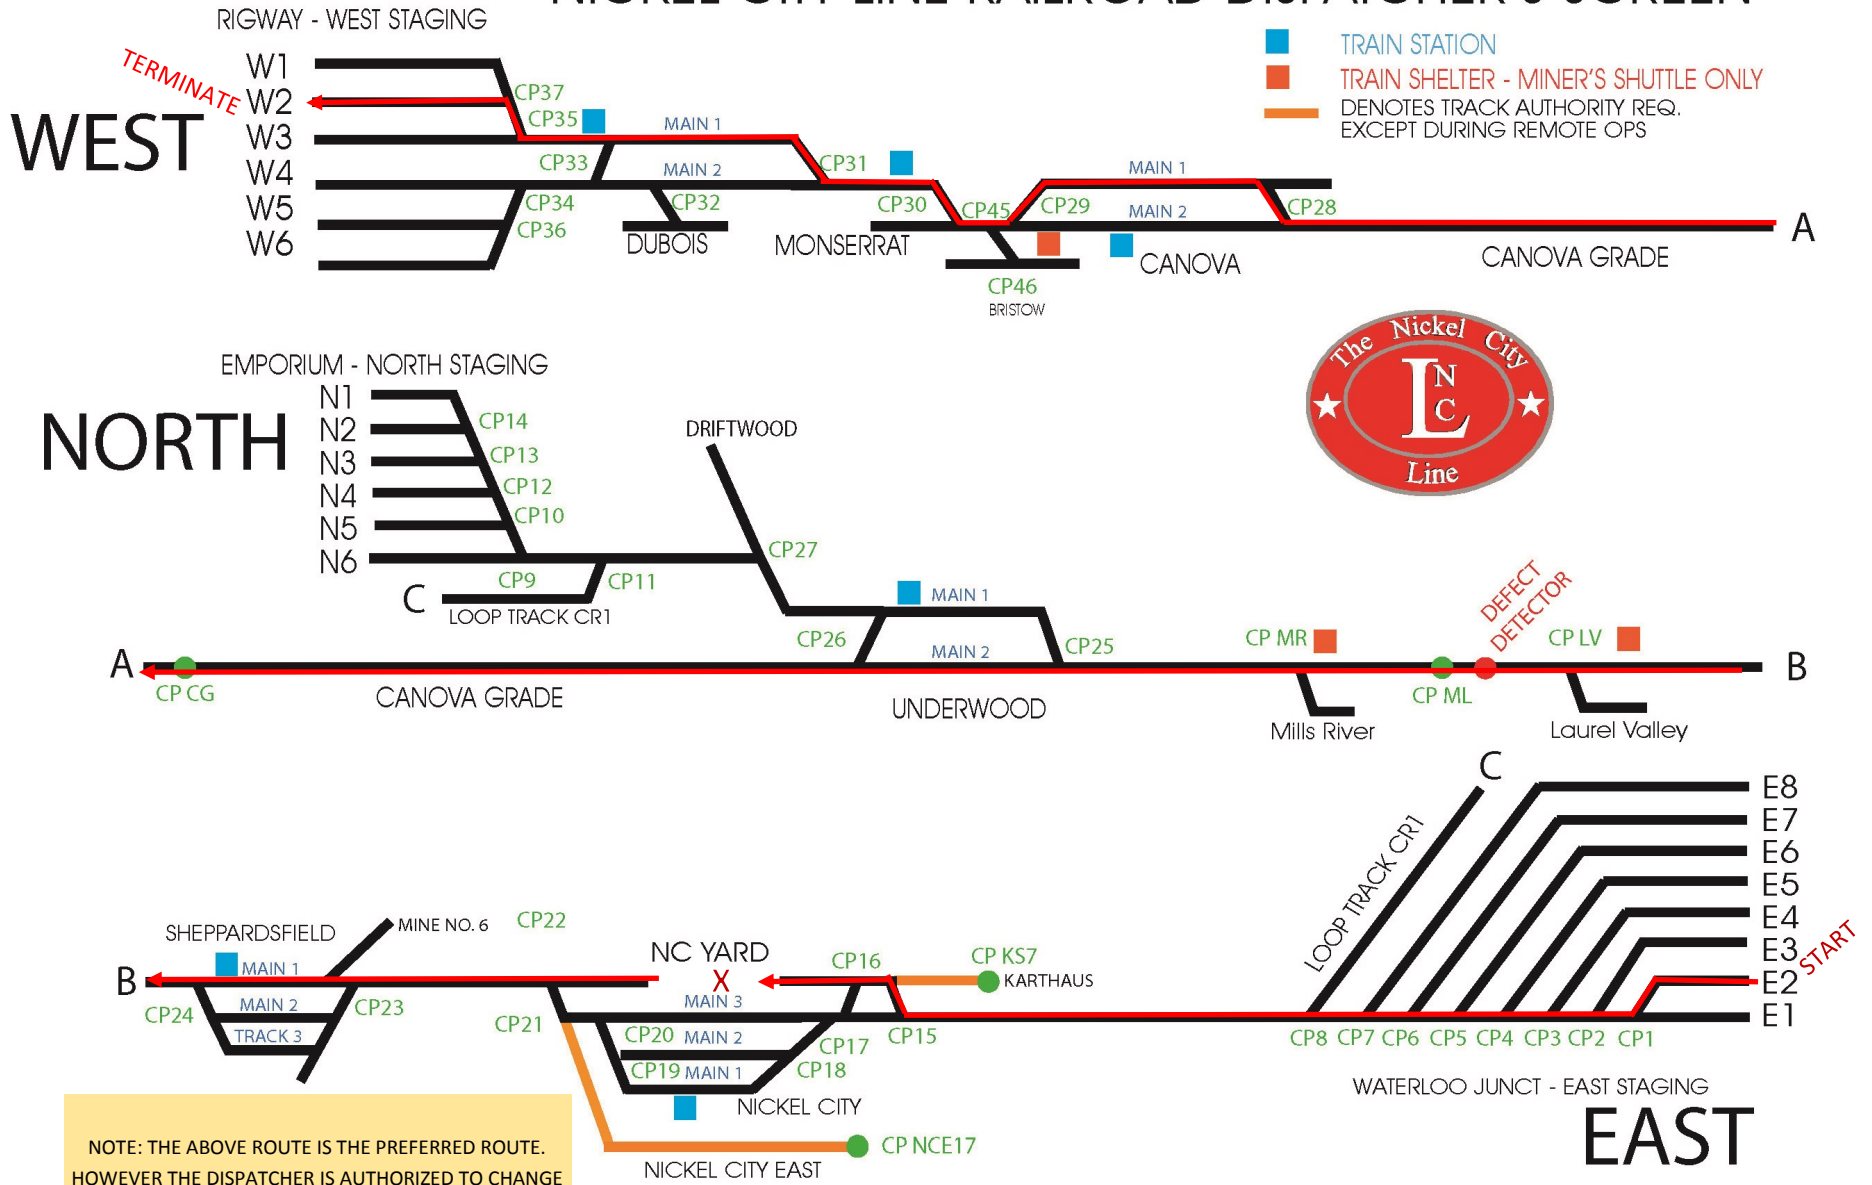

# TRAIN ROUTE FOR TRAIN: NCL 223

## NICKEL CITY LINE RAILROAD DISPATCHER'S SCREEN

NOTE: THE ABOVE ROUTE IS THE PREFERRED ROUTE. HOWEVER THE DISPATCHER IS AUTHORIZED TO CHANGE THE ROUTE IN ORDER TO FACILITATE IMPROVED TRAIN MOVEMENTS BASED ON EXISTING CONDITIONS.

X = CAR SETOUTS/PICKUPS S = STATION STOP