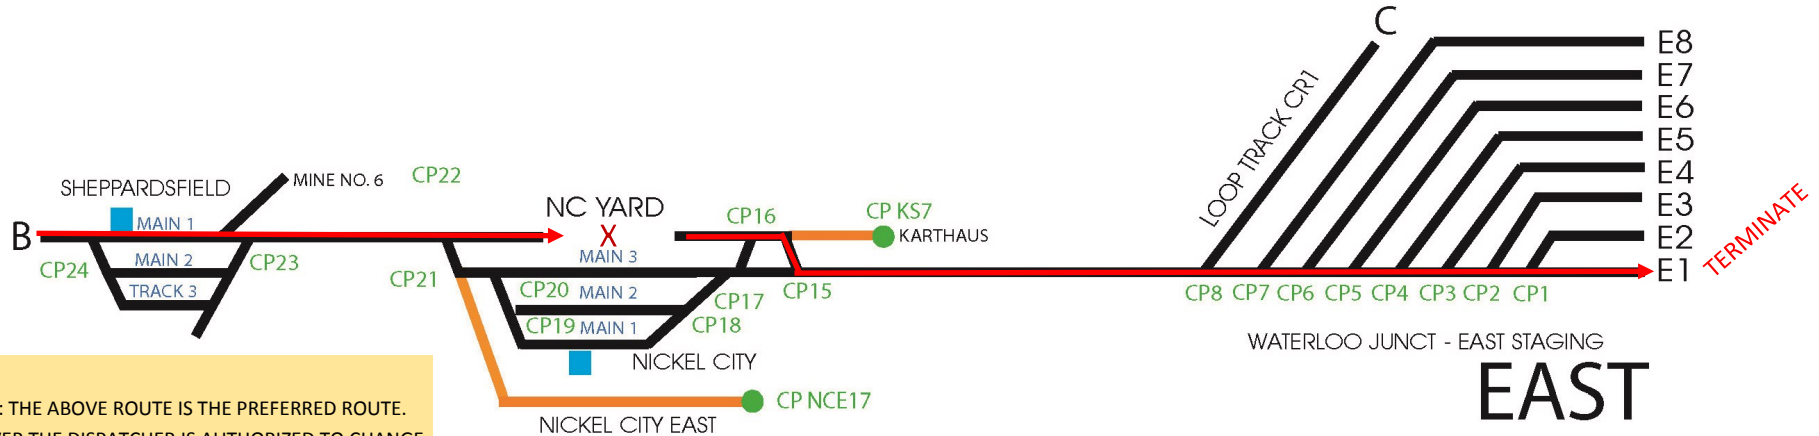

**TRAIN ROUTE FOR TRAIN: NCL 224**

**NICKEL CITY LINE RAILROAD DISPATCHER'S SCREEN**

NOTE: THE ABOVE ROUTE IS THE PREFERRED ROUTE. HOWEVER THE DISPATCHER IS AUTHORIZED TO CHANGE THE ROUTE IN ORDER TO FACILITATE IMPROVED TRAIN MOVEMENTS BASED ON EXISTING CONDITIONS.

**X = CAR SETOUTS/PICKUPS S = STATION STOP**