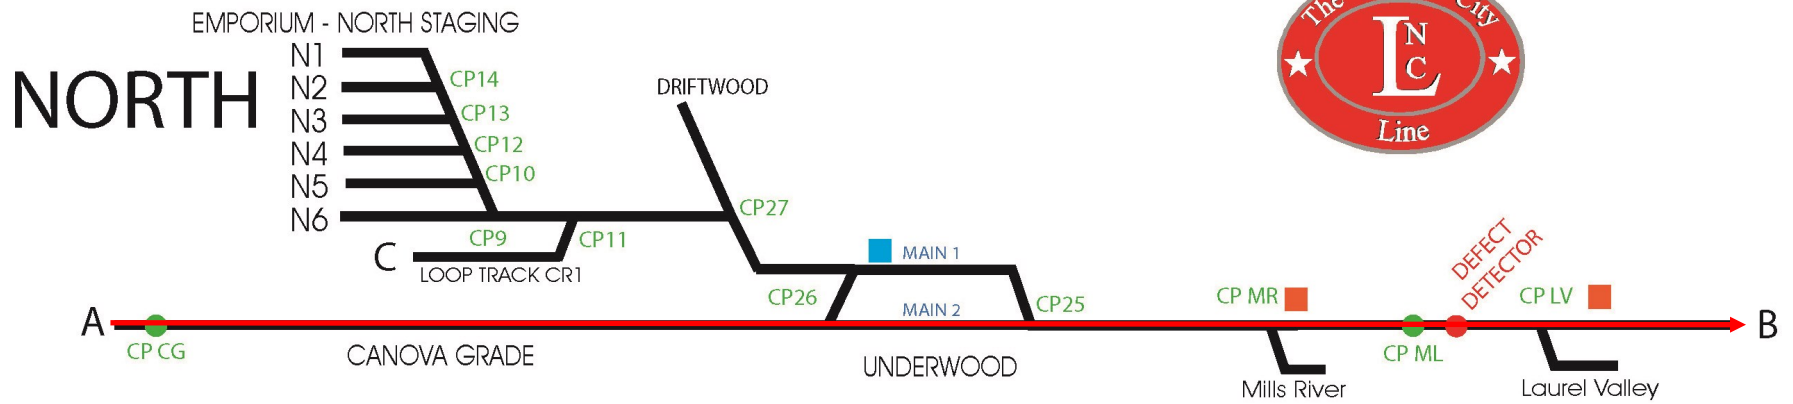

**TRAIN ROUTE FOR TRAIN: NCL 224**

**NICKEL CITY LINE RAILROAD DISPATCHER'S SCREEN**

NOTE: THE ABOVE ROUTE IS THE PREFERRED ROUTE. HOWEVER THE DISPATCHER IS AUTHORIZED TO CHANGE THE ROUTE IN ORDER TO FACILITATE IMPROVED TRAIN MOVEMENTS BASED ON EXISTING CONDITIONS.

**X = CAR SETOUTS/PICKUPS S = STATION STOP**