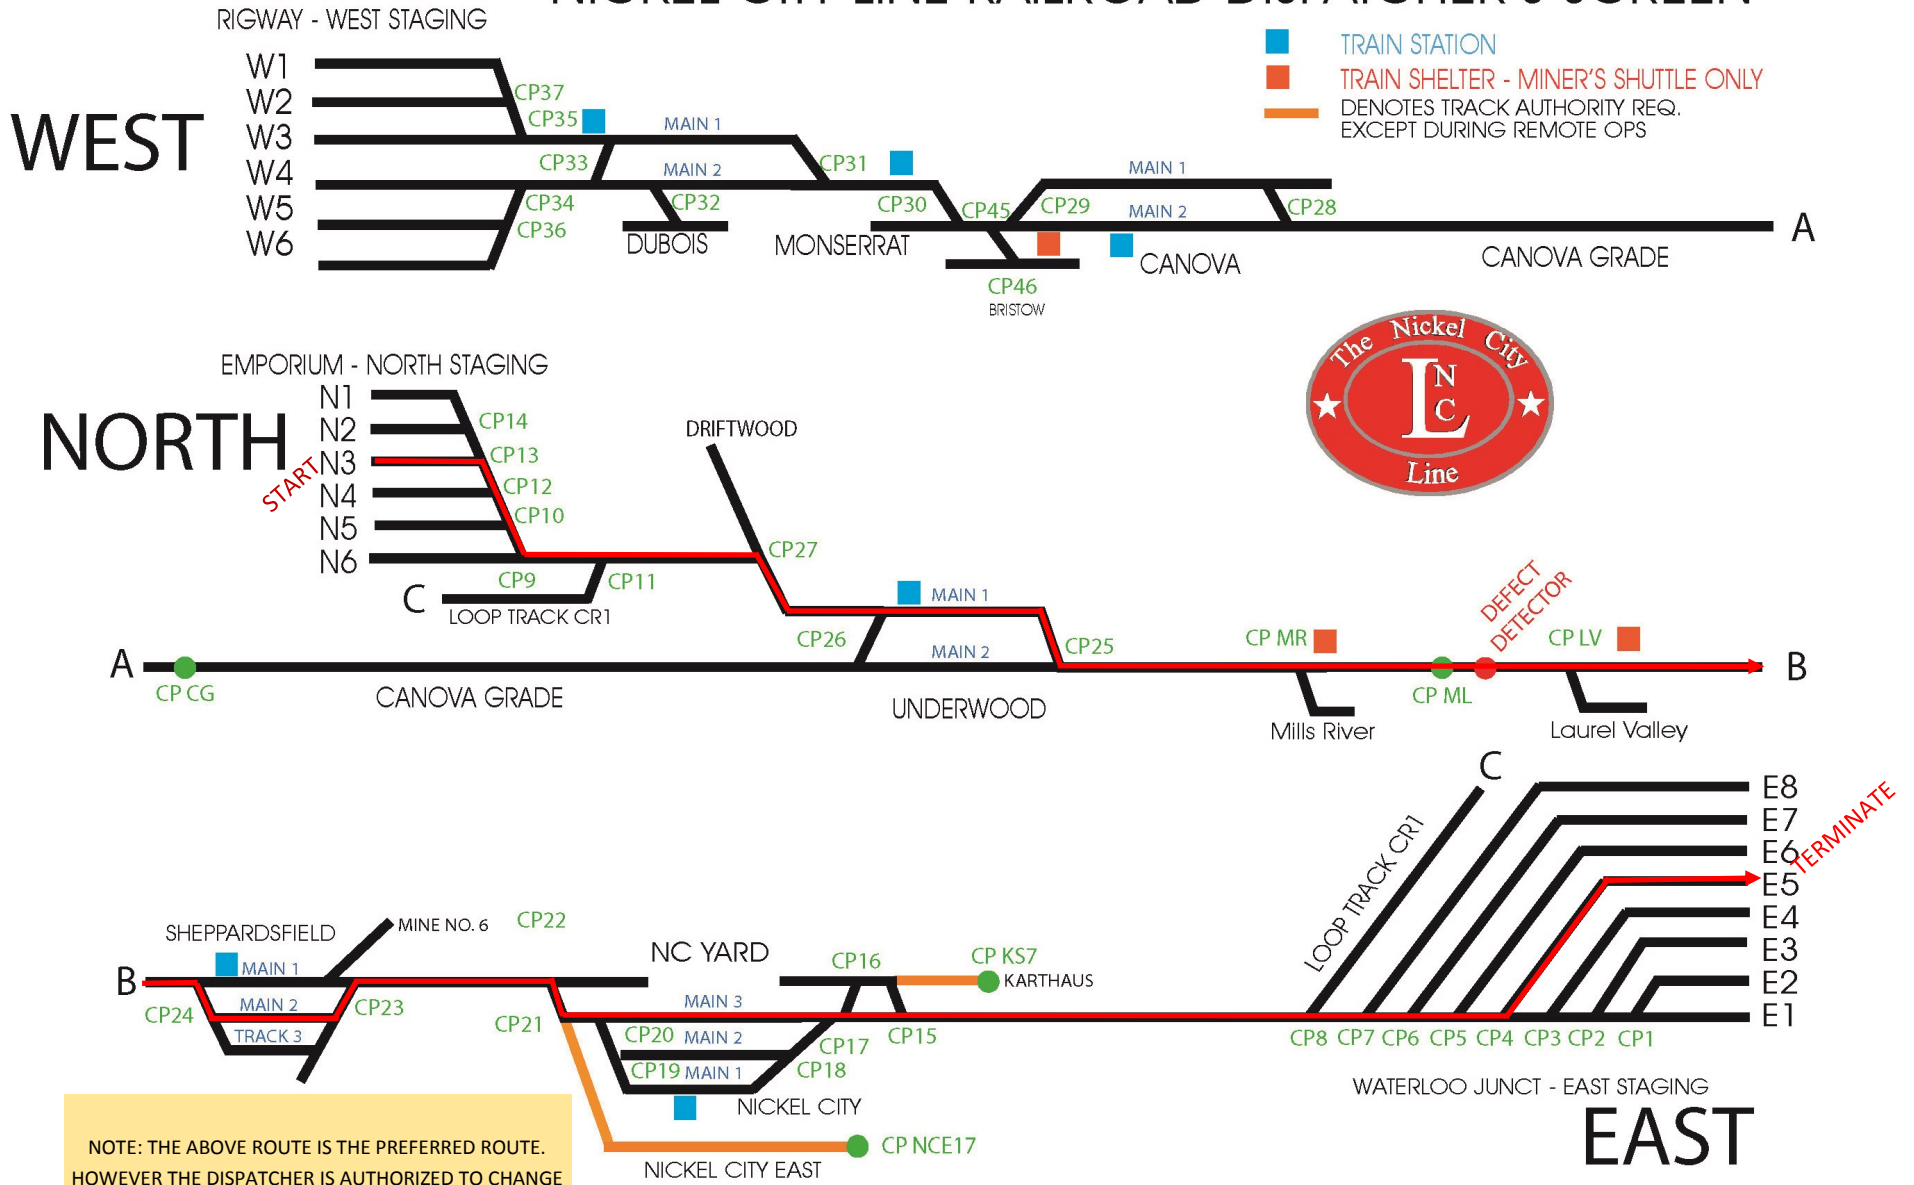

**TRAIN ROUTE FOR TRAIN: NCL 324 INTERMODAL - NO STOPS**

**NICKEL CITY LINE RAILROAD DISPATCHER'S SCREEN**

NOTE: THE ABOVE ROUTE IS THE PREFERRED ROUTE. HOWEVER THE DISPATCHER IS AUTHORIZED TO CHANGE THE ROUTE IN ORDER TO FACILITATE IMPROVED TRAIN MOVEMENTS BASED ON EXISTING CONDITIONS.

**X = CAR SETOUTS/PICKUPS    S = STATION STOP**