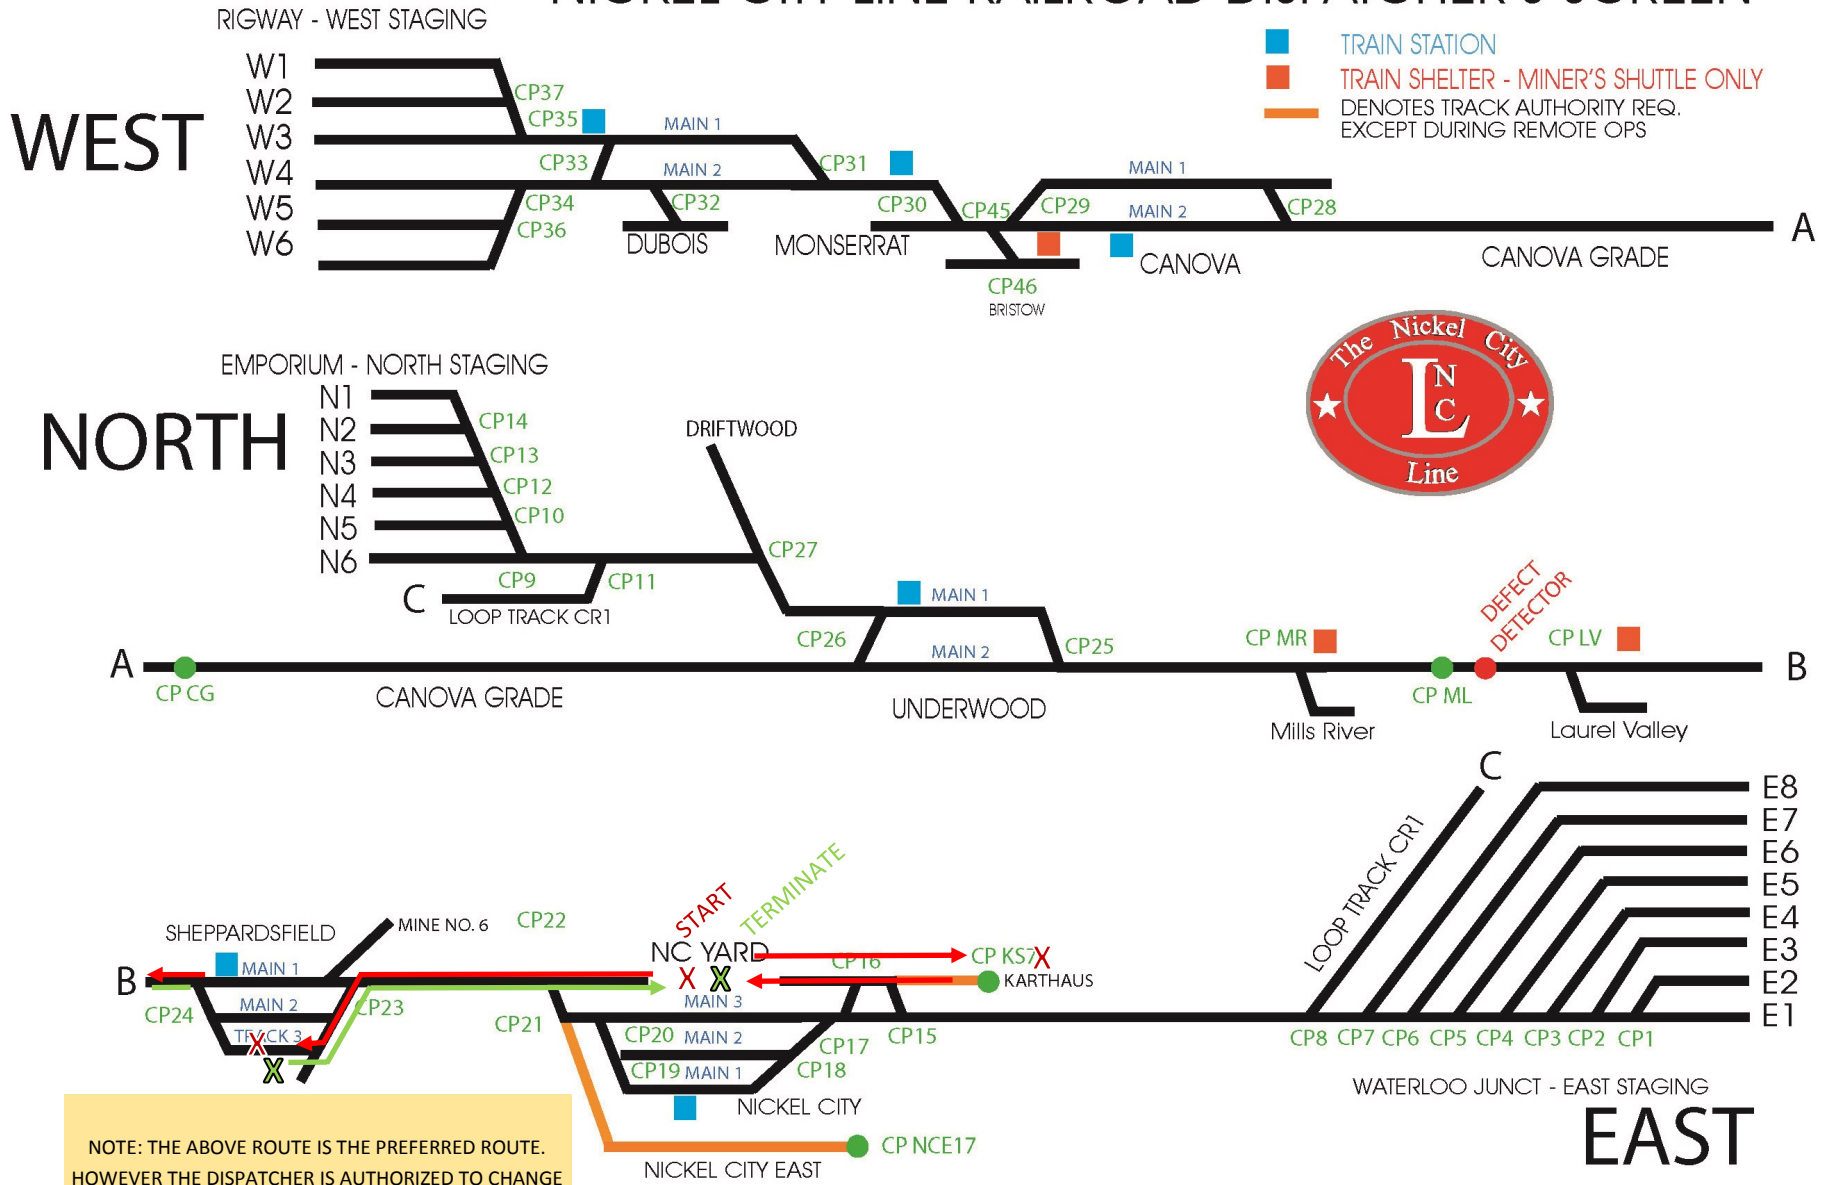

TRAIN ROUTE FOR TRAIN: 503T MAIN LINE LOCAL KS-SP (M-F)

NICKEL CITY LINE RAILROAD DISPATCHER'S SCREEN

NOTE: THE ABOVE ROUTE IS THE PREFERRED ROUTE. HOWEVER THE DISPATCHER IS AUTHORIZED TO CHANGE THE ROUTE IN ORDER TO FACILITATE IMPROVED TRAIN MOVEMENTS BASED ON EXISTING CONDITIONS.

X = CAR SETOUTS/PICKUPS S = STATION STOP