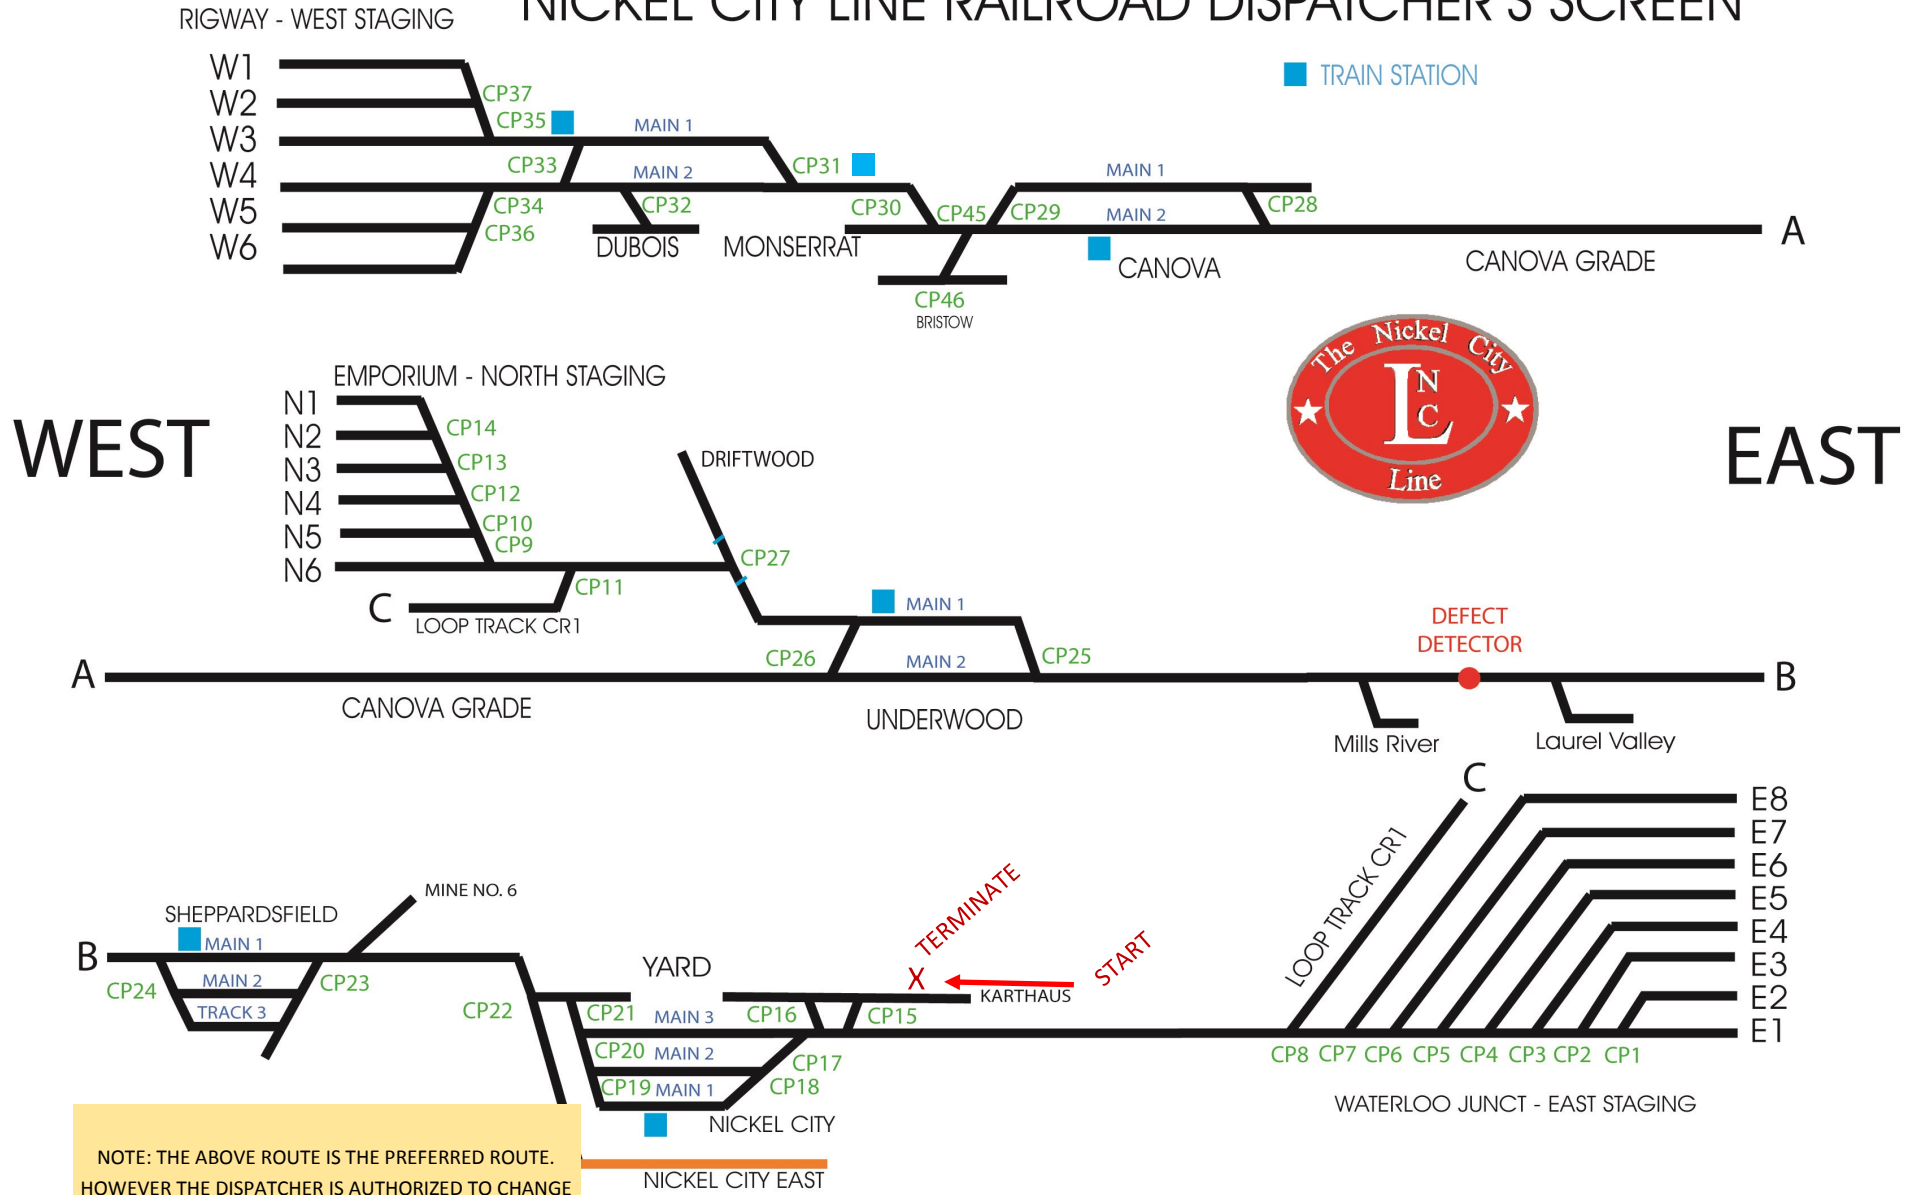

TRAIN ROUTE FOR TRAIN: 505 KEATING TO KARTHAUS

NICKEL CITY LINE RAILROAD DISPATCHER'S SCREEN

NOTE: THE ABOVE ROUTE IS THE PREFERRED ROUTE. HOWEVER THE DISPATCHER IS AUTHORIZED TO CHANGE THE ROUTE IN ORDER TO FACILITATE IMPROVED TRAIN MOVEMENTS BASED ON EXISTING CONDITIONS.

X = CAR SETOUTS/PICKUPS S = STATION STOP