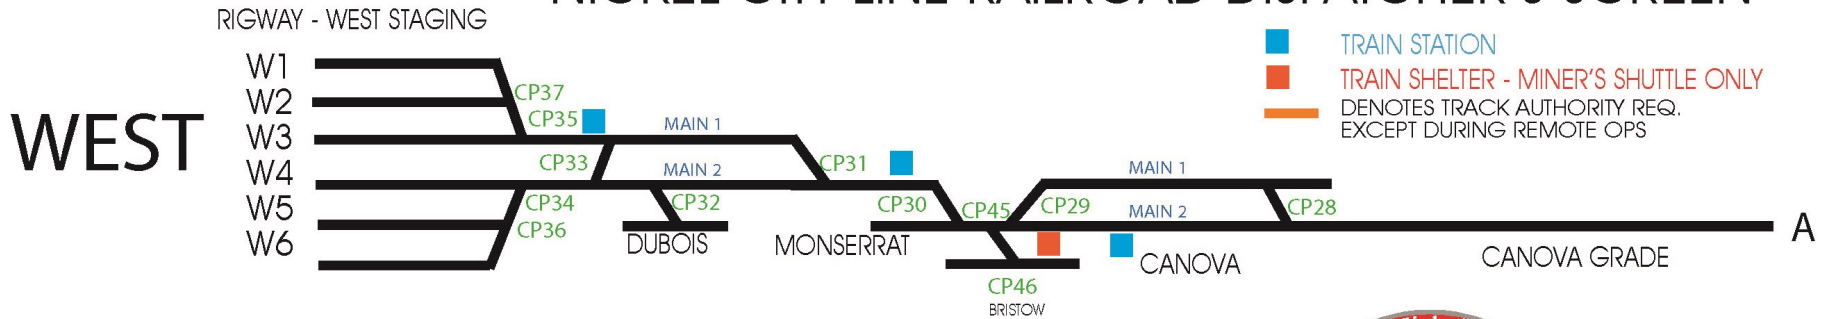

TRAIN ROUTE FOR TRAIN: 523T NC EAST LOCAL

NICKEL CITY LINE RAILROAD DISPATCHER'S SCREEN

TRAIN 503T SEQUENCE:

- NC YARD TO SHEPPARDSFIELD - DISCONNECT. RUNAROUND. RECONNECT TO END OF CONSIST
- SHEPPARDSFIELD TO NC EAST - WORK INDUSTRIES
- NC EAST TO SHEPPARDSFIELD - DISCONNECT. RUNAROUND. RECONNECT TO END OF CONSIST
- SHEPPARDSFIELD TO NC YARD

NOTE: THE ABOVE ROUTE IS THE PREFERRED ROUTE. HOWEVER THE DISPATCHER IS AUTHORIZED TO CHANGE THE ROUTE IN ORDER TO FACILITATE IMPROVED TRAIN MOVEMENTS BASED ON EXISTING CONDITIONS.