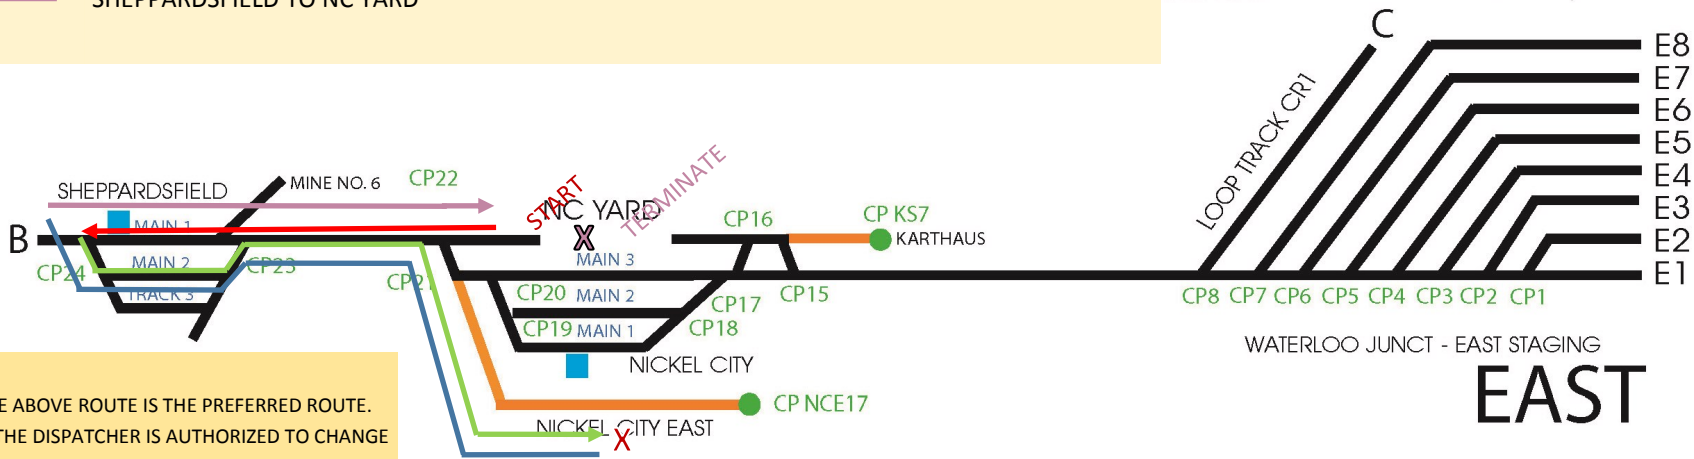

TRAIN ROUTE FOR TRAIN: 523T NC EAST LOCAL

NICKEL CITY LINE RAILROAD DISPATCHER'S SCREEN

TRAIN 503T SEQUENCE:

- NC YARD TO SHEPPARDSFIELD - DISCONNECT. RUNAROUND. RECONNECT TO END OF CONSIST
- SHEPPARDSFIELD TO NC EAST - WORK INDUSTRIES
- NC EAST TO SHEPPARDSFIELD - DISCONNECT. RUNAROUND. RECONNECT TO END OF CONSIST
- SHEPPARDSFIELD TO NC YARD

NOTE: THE ABOVE ROUTE IS THE PREFERRED ROUTE. HOWEVER THE DISPATCHER IS AUTHORIZED TO CHANGE THE ROUTE IN ORDER TO FACILITATE IMPROVED TRAIN MOVEMENTS BASED ON EXISTING CONDITIONS.