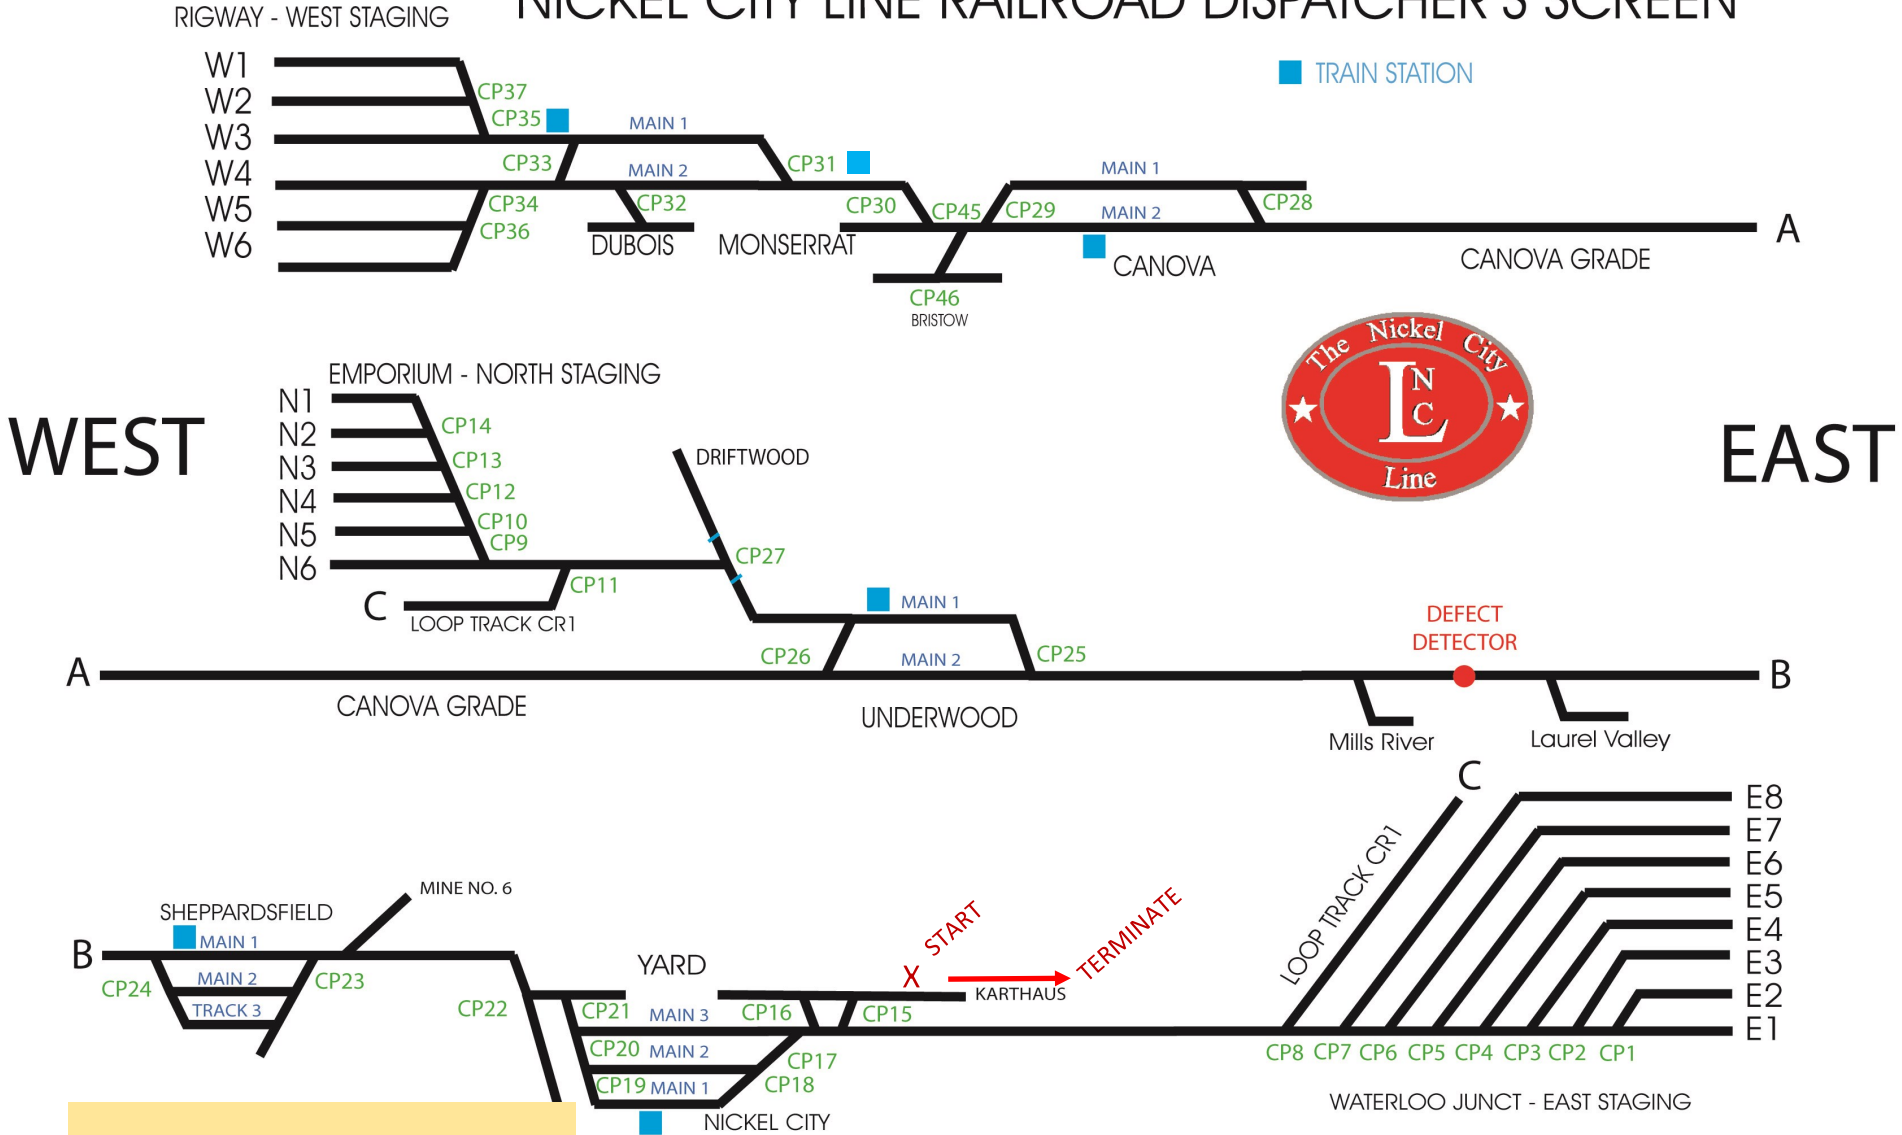

TRAIN ROUTE FOR TRAIN: 526 KARTHAUS TO KEATING

NICKEL CITY LINE RAILROAD DISPATCHER'S SCREEN

NOTE: THE ABOVE ROUTE IS THE PREFERRED ROUTE. HOWEVER THE DISPATCHER IS AUTHORIZED TO CHANGE THE ROUTE IN ORDER TO FACILITATE IMPROVED TRAIN MOVEMENTS BASED ON EXISTING CONDITIONS.

X = CAR SETOUTS/PICKUPS S = STATION STOP