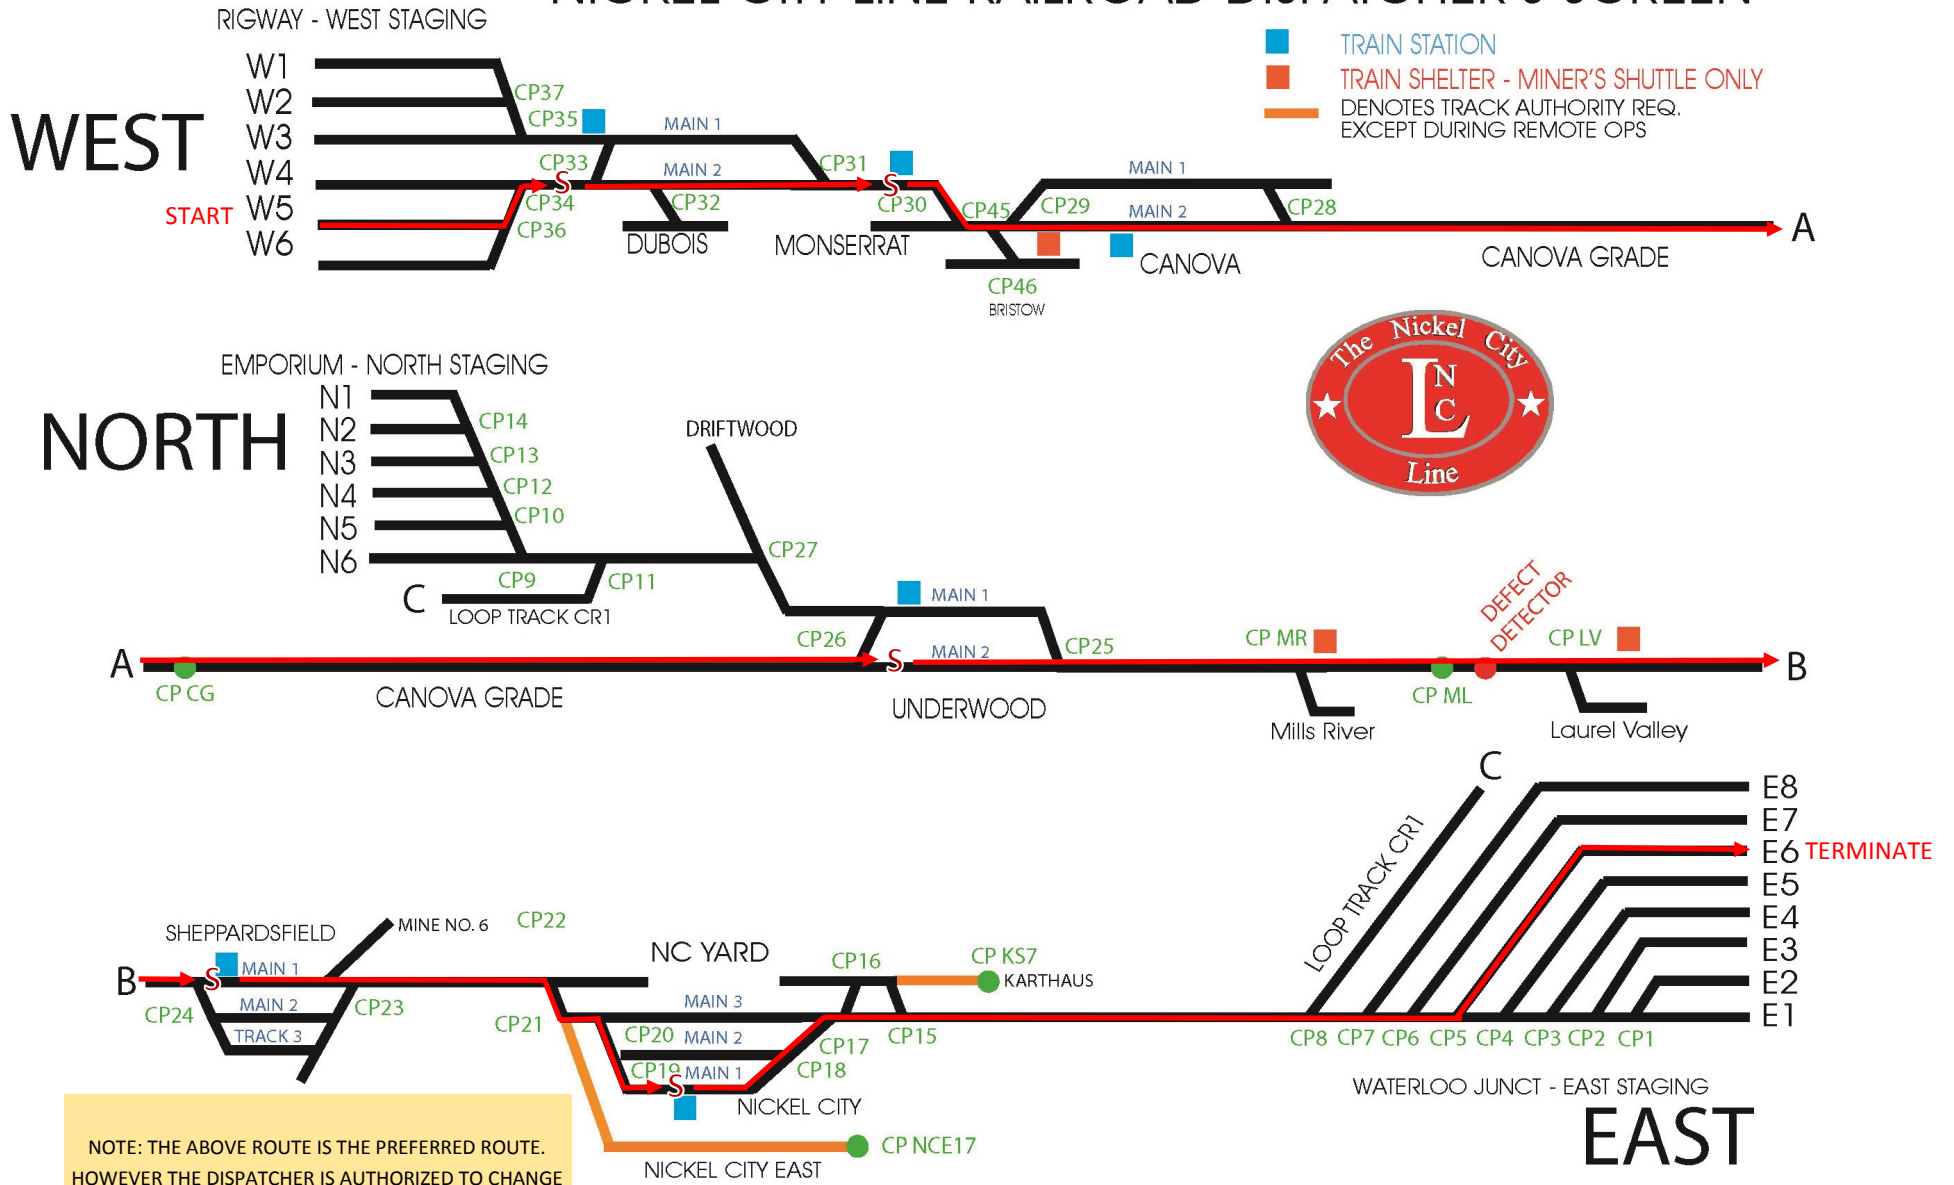

TRAIN ROUTE FOR TRAIN: 622 AMTRAK KEYSTONE SERVICE EASTBOUND

NICKEL CITY LINE RAILROAD DISPATCHER'S SCREEN

NOTE: THE ABOVE ROUTE IS THE PREFERRED ROUTE. HOWEVER THE DISPATCHER IS AUTHORIZED TO CHANGE THE ROUTE IN ORDER TO FACILITATE IMPROVED TRAIN MOVEMENTS BASED ON EXISTING CONDITIONS.

X = CAR SETOUTS/PICKUPS S = STATION STOP