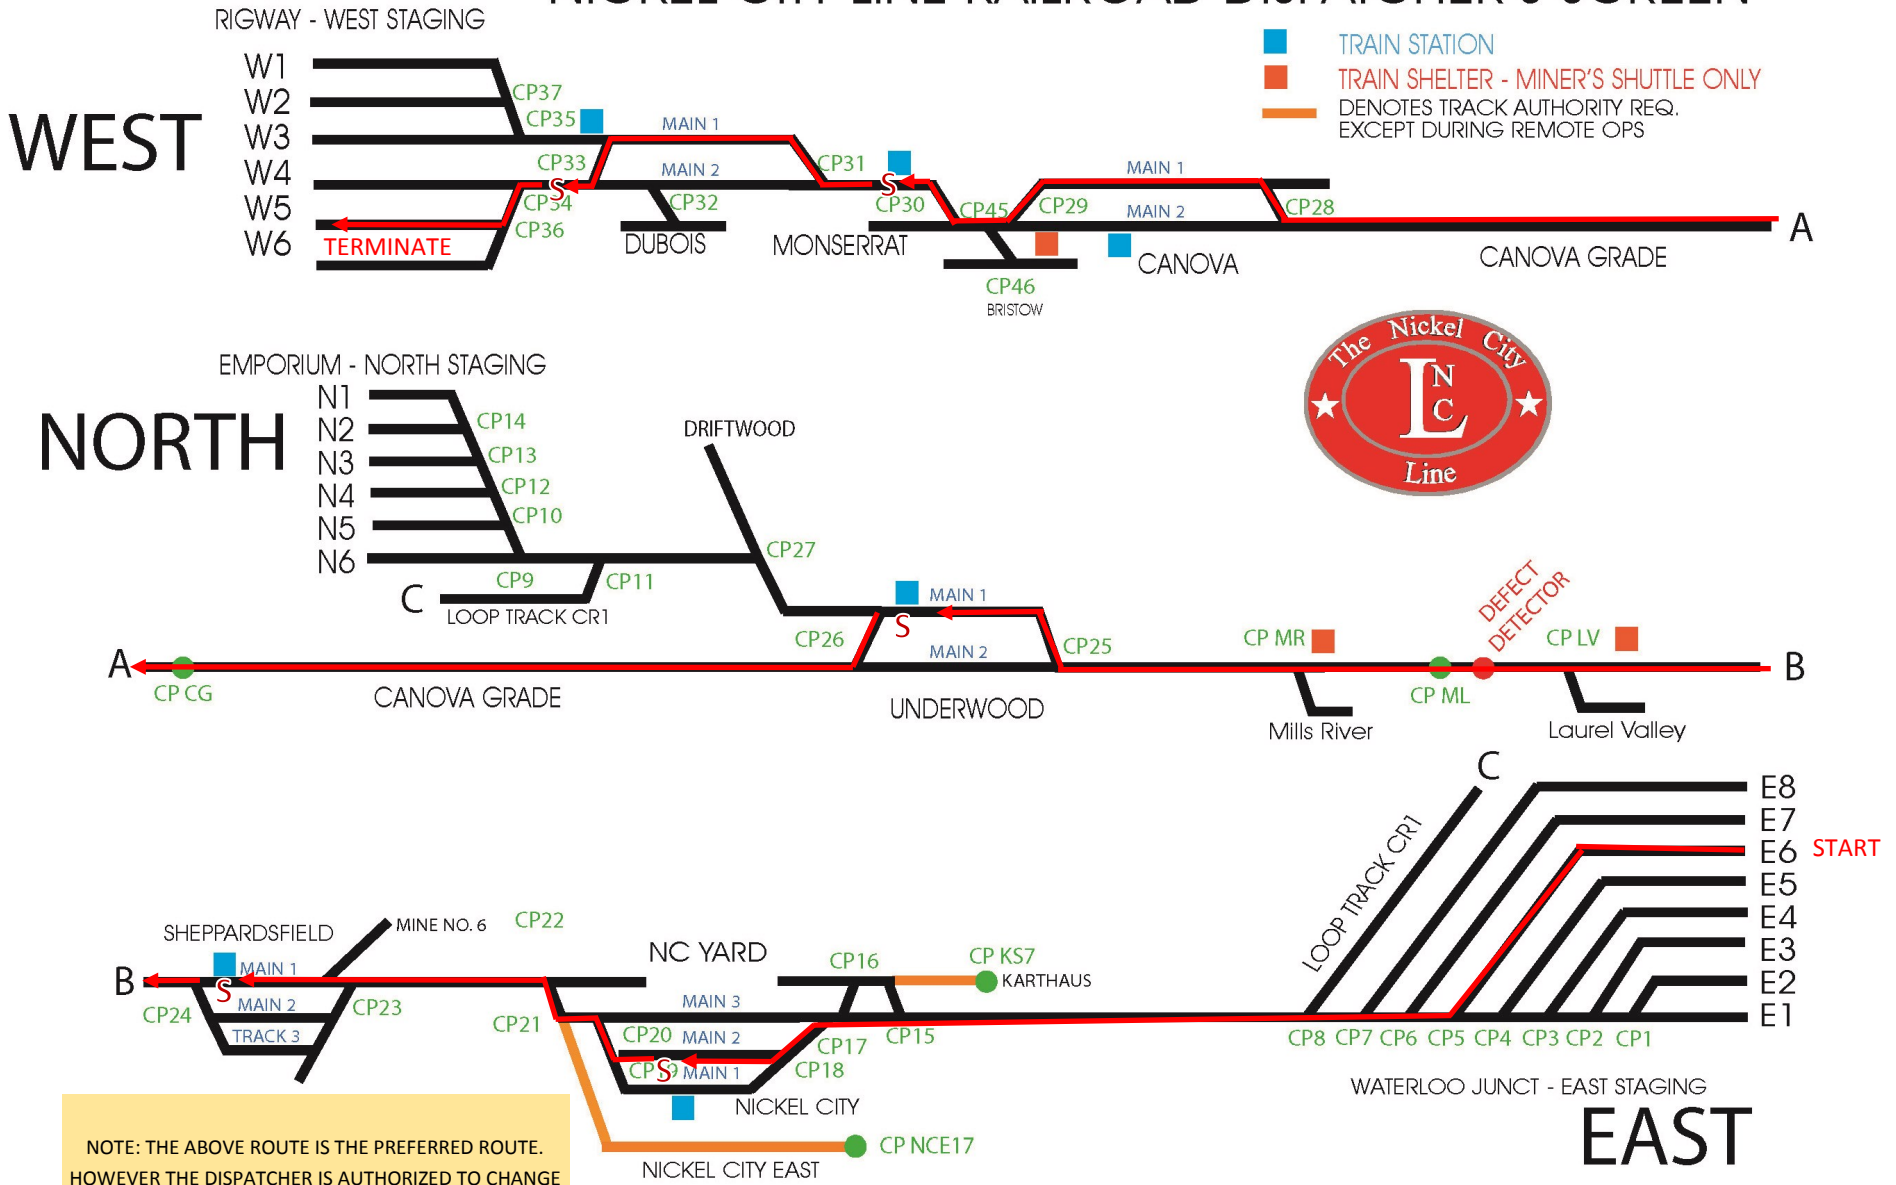

TRAIN ROUTE FOR TRAIN: 641 AMTRAK KEYSTONE SERVICE WESTBOUND

NICKEL CITY LINE RAILROAD DISPATCHER'S SCREEN

■ TRAIN STATION
■ TRAIN SHELTER - MINER'S SHUTTLE ONLY
— DENOTES TRACK AUTHORITY REQ. EXCEPT DURING REMOTE OPS

NOTE: THE ABOVE ROUTE IS THE PREFERRED ROUTE. HOWEVER THE DISPATCHER IS AUTHORIZED TO CHANGE THE ROUTE IN ORDER TO FACILITATE IMPROVED TRAIN MOVEMENTS BASED ON EXISTING CONDITIONS.

X = CAR SETOUTS/PICKUPS S = STATION STOP