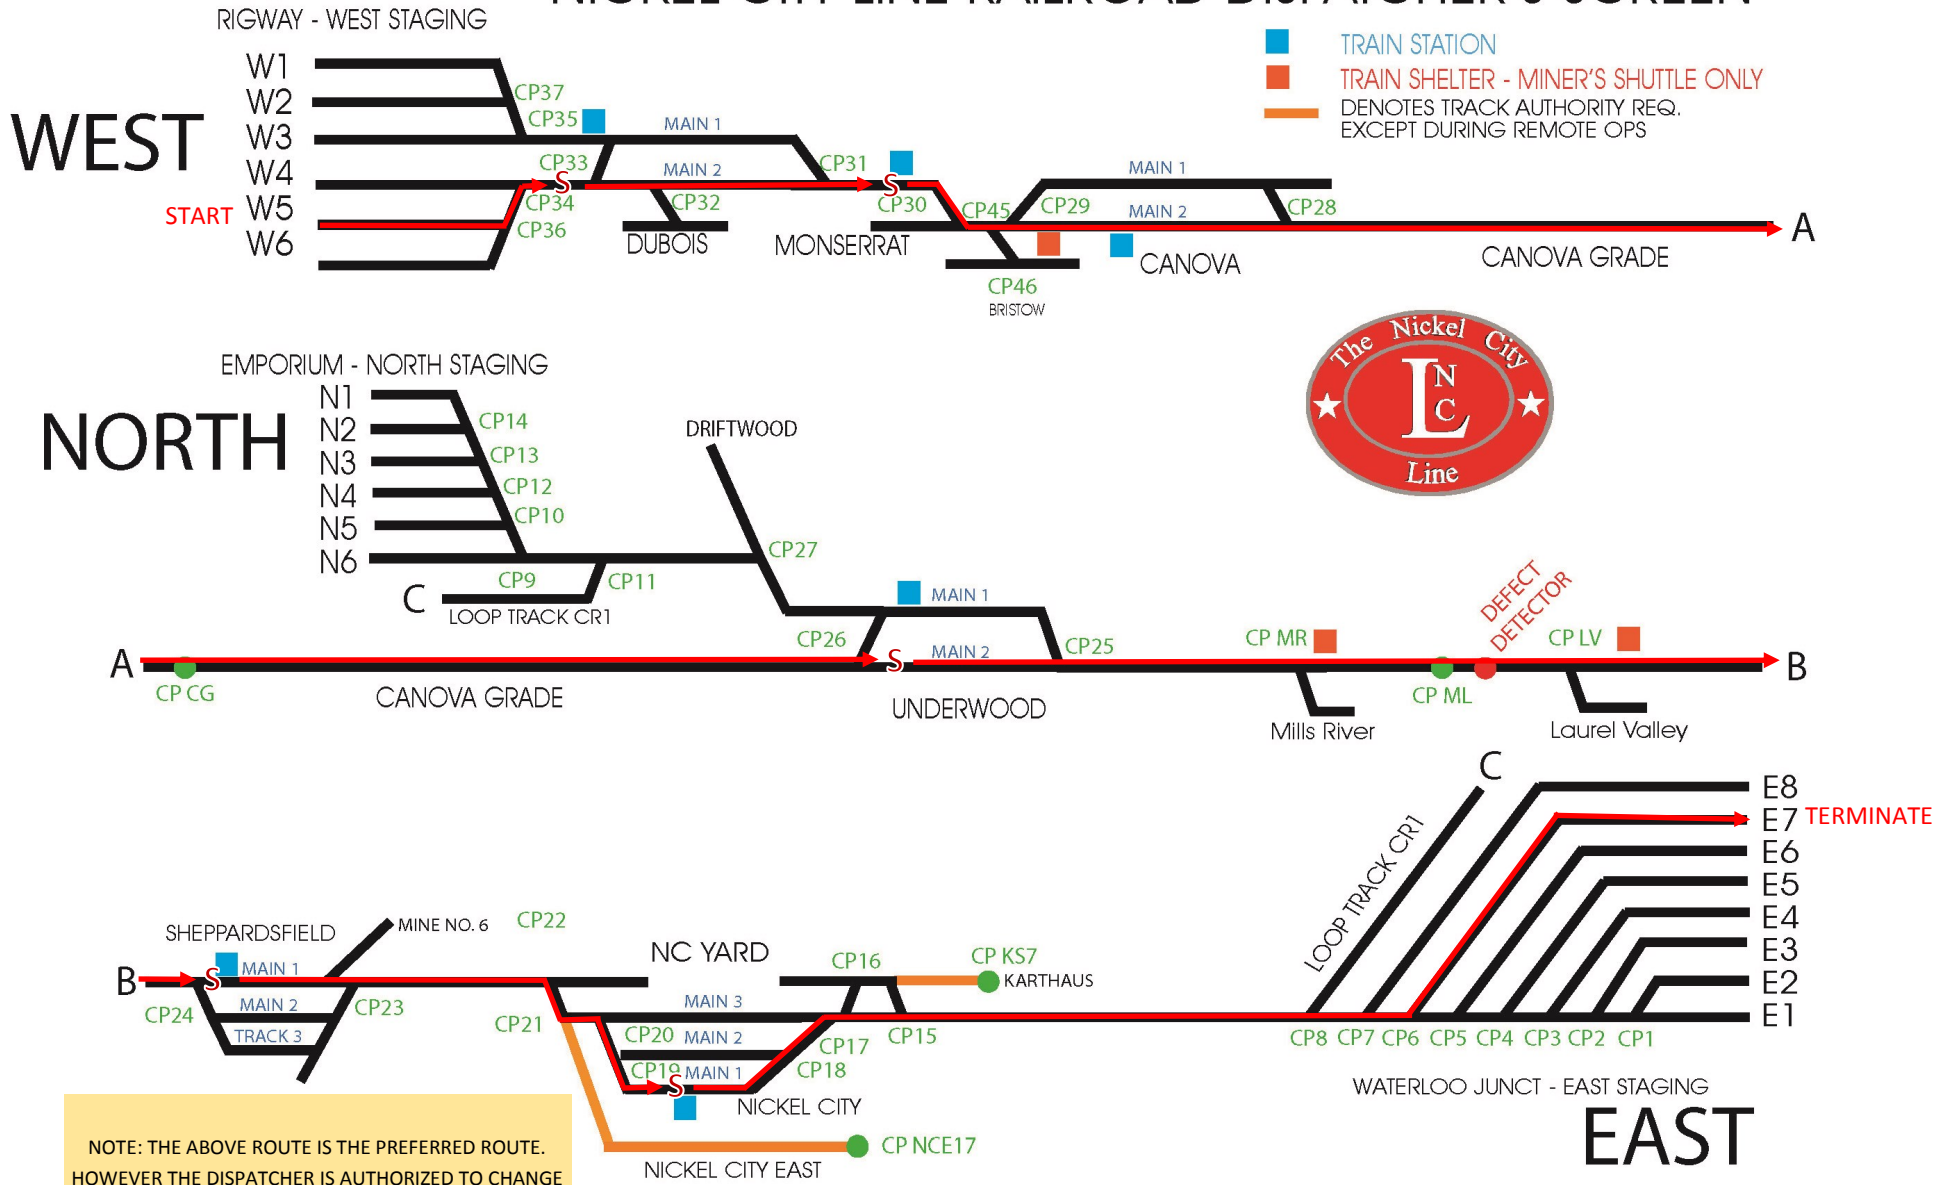

# TRAIN ROUTE FOR TRAIN: 650 AMTRAK KEYSTONE SERVICE EASTBOUND

## NICKEL CITY LINE RAILROAD DISPATCHER'S SCREEN

NOTE: THE ABOVE ROUTE IS THE PREFERRED ROUTE. HOWEVER THE DISPATCHER IS AUTHORIZED TO CHANGE THE ROUTE IN ORDER TO FACILITATE IMPROVED TRAIN MOVEMENTS BASED ON EXISTING CONDITIONS.

X = CAR SETOUTS/PICKUPS S = STATION STOP