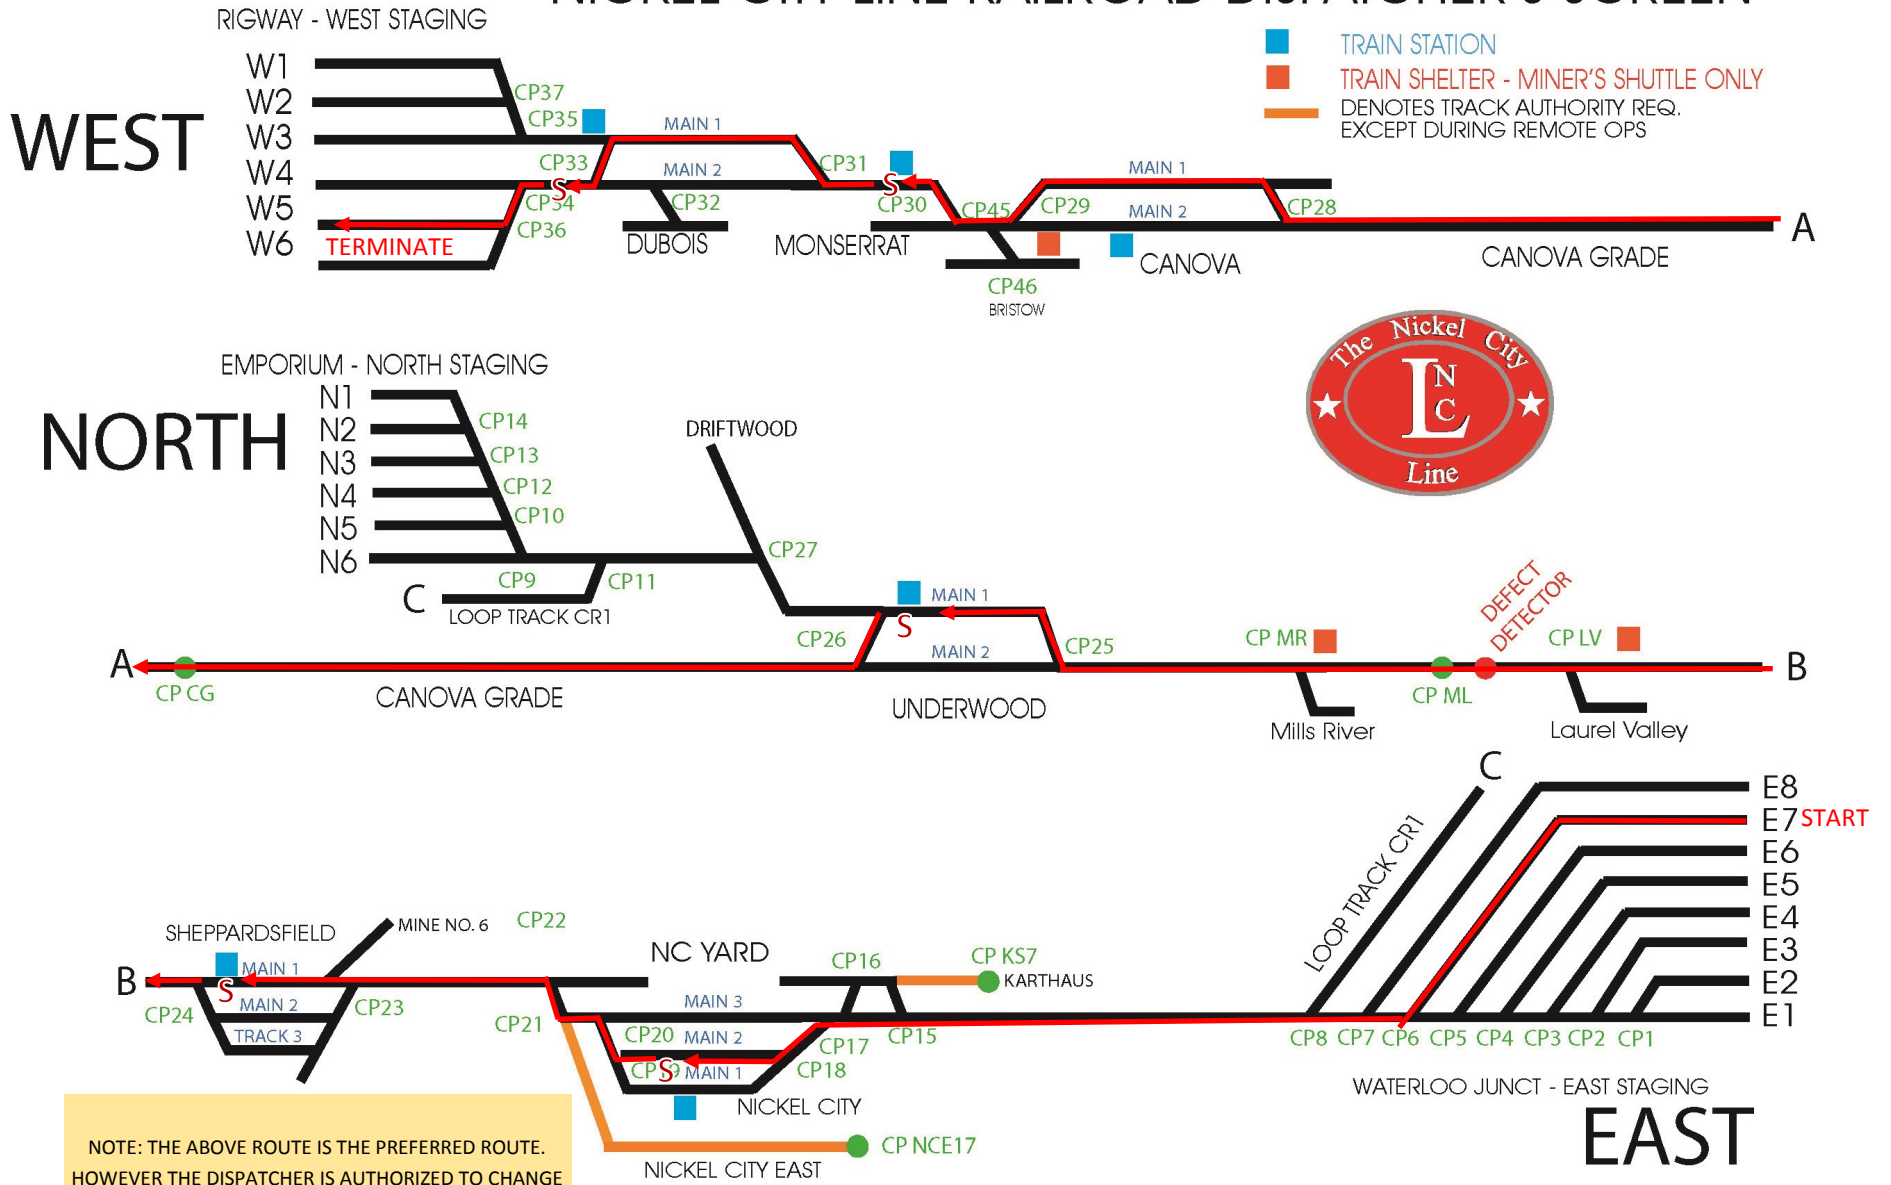

TRAIN ROUTE FOR TRAIN: 653 AMTRAK KEYSTONE SERVICE WESTBOUND

NICKEL CITY LINE RAILROAD DISPATCHER'S SCREEN

■ TRAIN STATION
■ TRAIN SHELTER - MINER'S SHUTTLE ONLY
 DENOTES TRACK AUTHORITY REQ. EXCEPT DURING REMOTE OPS

NOTE: THE ABOVE ROUTE IS THE PREFERRED ROUTE. HOWEVER THE DISPATCHER IS AUTHORIZED TO CHANGE THE ROUTE IN ORDER TO FACILITATE IMPROVED TRAIN MOVEMENTS BASED ON EXISTING CONDITIONS.

X = CAR SETOUTS/PICKUPS S = STATION STOP