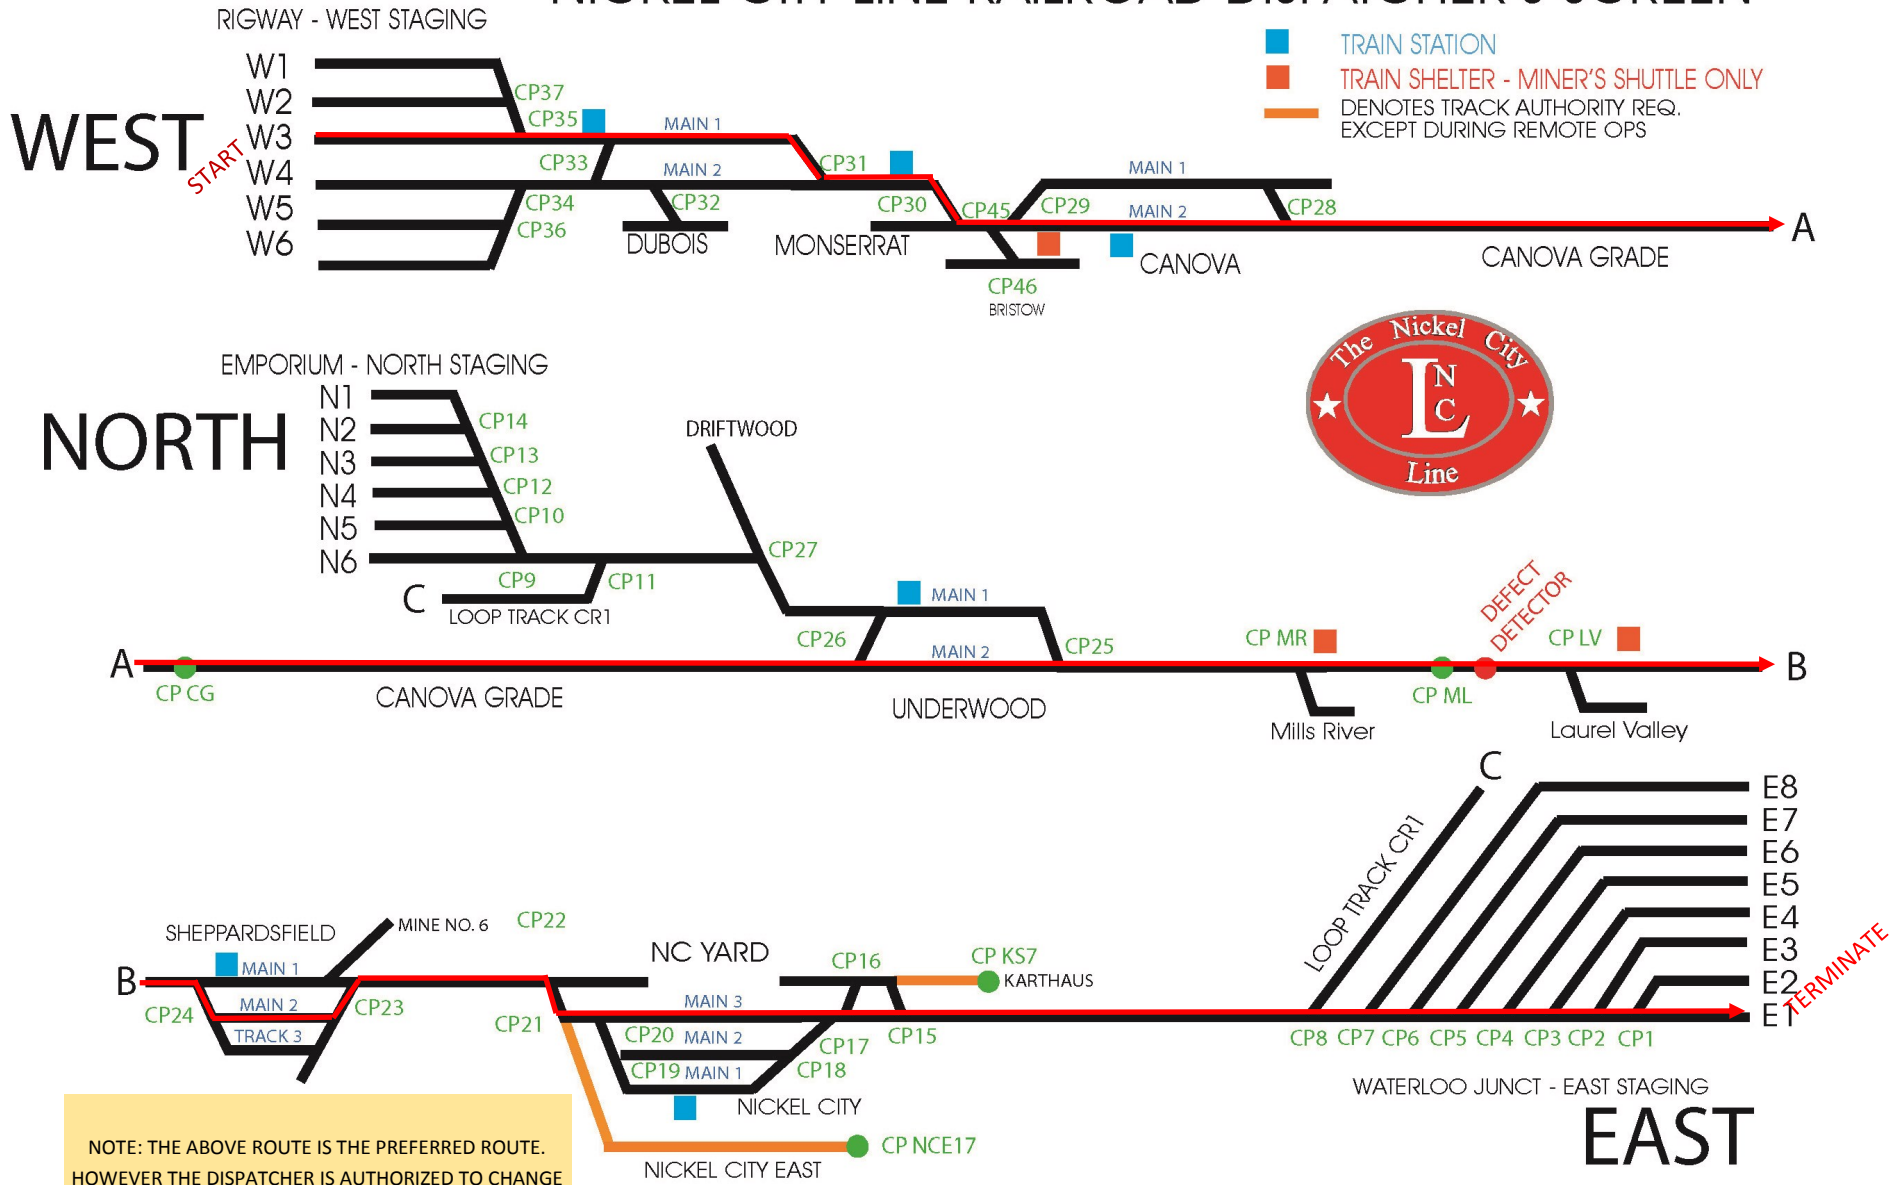

TRAIN ROUTE FOR TRAIN: PRR CE2 PRR FAST FREIGHT EAST - NO STOPS

NICKEL CITY LINE RAILROAD DISPATCHER'S SCREEN

NOTE: THE ABOVE ROUTE IS THE PREFERRED ROUTE. HOWEVER THE DISPATCHER IS AUTHORIZED TO CHANGE THE ROUTE IN ORDER TO FACILITATE IMPROVED TRAIN MOVEMENTS BASED ON EXISTING CONDITIONS.

X = CAR SETOUTS/PICKUPS S = STATION STOP