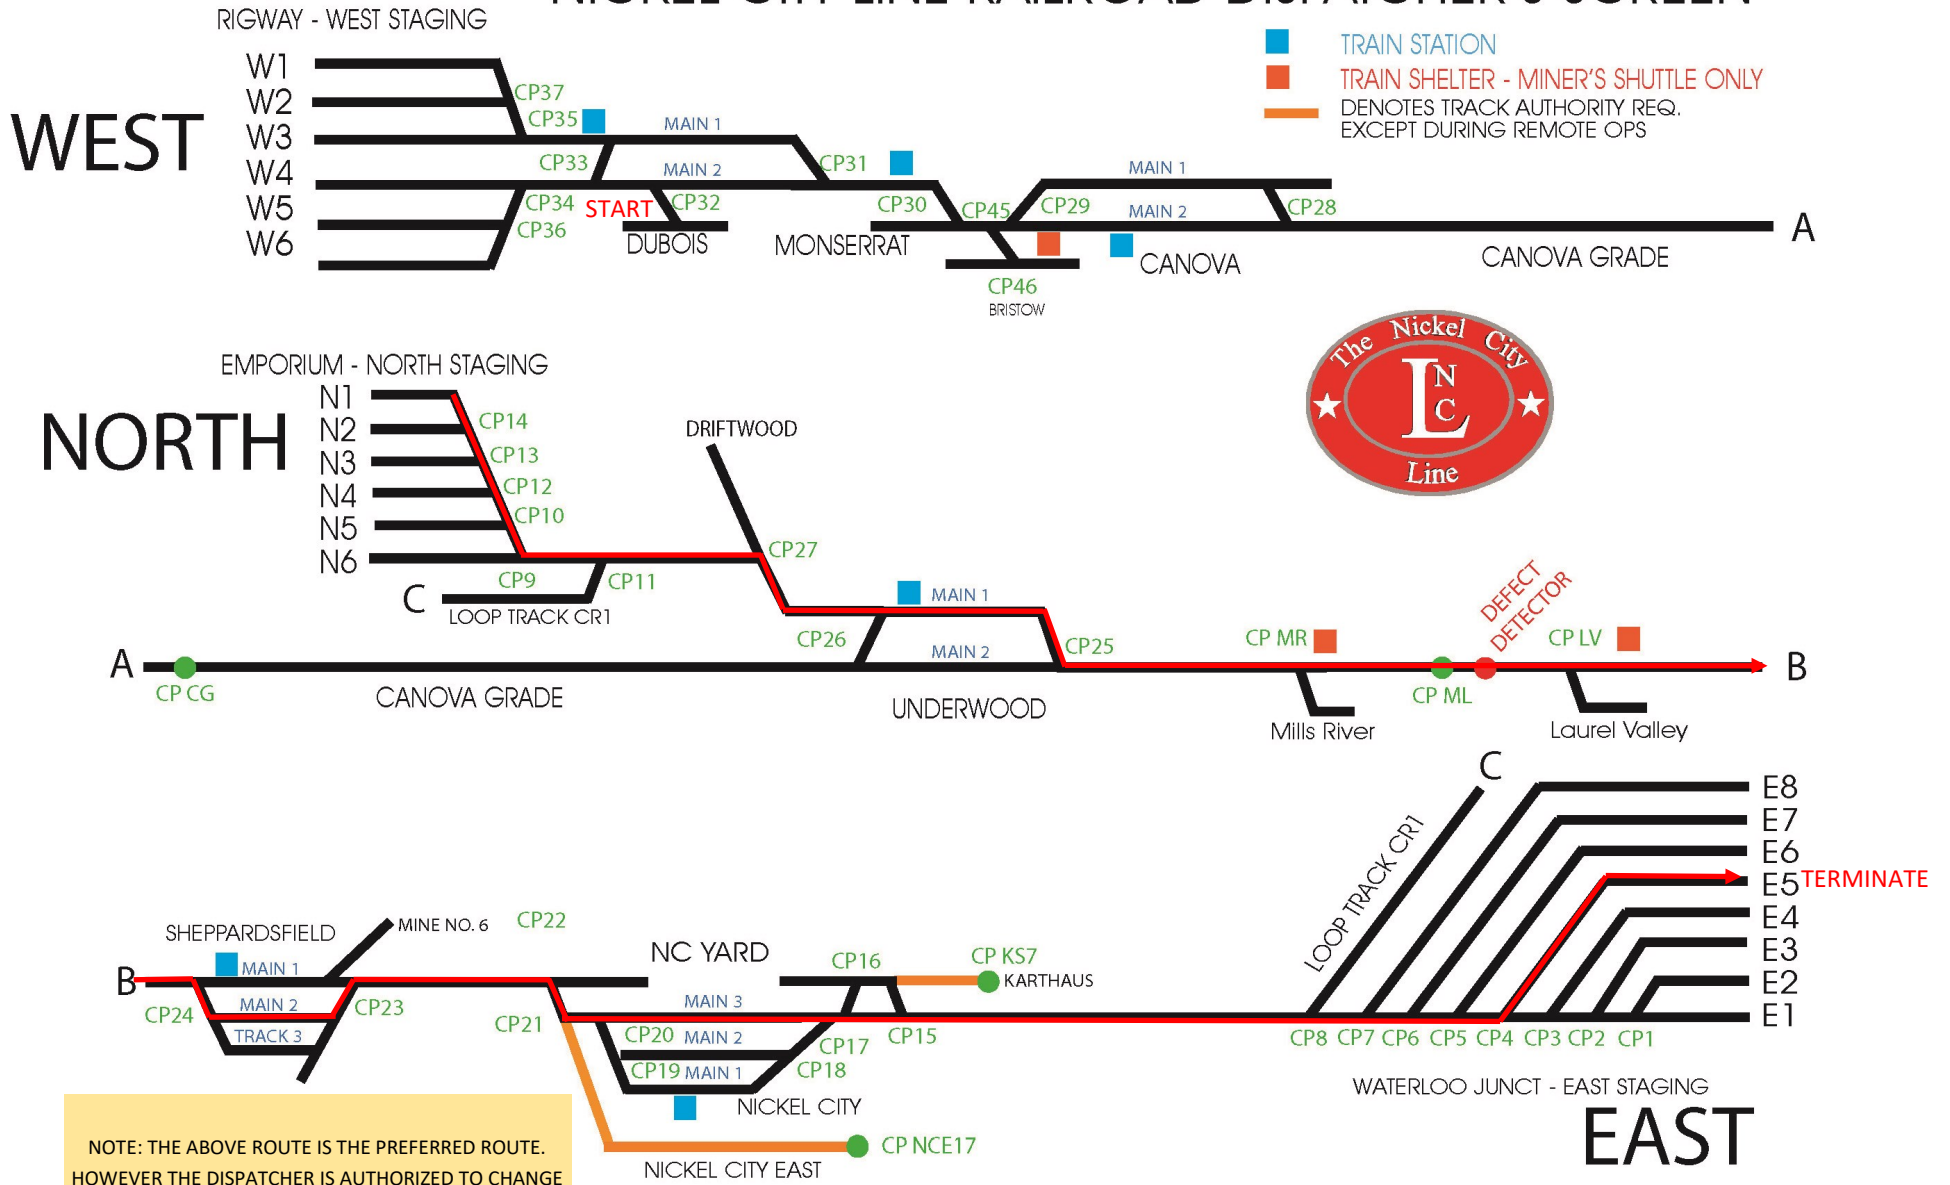

TRAIN ROUTE FOR TRAIN: PRR EC-8 - PRR HARRISBURG COAL EAST

NICKEL CITY LINE RAILROAD DISPATCHER'S SCREEN

NOTE: THE ABOVE ROUTE IS THE PREFERRED ROUTE. HOWEVER THE DISPATCHER IS AUTHORIZED TO CHANGE THE ROUTE IN ORDER TO FACILITATE IMPROVED TRAIN MOVEMENTS BASED ON EXISTING CONDITIONS.

X = CAR SETOUTS/PICKUPS S = STATION STOP