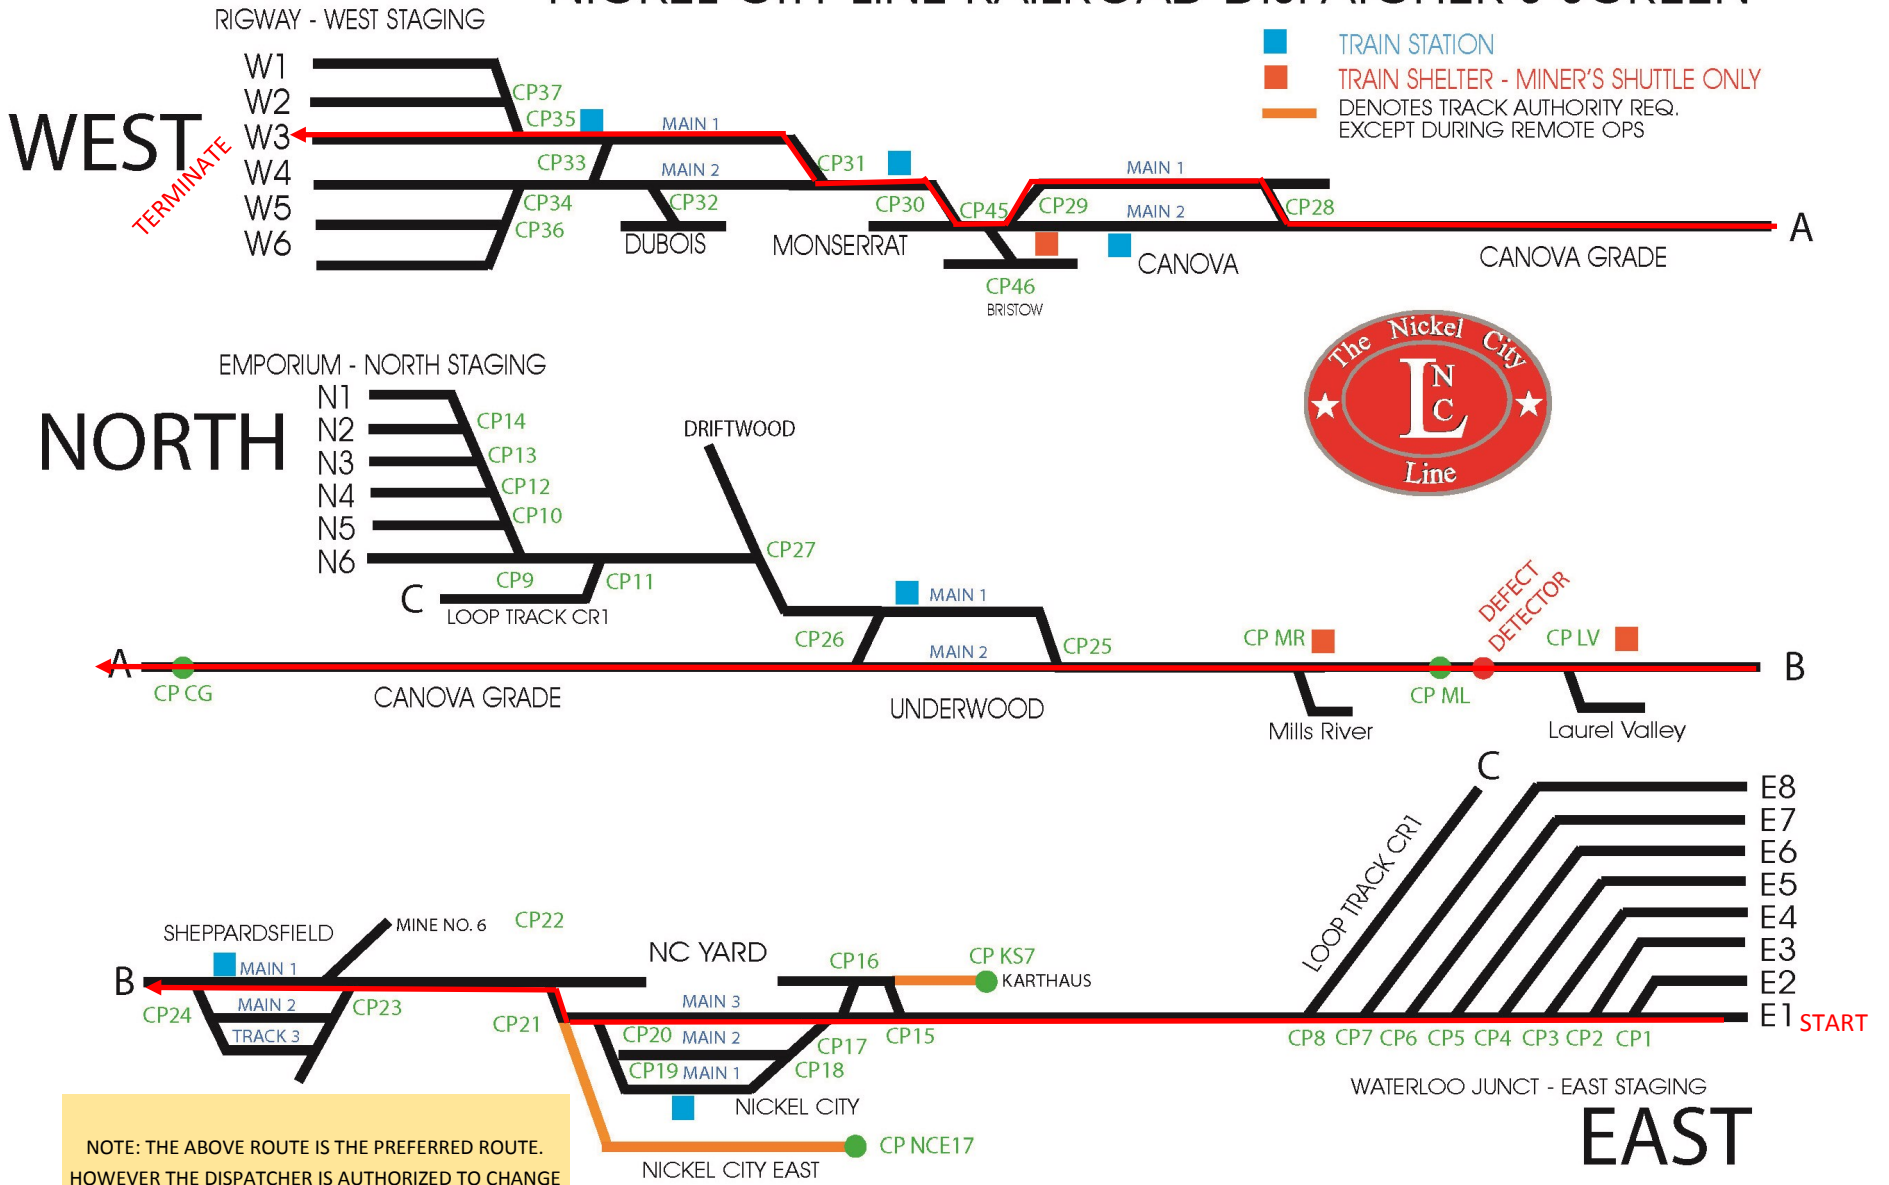

TRAIN ROUTE FOR TRAIN: PRR EC-9 - PRR FAST FREIGHT WEST - NO STOPS

NICKEL CITY LINE RAILROAD DISPATCHER'S SCREEN

NOTE: THE ABOVE ROUTE IS THE PREFERRED ROUTE. HOWEVER THE DISPATCHER IS AUTHORIZED TO CHANGE THE ROUTE IN ORDER TO FACILITATE IMPROVED TRAIN MOVEMENTS BASED ON EXISTING CONDITIONS.

X = CAR SETOUTS/PICKUPS S = STATION STOP