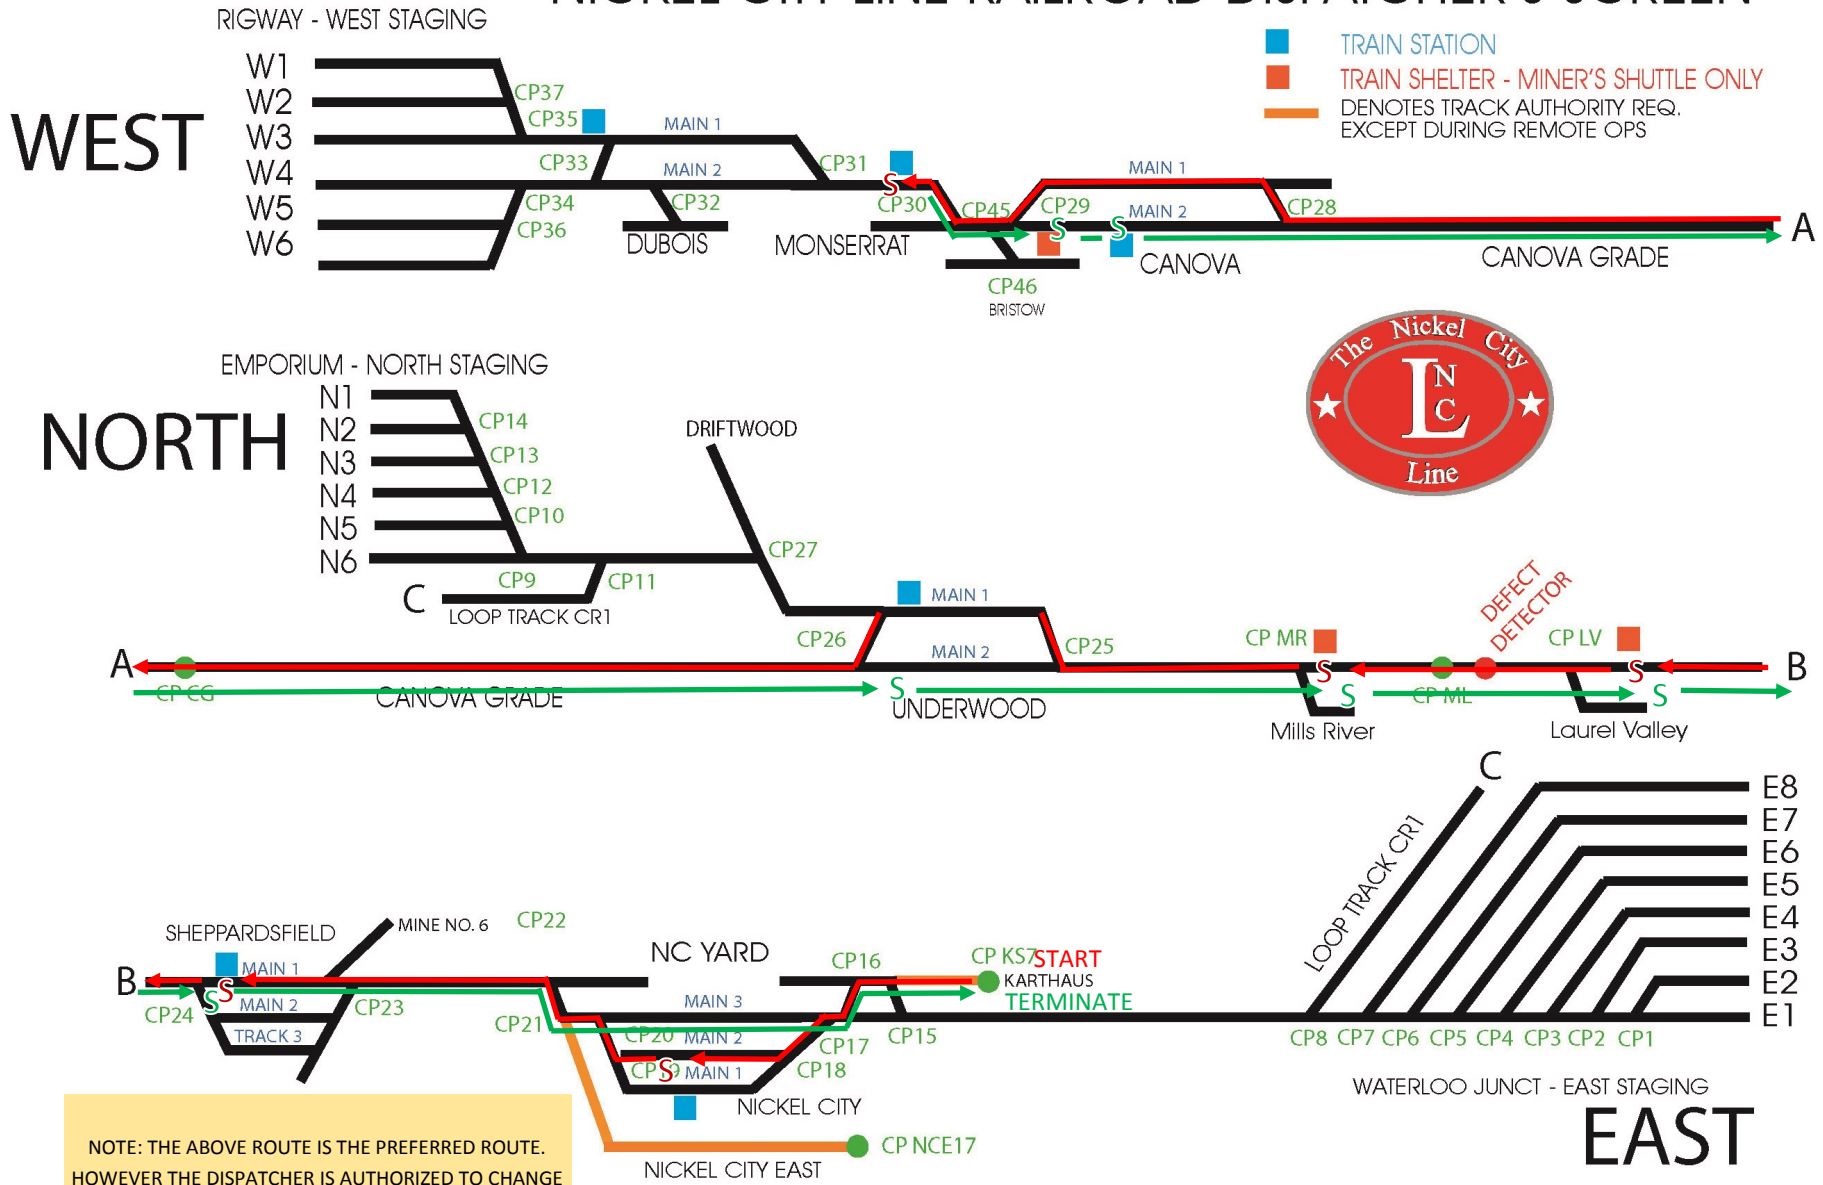

TRAIN ROUTE FOR TRAIN: MS 11 NCL MINER'S SHUTTLE EVENING SERVICE

NICKEL CITY LINE RAILROAD DISPATCHER'S SCREEN

NOTE: THE ABOVE ROUTE IS THE PREFERRED ROUTE. HOWEVER THE DISPATCHER IS AUTHORIZED TO CHANGE THE ROUTE IN ORDER TO FACILITATE IMPROVED TRAIN MOVEMENTS BASED ON EXISTING CONDITIONS.

X = CAR SETOUTS/PICKUPS S = STATION STOP