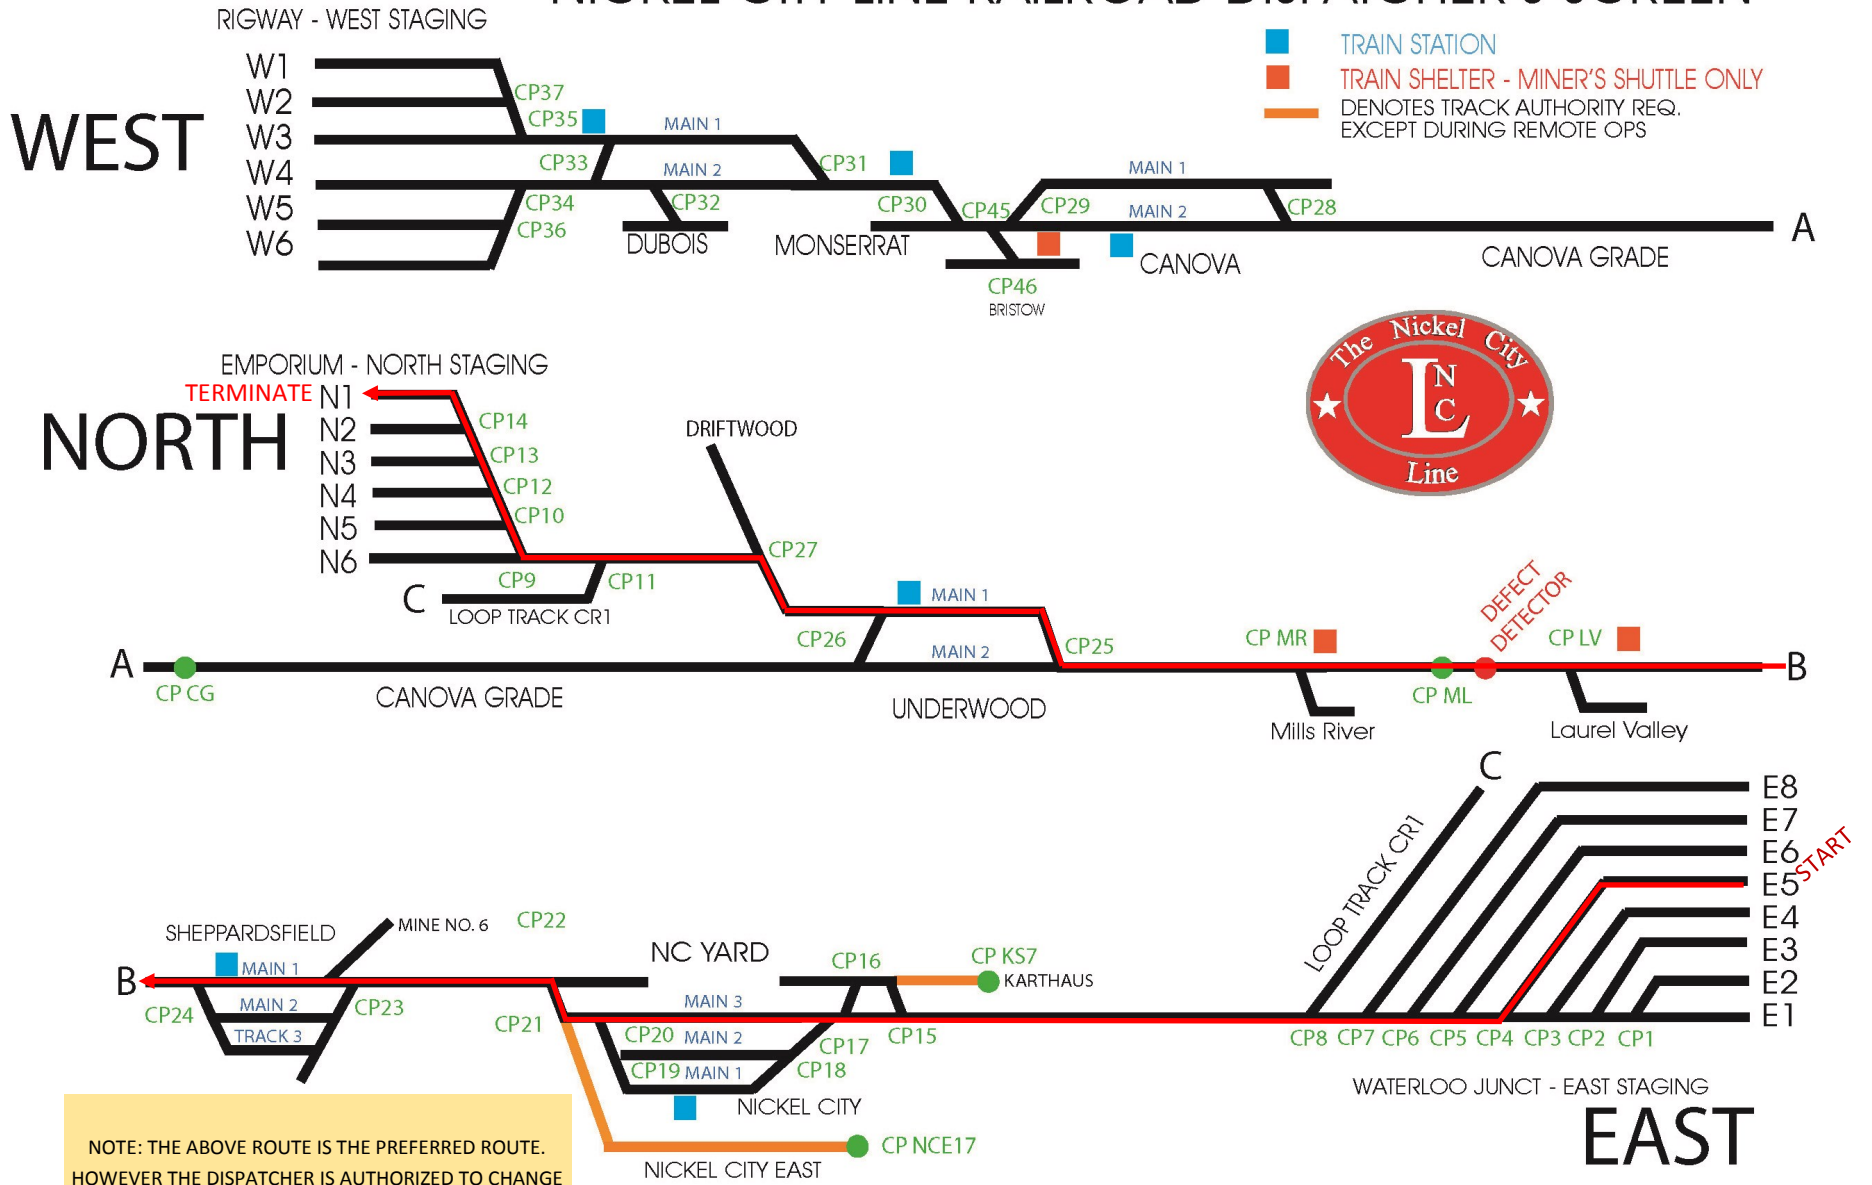

TRAIN ROUTE FOR TRAIN: X405 COAL - NO STOPS

NICKEL CITY LINE RAILROAD DISPATCHER'S SCREEN

NOTE: THE ABOVE ROUTE IS THE PREFERRED ROUTE. HOWEVER THE DISPATCHER IS AUTHORIZED TO CHANGE THE ROUTE IN ORDER TO FACILITATE IMPROVED TRAIN MOVEMENTS BASED ON EXISTING CONDITIONS.

X = CAR SETOUTS/PICKUPS S = STATION STOP