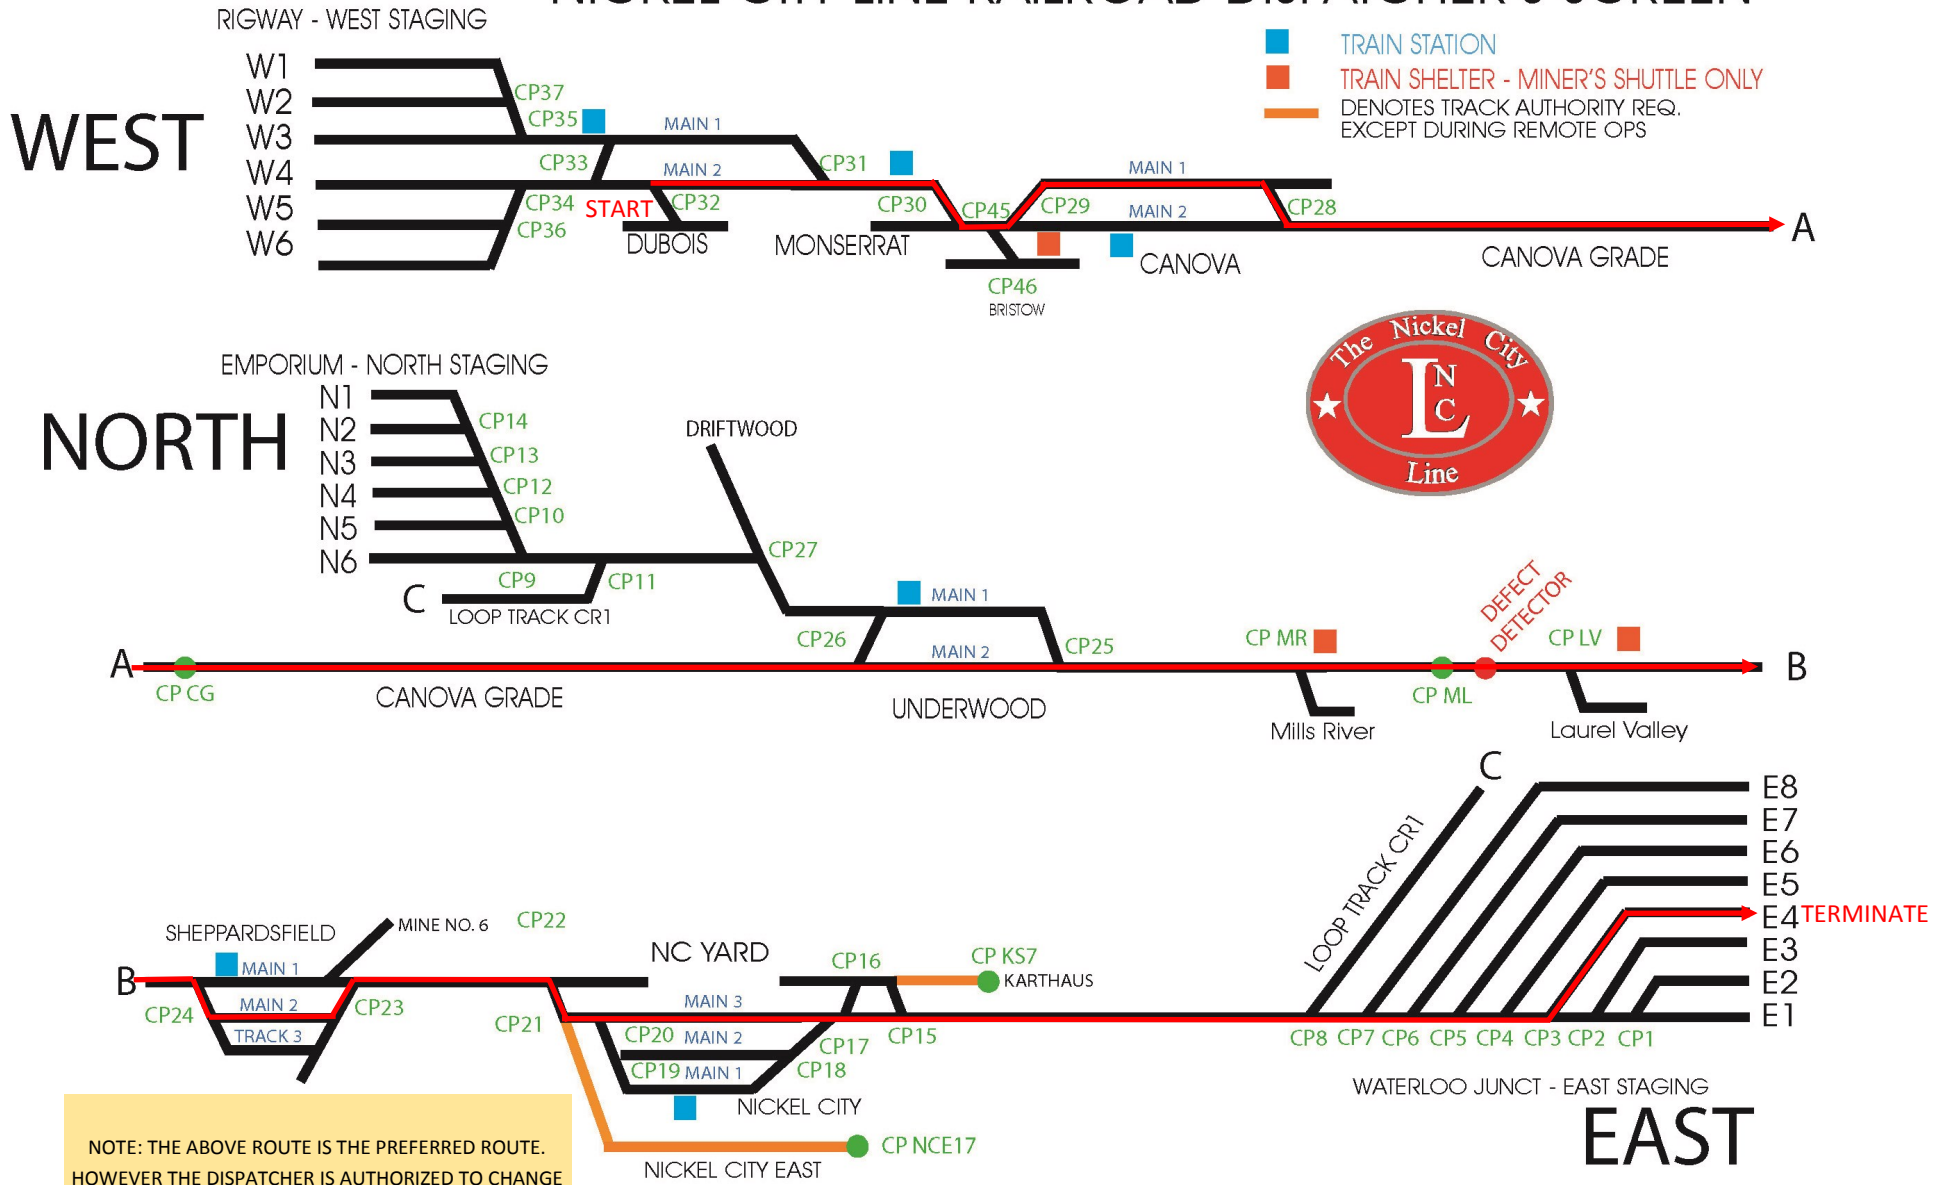

# TRAIN ROUTE FOR TRAIN: X408 - BALTIMORE COAL EAST

## NICKEL CITY LINE RAILROAD DISPATCHER'S SCREEN

NOTE: THE ABOVE ROUTE IS THE PREFERRED ROUTE. HOWEVER THE DISPATCHER IS AUTHORIZED TO CHANGE THE ROUTE IN ORDER TO FACILITATE IMPROVED TRAIN MOVEMENTS BASED ON EXISTING CONDITIONS.

X = CAR SETOUTS/PICKUPS S = STATION STOP