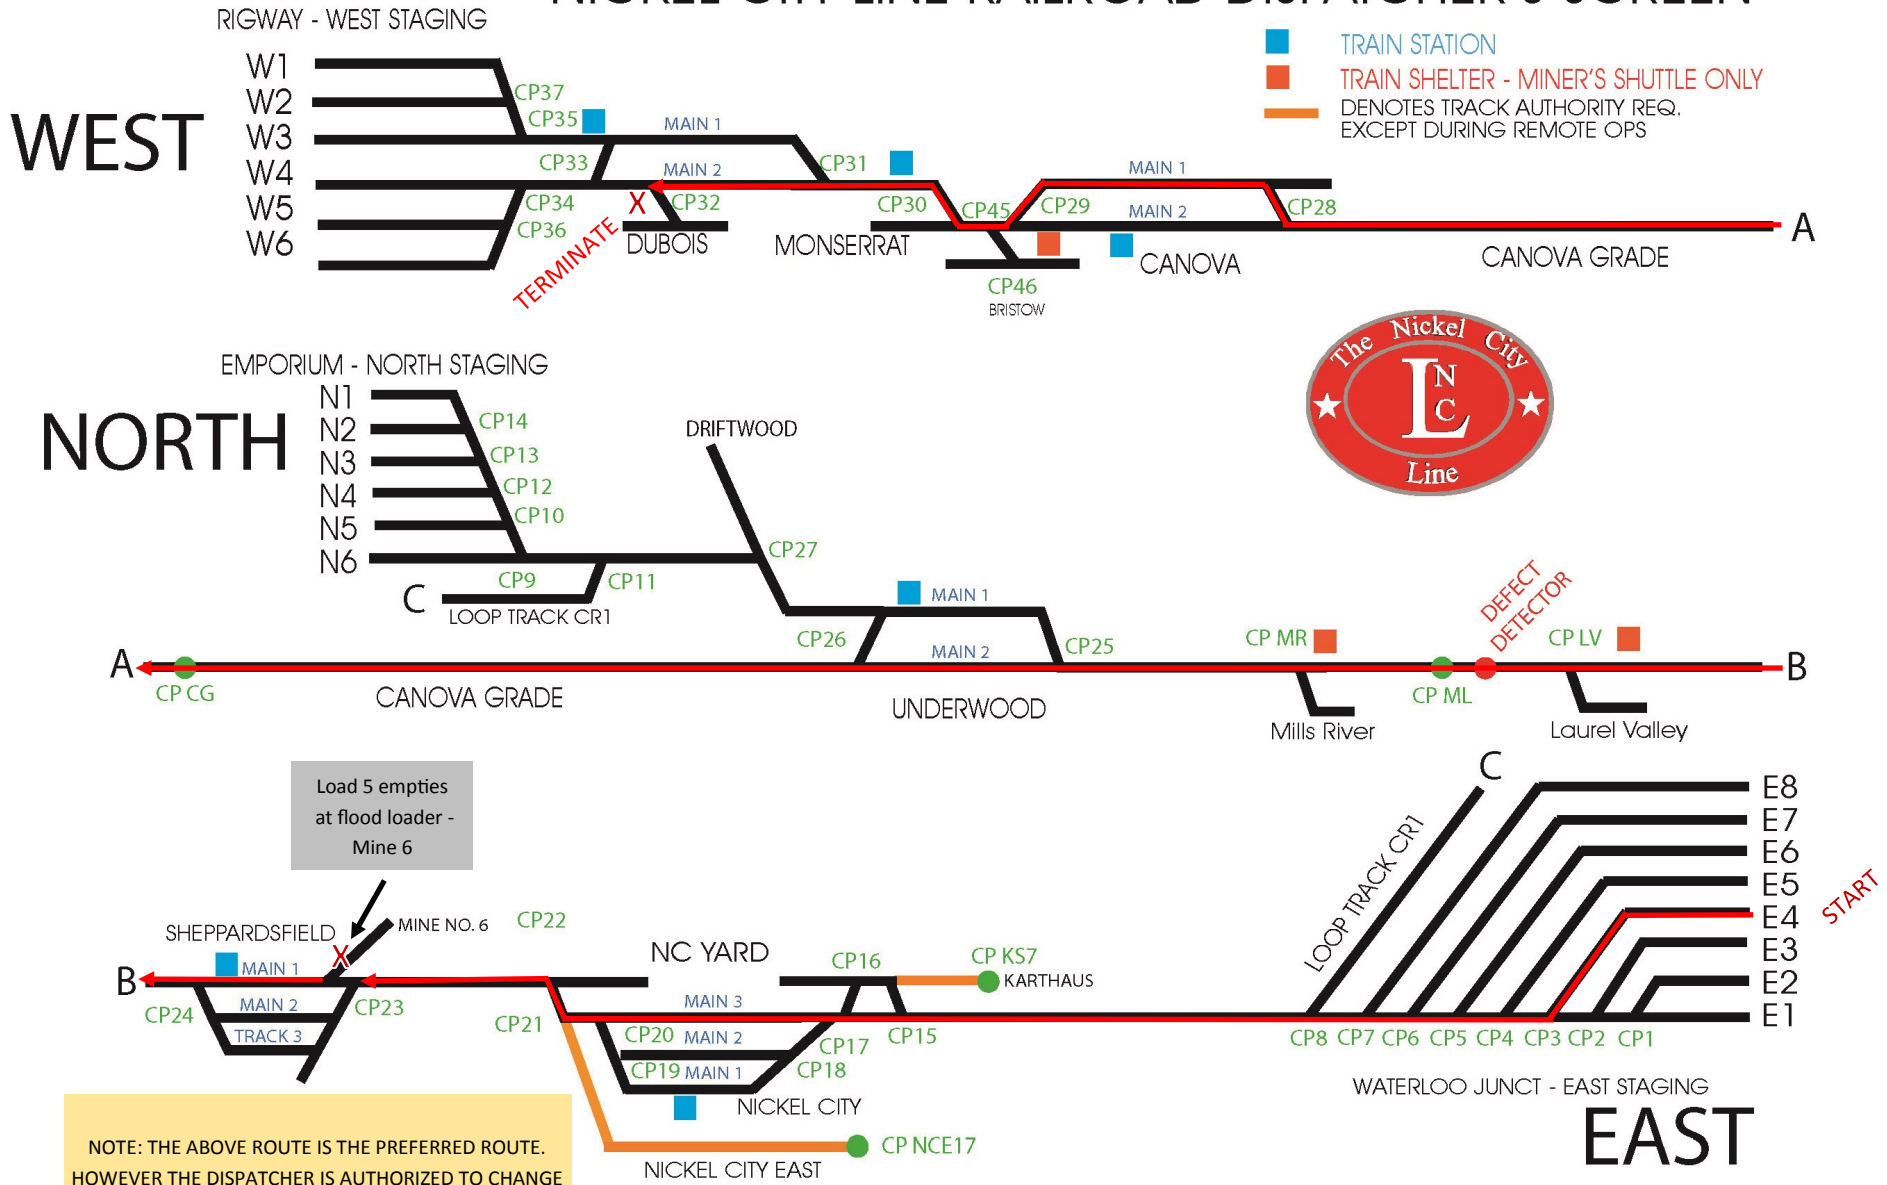

TRAIN ROUTE FOR TRAIN: NCL X409 - COAL

NICKEL CITY LINE RAILROAD DISPATCHER'S SCREEN

NOTE: THE ABOVE ROUTE IS THE PREFERRED ROUTE. HOWEVER THE DISPATCHER IS AUTHORIZED TO CHANGE THE ROUTE IN ORDER TO FACILITATE IMPROVED TRAIN MOVEMENTS BASED ON EXISTING CONDITIONS.

X = CAR SETOUTS/PICKUPS S = STATION STOP