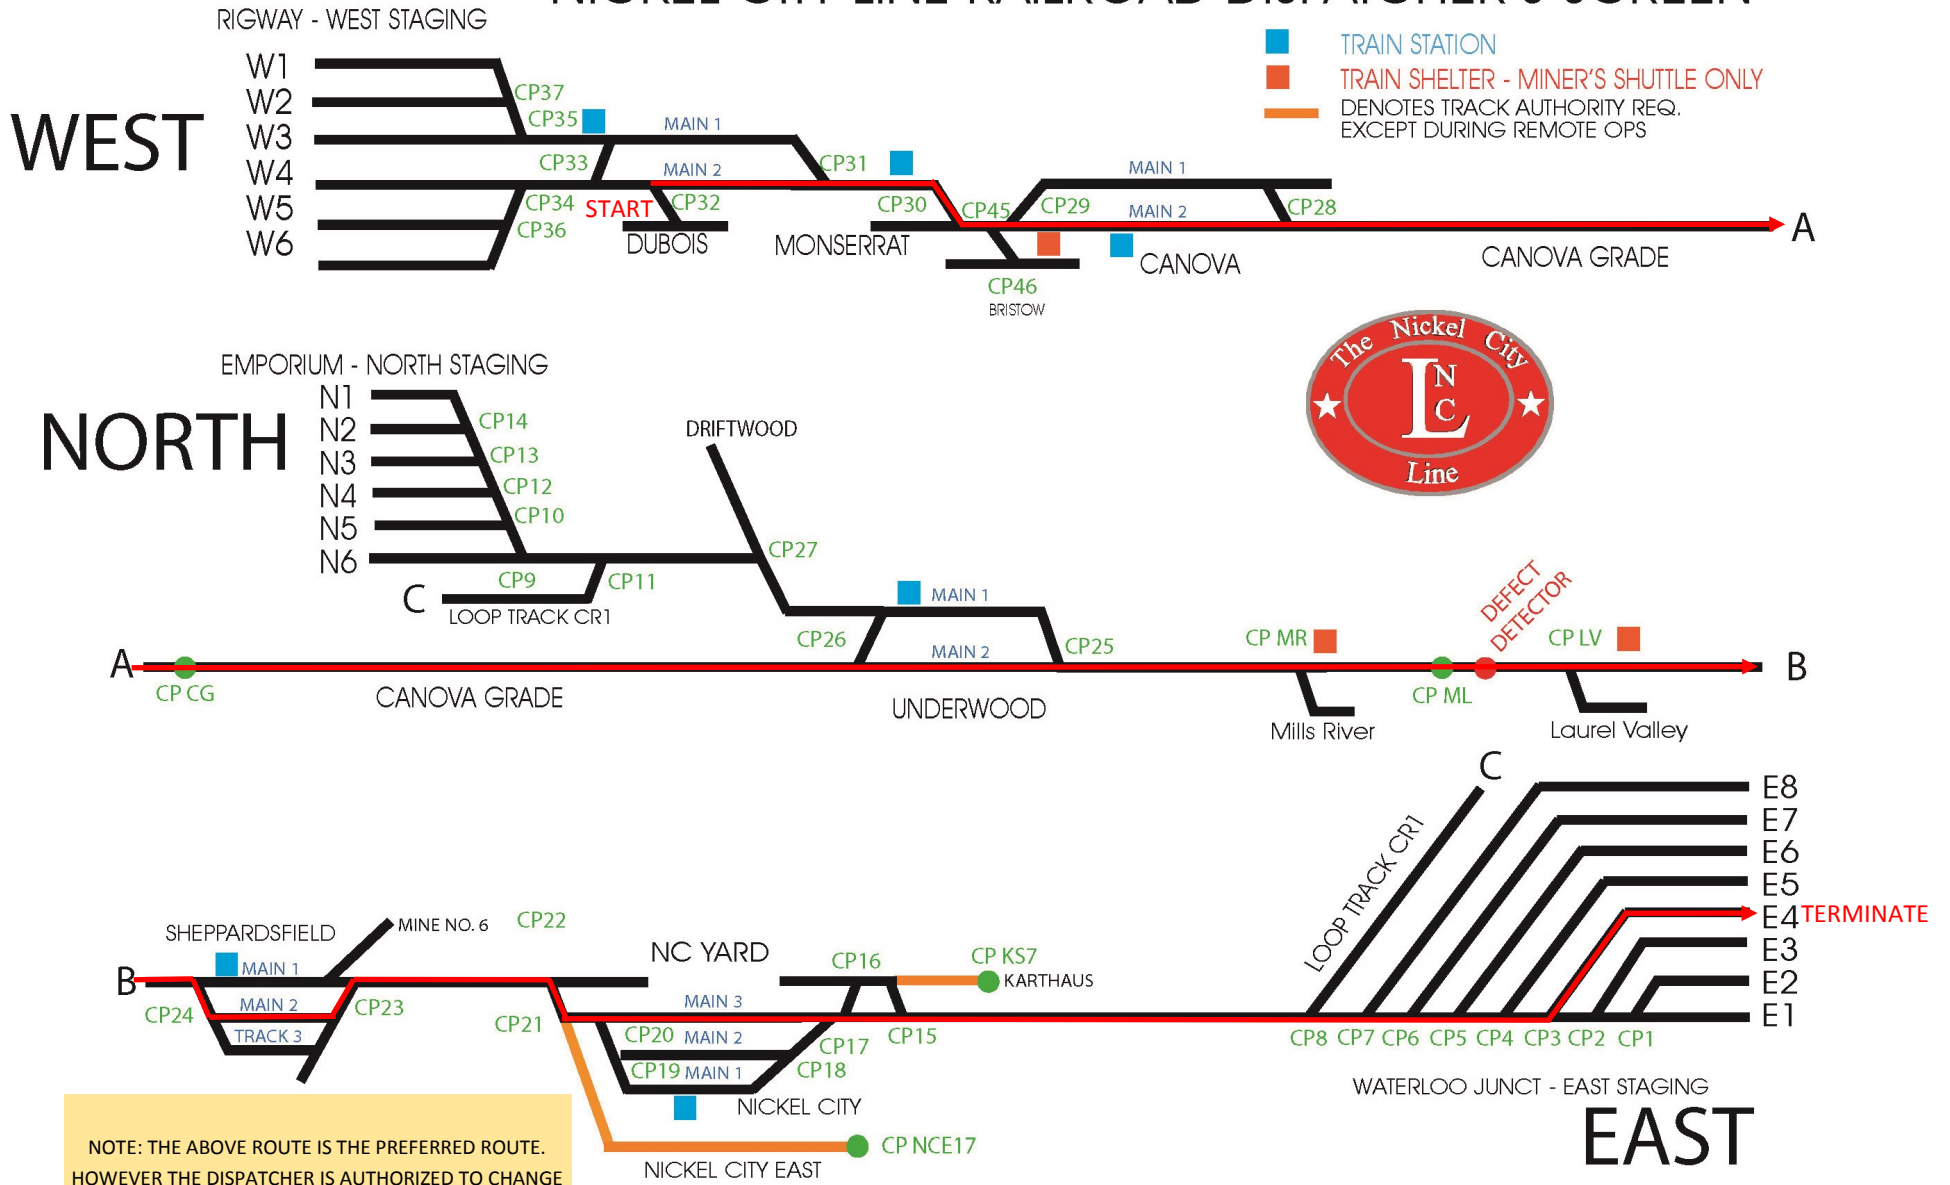

TRAIN ROUTE FOR TRAIN: X410 - HARRISBURG COAL EAST

NICKEL CITY LINE RAILROAD DISPATCHER'S SCREEN

NOTE: THE ABOVE ROUTE IS THE PREFERRED ROUTE. HOWEVER THE DISPATCHER IS AUTHORIZED TO CHANGE THE ROUTE IN ORDER TO FACILITATE IMPROVED TRAIN MOVEMENTS BASED ON EXISTING CONDITIONS.

X = CAR SETOUTS/PICKUPS S = STATION STOP