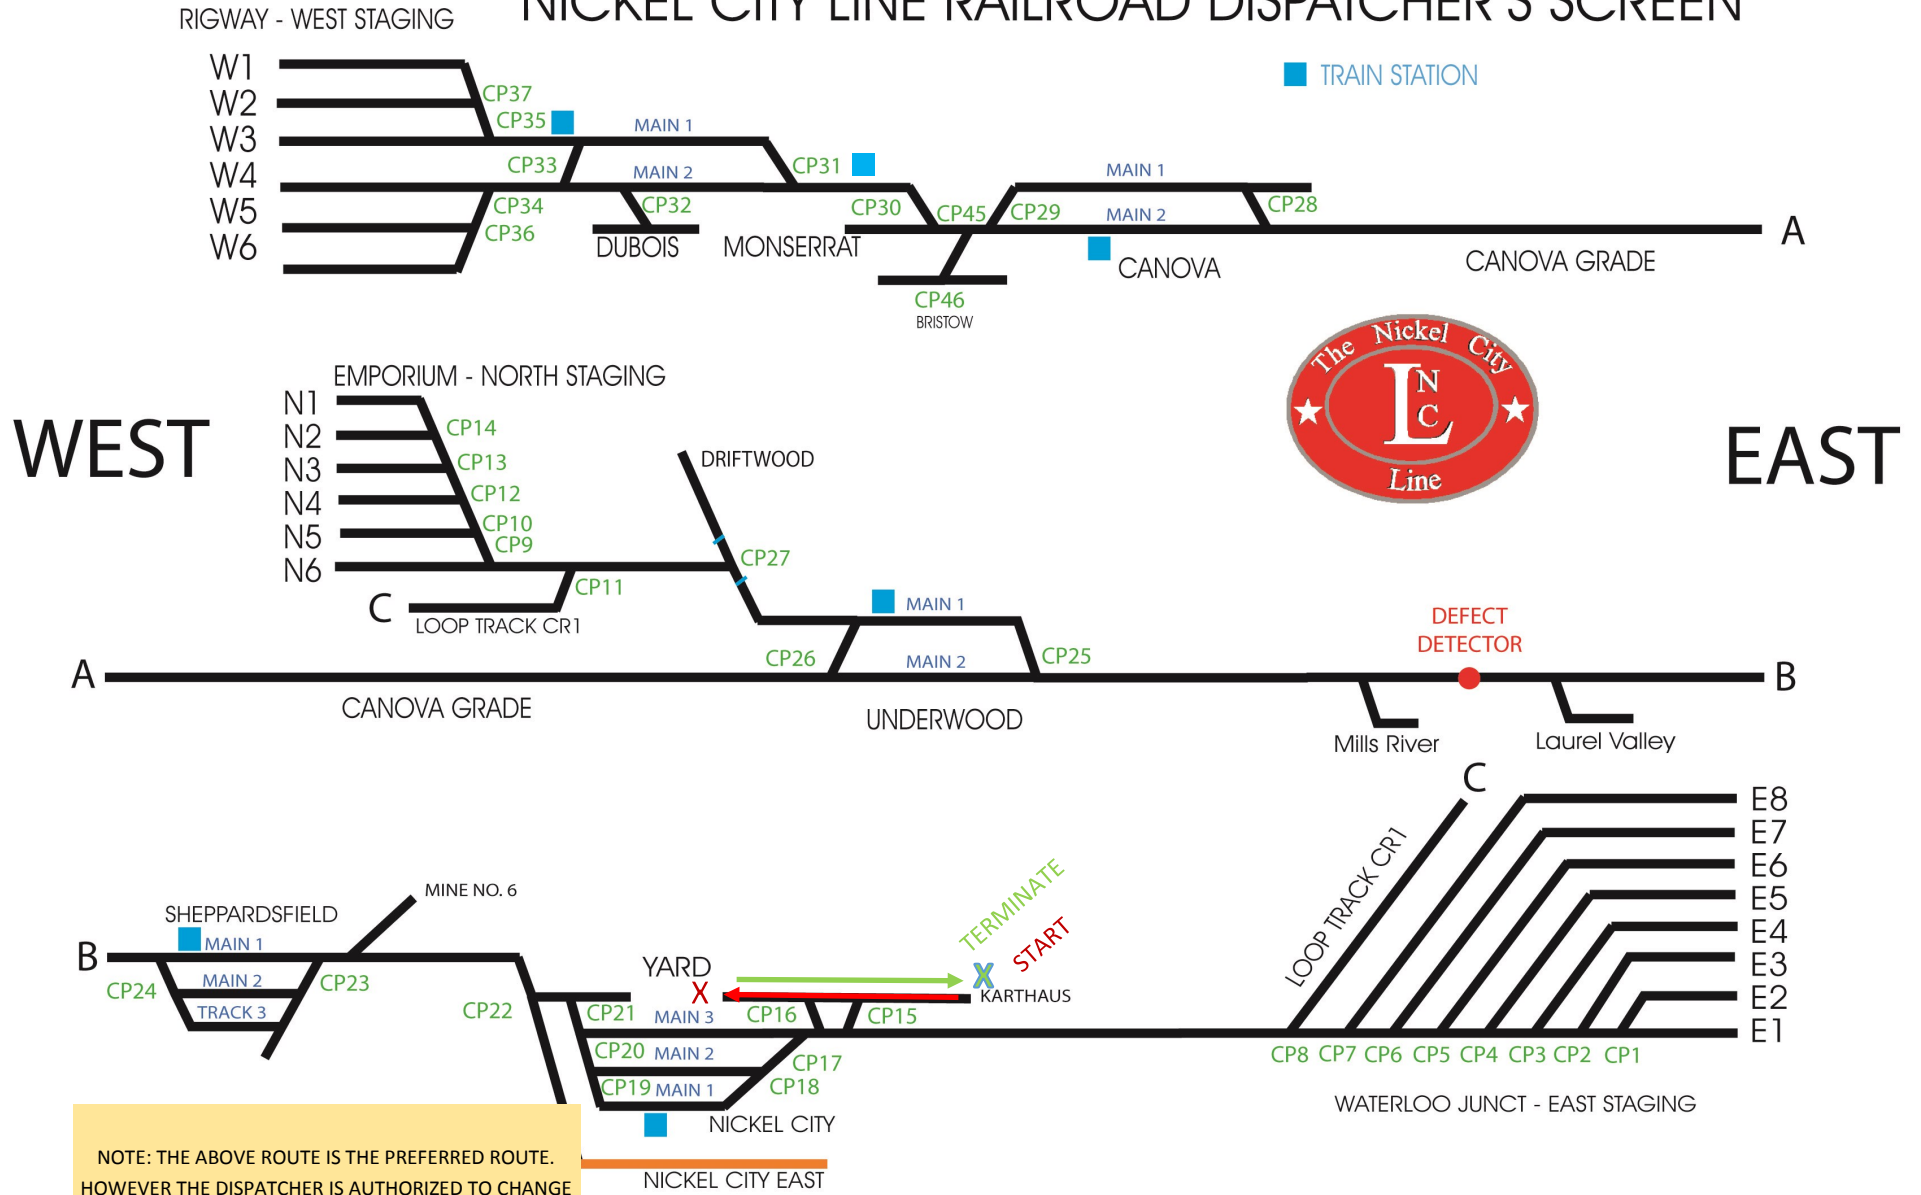

TRAIN ROUTE FOR TRAIN: X413 X414 KARTHAUS - NICKEL CITY COAL RUN

NICKEL CITY LINE RAILROAD DISPATCHER'S SCREEN

NOTE: THE ABOVE ROUTE IS THE PREFERRED ROUTE. HOWEVER THE DISPATCHER IS AUTHORIZED TO CHANGE THE ROUTE IN ORDER TO FACILITATE IMPROVED TRAIN MOVEMENTS BASED ON EXISTING CONDITIONS.

X = CAR SETOUTS/PICKUPS S = STATION STOP