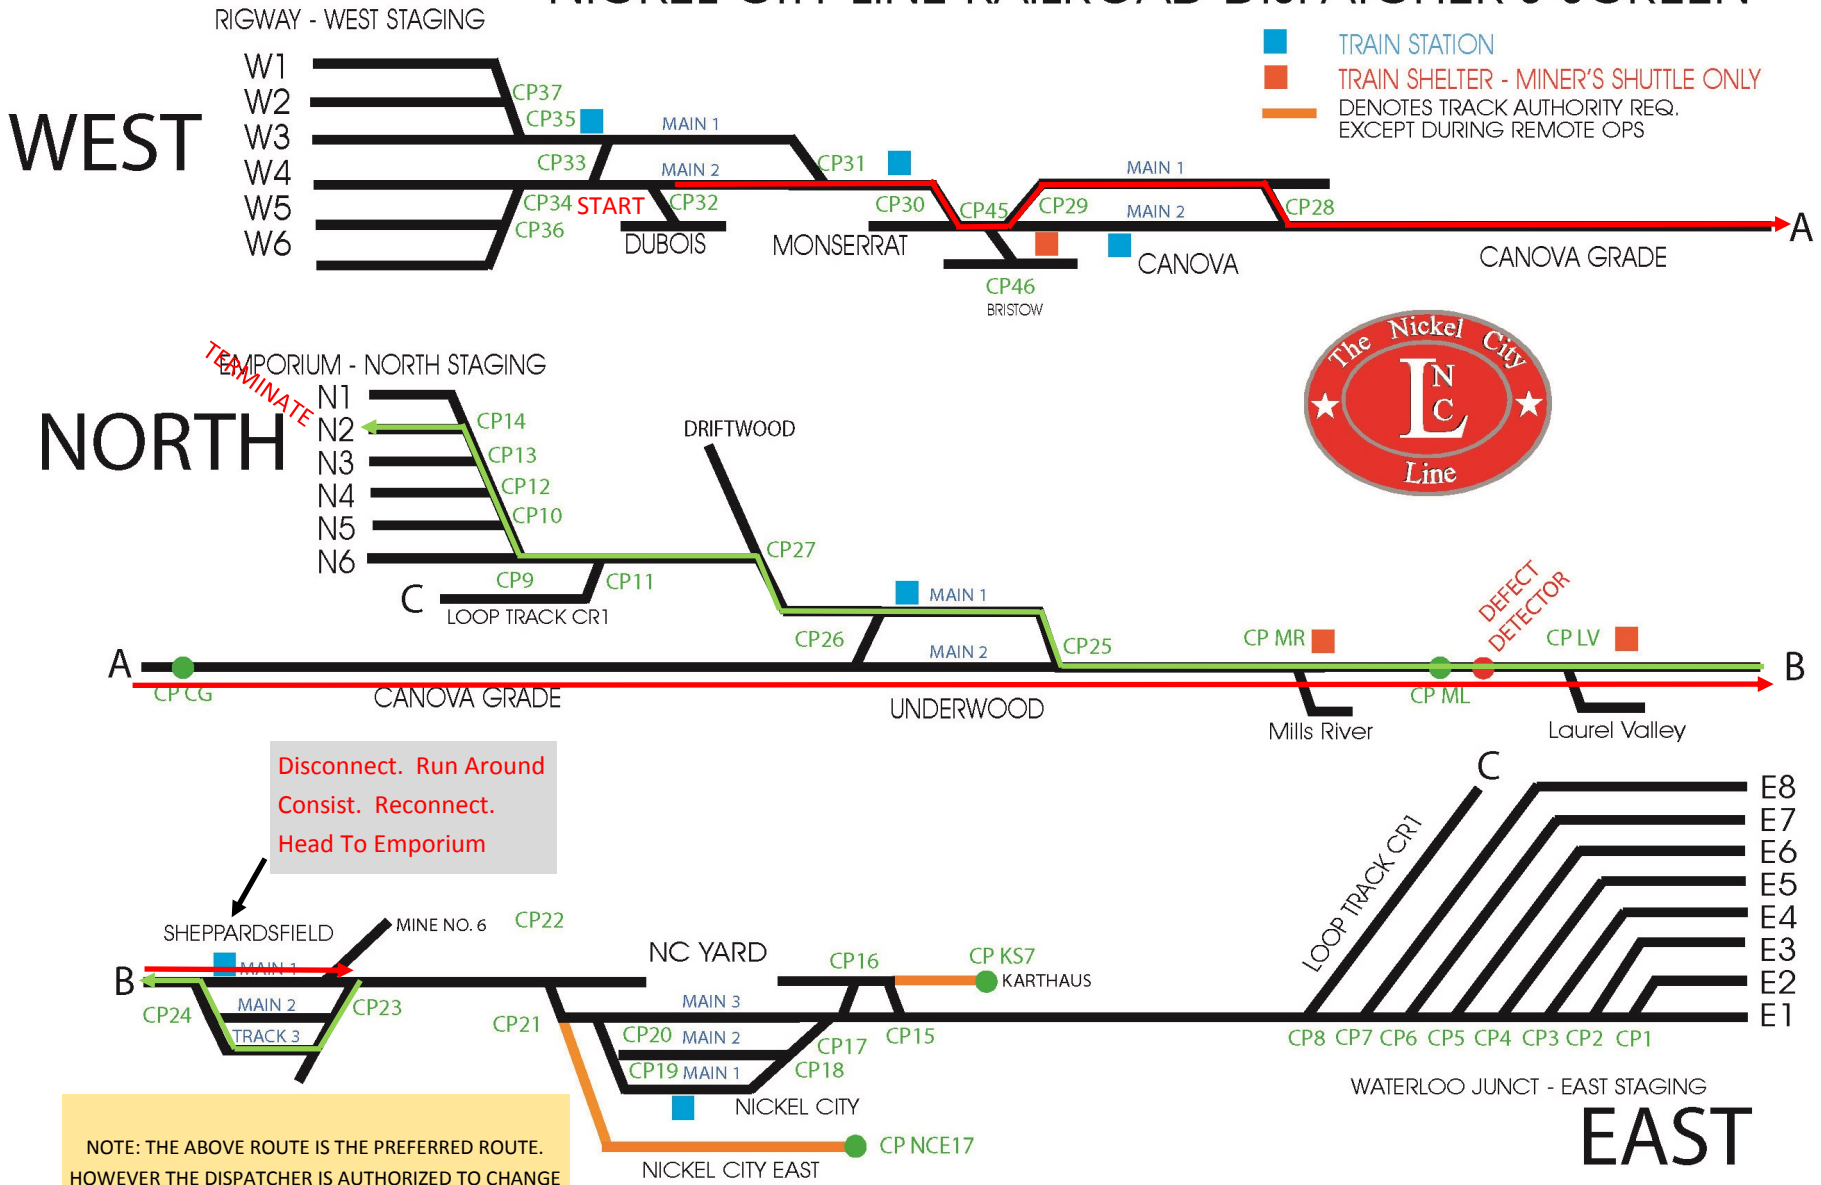

TRAIN ROUTE FOR TRAIN: X424R - EVENING COAL EAST

NICKEL CITY LINE RAILROAD DISPATCHER'S SCREEN

Disconnect. Run Around
 Consist. Reconnect.
 Head To Emporium

NOTE: THE ABOVE ROUTE IS THE PREFERRED ROUTE. HOWEVER THE DISPATCHER IS AUTHORIZED TO CHANGE THE ROUTE IN ORDER TO FACILITATE IMPROVED TRAIN MOVEMENTS BASED ON EXISTING CONDITIONS.

X = CAR SETOUTS/PICKUPS S = STATION STOP