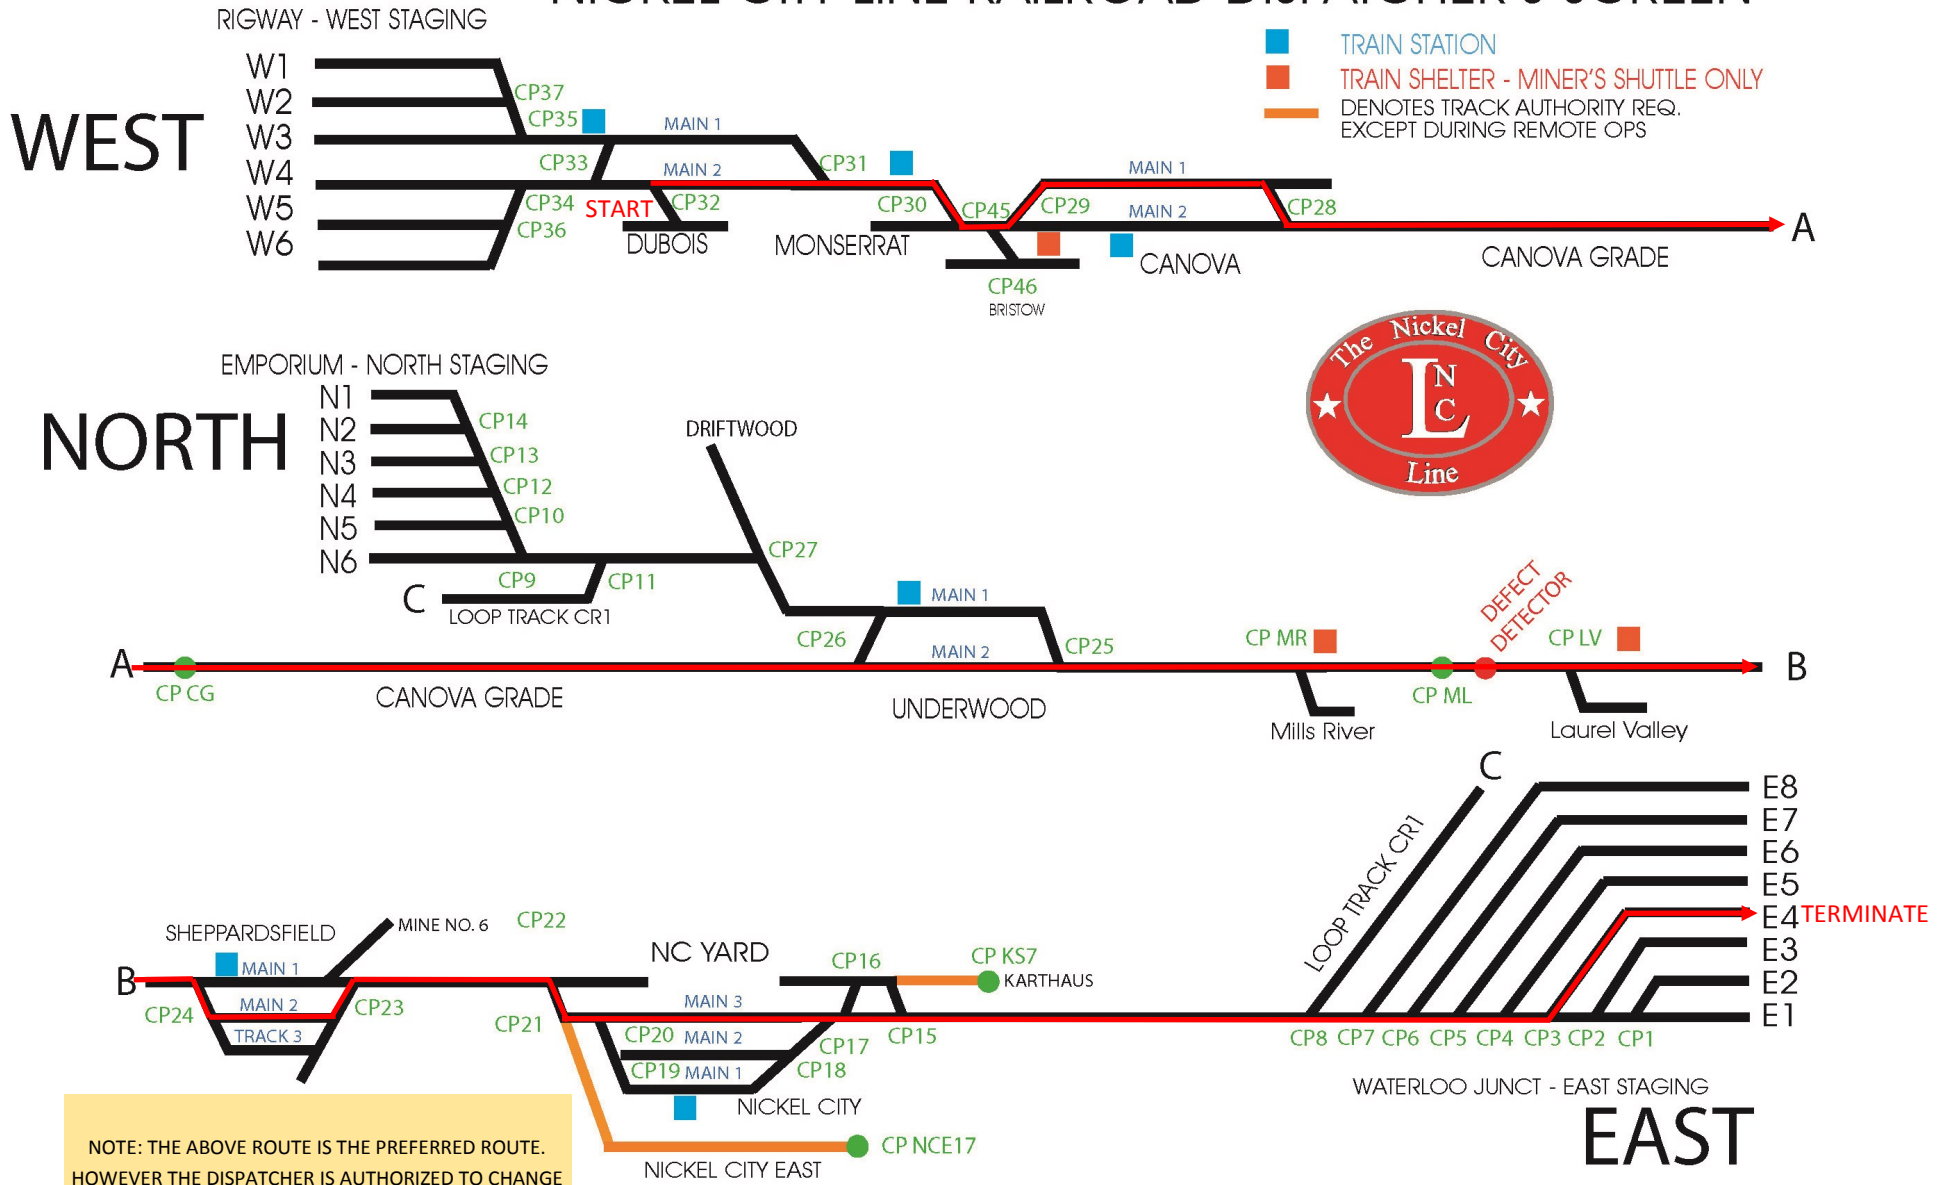

TRAIN ROUTE FOR TRAIN: X426 - HARRISBURG COAL EAST

NICKEL CITY LINE RAILROAD DISPATCHER'S SCREEN

NOTE: THE ABOVE ROUTE IS THE PREFERRED ROUTE. HOWEVER THE DISPATCHER IS AUTHORIZED TO CHANGE THE ROUTE IN ORDER TO FACILITATE IMPROVED TRAIN MOVEMENTS BASED ON EXISTING CONDITIONS.

X = CAR SETOUTS/PICKUPS S = STATION STOP