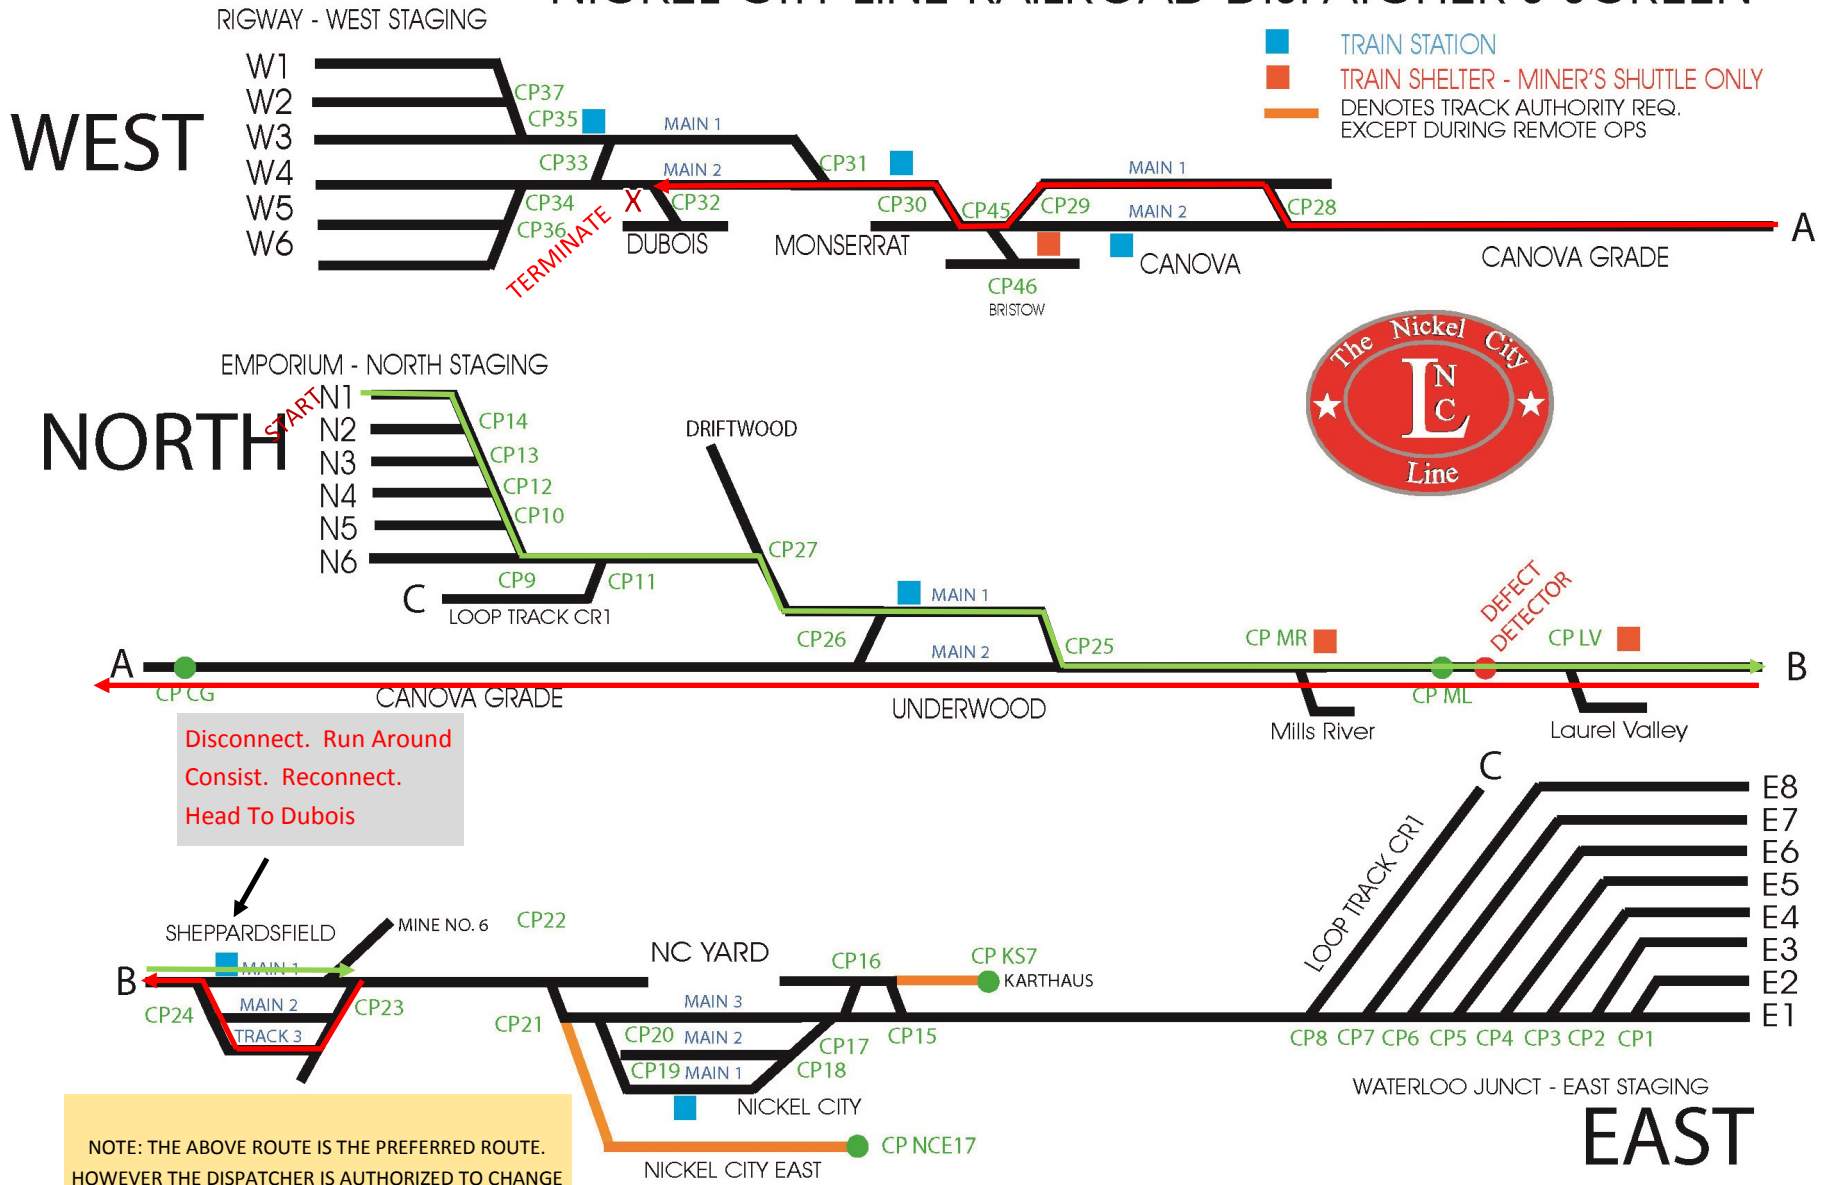

# TRAIN ROUTE FOR TRAIN: NCL X427R - COAL

## NICKEL CITY LINE RAILROAD DISPATCHER'S SCREEN

Disconnect. Run Around  
 Consist. Reconnect.  
 Head To Dubois

NOTE: THE ABOVE ROUTE IS THE PREFERRED ROUTE. HOWEVER THE DISPATCHER IS AUTHORIZED TO CHANGE THE ROUTE IN ORDER TO FACILITATE IMPROVED TRAIN MOVEMENTS BASED ON EXISTING CONDITIONS.

X = CAR SETOUTS/PICKUPS S = STATION STOP