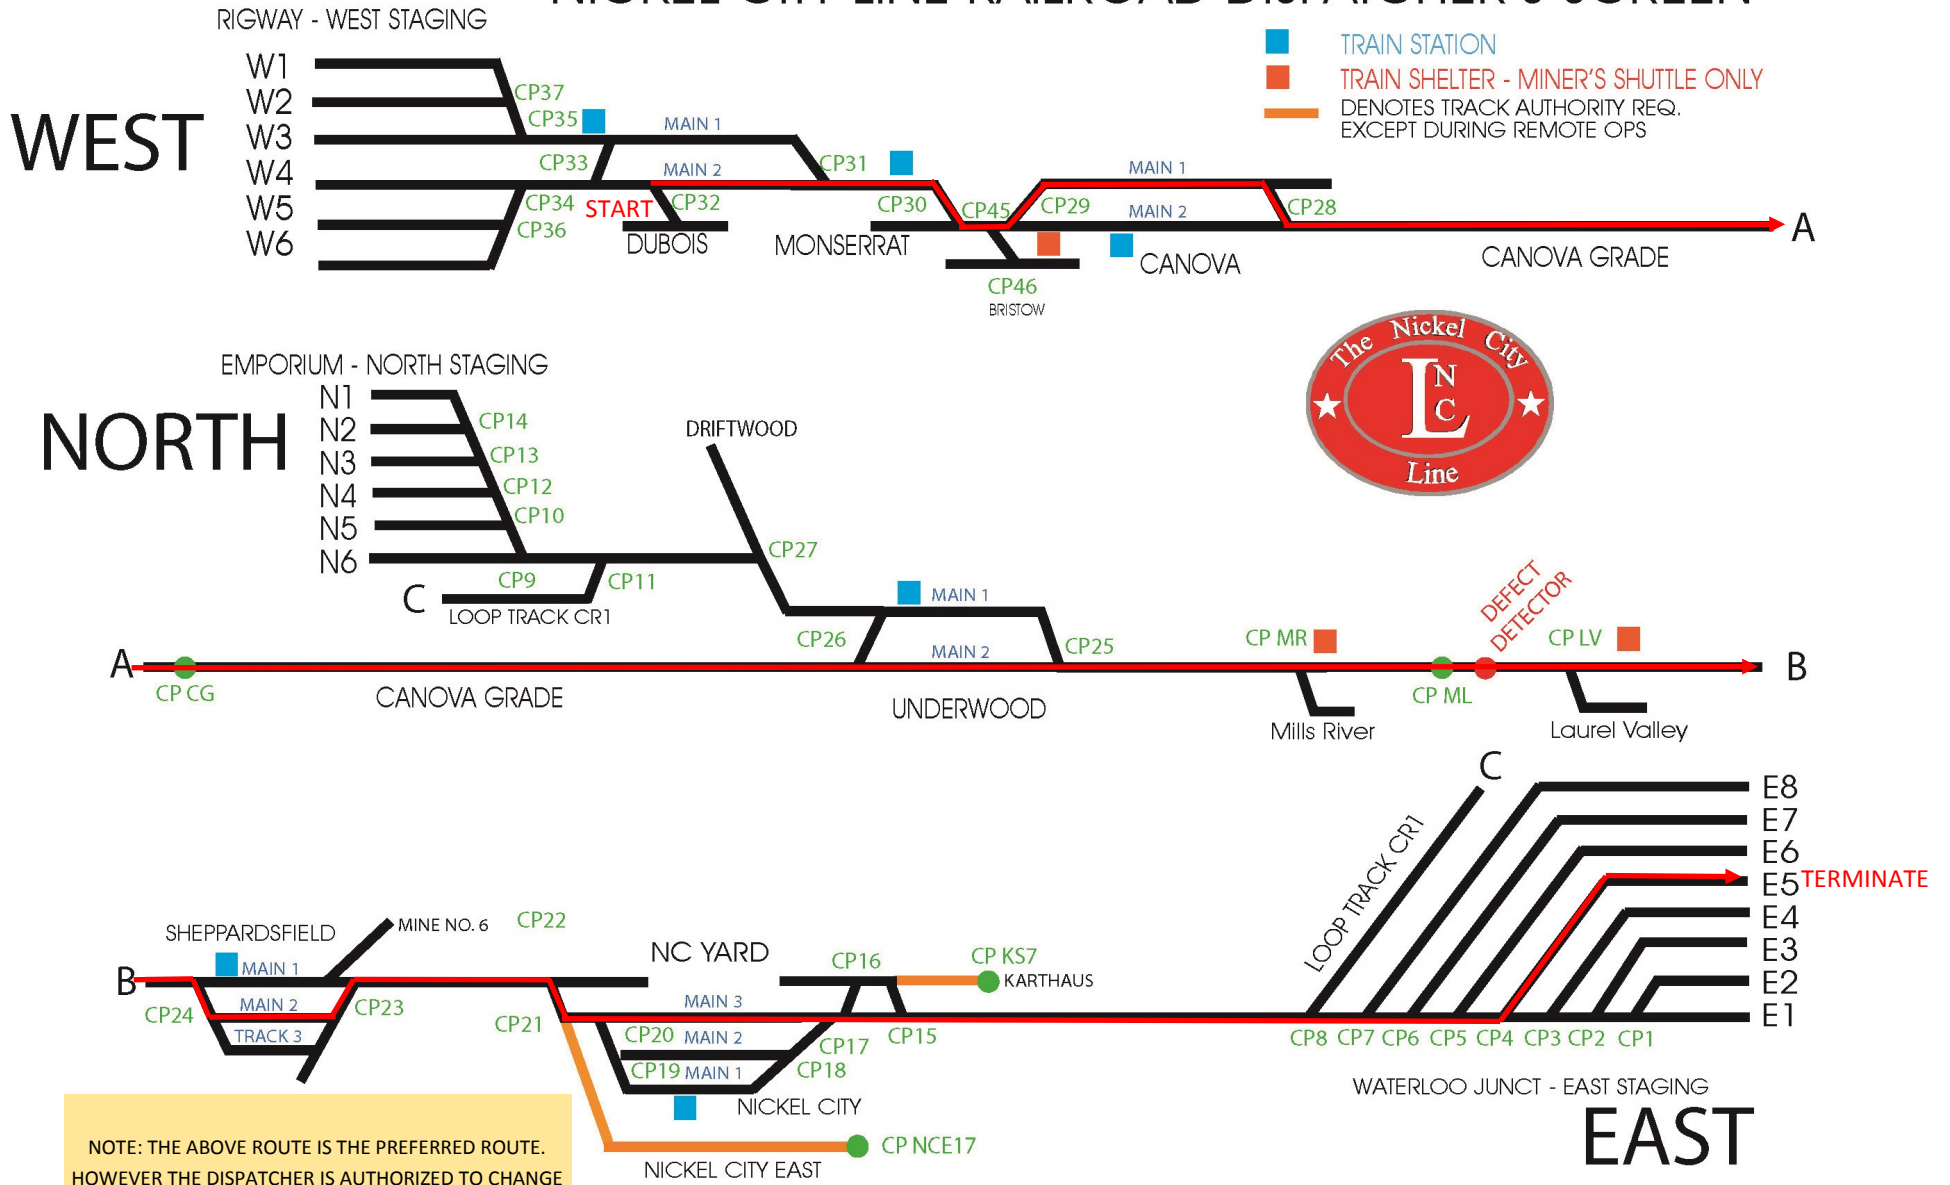

TRAIN ROUTE FOR TRAIN: X428 - HARRISBURG COAL EAST

NICKEL CITY LINE RAILROAD DISPATCHER'S SCREEN

■ TRAIN STATION
■ TRAIN SHELTER - MINER'S SHUTTLE ONLY
— DENOTES TRACK AUTHORITY REQ. EXCEPT DURING REMOTE OPS

NOTE: THE ABOVE ROUTE IS THE PREFERRED ROUTE. HOWEVER THE DISPATCHER IS AUTHORIZED TO CHANGE THE ROUTE IN ORDER TO FACILITATE IMPROVED TRAIN MOVEMENTS BASED ON EXISTING CONDITIONS.

X = CAR SETOUTS/PICKUPS S = STATION STOP