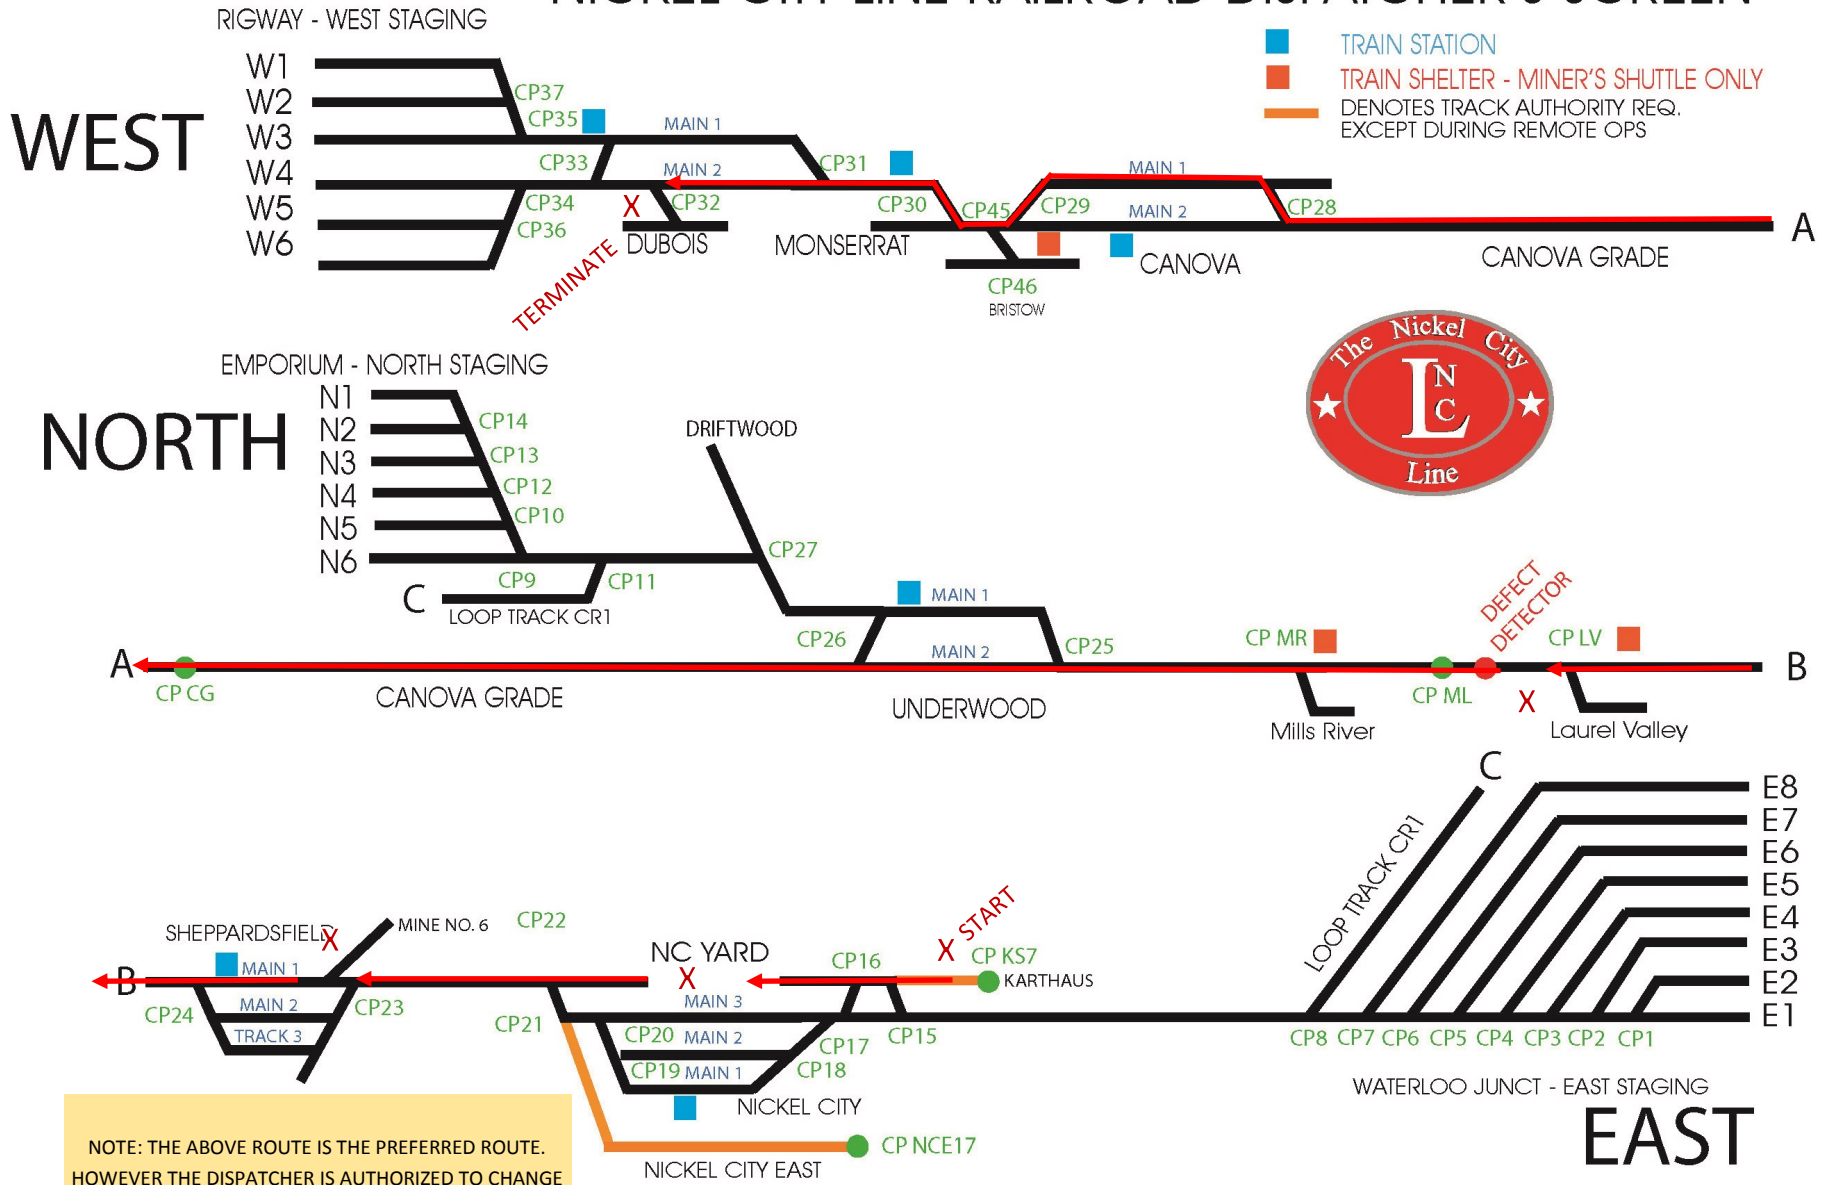

TRAIN ROUTE FOR TRAIN: X511 DUBOIS SUPPLY RUN

NICKEL CITY LINE RAILROAD DISPATCHER'S SCREEN

NOTE: THE ABOVE ROUTE IS THE PREFERRED ROUTE. HOWEVER THE DISPATCHER IS AUTHORIZED TO CHANGE THE ROUTE IN ORDER TO FACILITATE IMPROVED TRAIN MOVEMENTS BASED ON EXISTING CONDITIONS.

X = CAR SETOUTS/PICKUPS S = STATION STOP