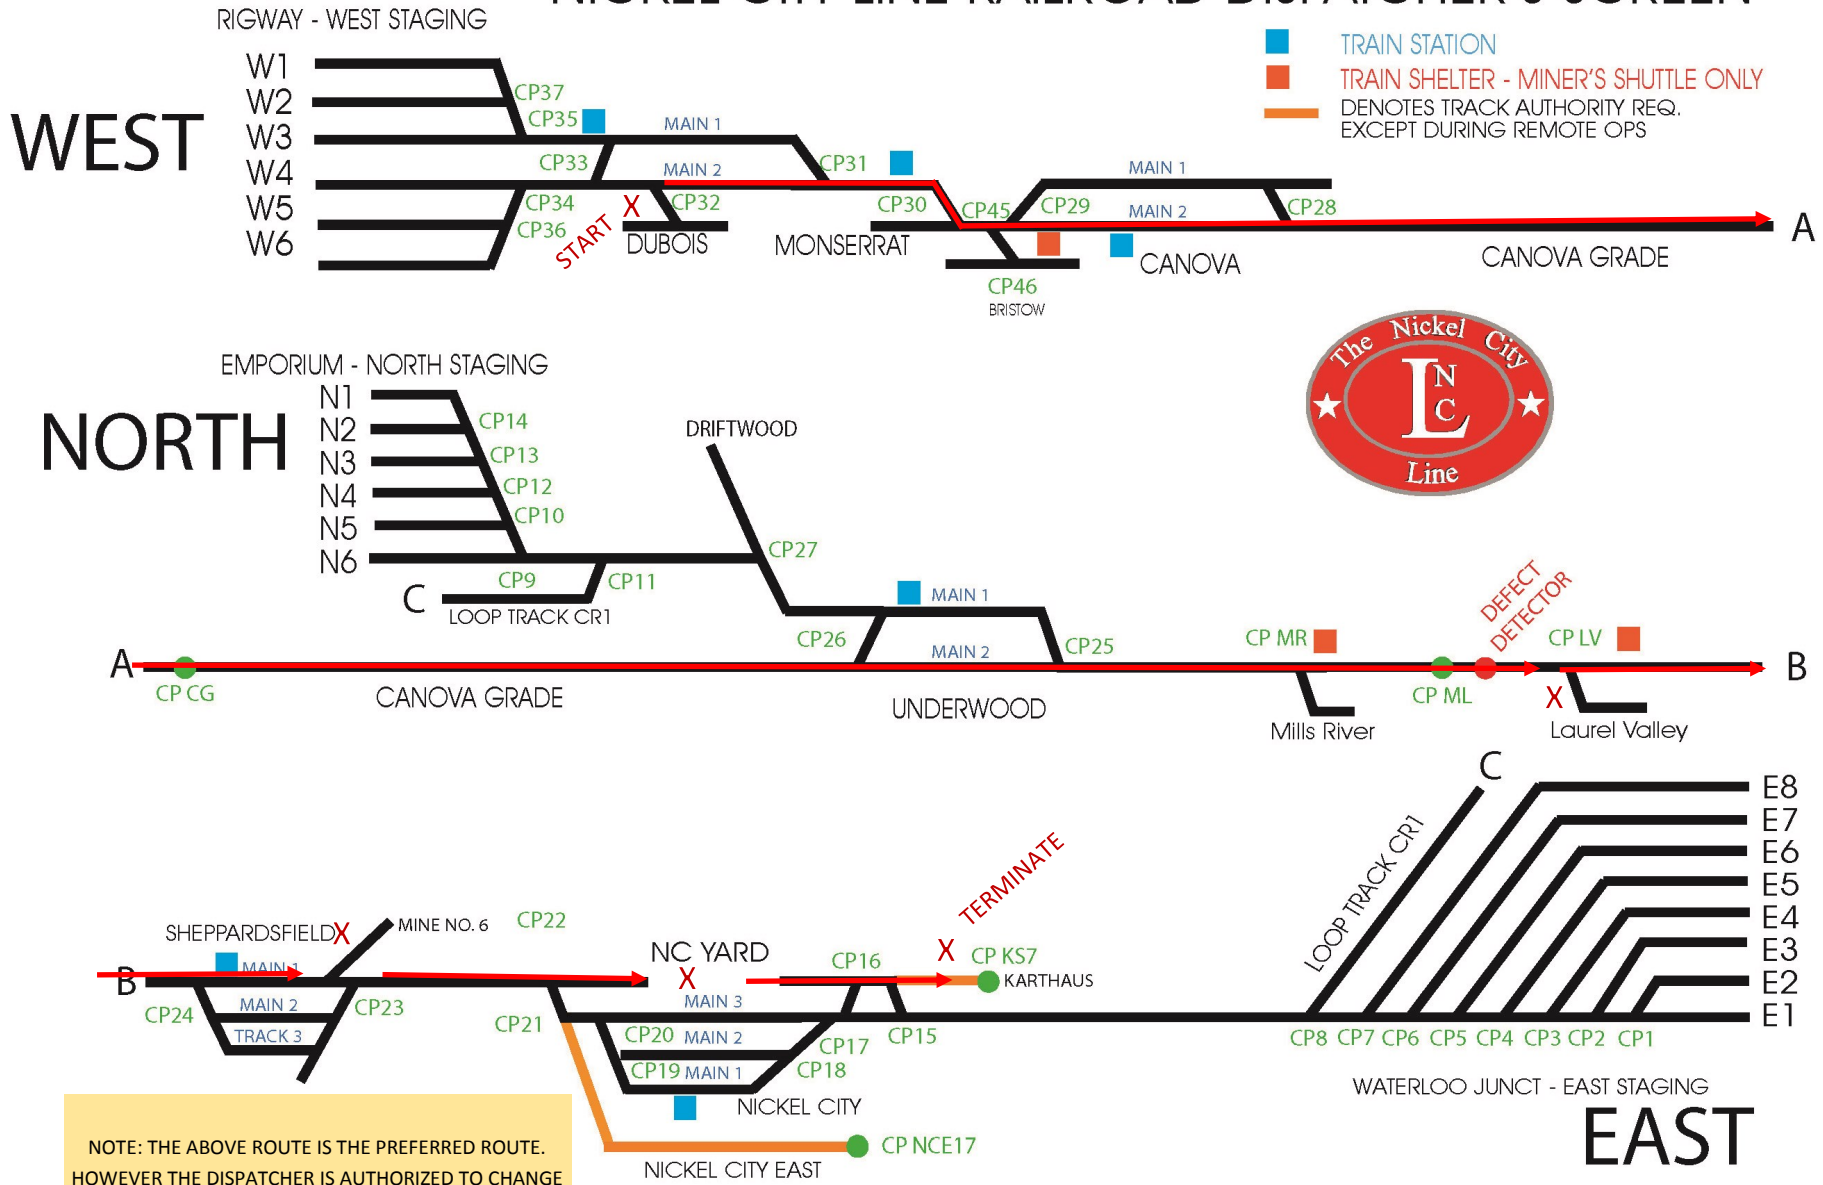

TRAIN ROUTE FOR TRAIN: X520 KARTHAUS EMPTY RUN

NICKEL CITY LINE RAILROAD DISPATCHER'S SCREEN

NOTE: THE ABOVE ROUTE IS THE PREFERRED ROUTE. HOWEVER THE DISPATCHER IS AUTHORIZED TO CHANGE THE ROUTE IN ORDER TO FACILITATE IMPROVED TRAIN MOVEMENTS BASED ON EXISTING CONDITIONS.

X = CAR SETOUTS/PICKUPS S = STATION STOP